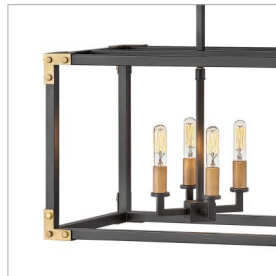

LOUIS

4298SK

EIGHT LIGHT LINEAR

Transport your decor to a stylish new dimension. Inspired by vintage trunks, cast campaign corners with oversized rivets are the hallmark of Louis. A Satin Black frame, accented at each corner with Heritage Brass coordinates with the candelabra within.

DETAILS	
FINISH:	Satin Black
MATERIAL:	Steel
DIMMABLE:	No

DIMENSIONS	
WIDTH:	34.5"
HEIGHT:	19"
DEPTH:	12.5
WEIGHT:	19lb

LIGHT SOURCE	
LIGHT SOURCE:	Socketed
WATTAGE:	8-5w Cand. LED, 60w Equiv. or 8-60w Cand.
VOLTAGE:	120v

MOUNTING	
CANOPY:	5"W X 15"L
LEAD WIRE:	1 X 120"
MAX HEIGHT:	51.5

SHIPPING	
CARTON LENGTH:	22.5
CARTON WIDTH:	16
CARTON HEIGHT:	37.5
CARTON WEIGHT:	25.5

PRODUCT DETAILS:

- This fixture includes multiple down stems in various lengths to customize the installation height, including two 6" stems and four 12" stems
- Suitable for use in dry (indoor) locations as defined by NEC and CEC. Meets United States UL Underwriters Laboratories & CSA Canadian Standards Association Product Safety Standards.
- Ideal for vintage filament bulbs (not included)
- Merging the best of traditional and modern elements with a sophisticated and streamlined look