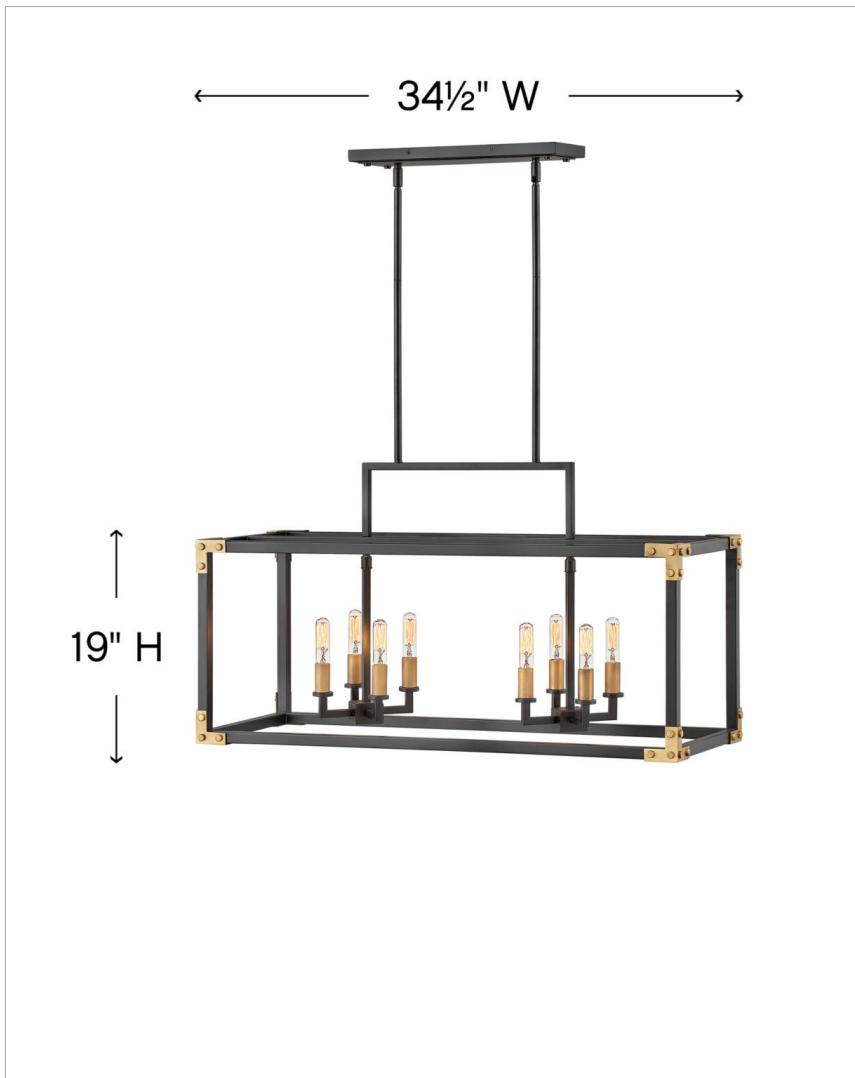

LOUIS

4298SK

EIGHT LIGHT LINEAR

Transport your decor to a stylish new dimension. Inspired by vintage trunks, cast campaign corners with oversized rivets are the hallmark of Louis. A Satin Black frame, accented at each corner with Heritage Brass coordinates with the candelabra within.

DETAILS	
FINISH:	Satin Black
MATERIAL:	Steel
DIMMABLE:	No

DIMENSIONS	
WIDTH:	34.5"
HEIGHT:	19"
DEPTH:	12.5
WEIGHT:	19lb

LIGHT SOURCE	
LIGHT SOURCE:	Socketed
WATTAGE:	8-5w Cand. LED, 60w Equiv. or 8-60w Cand.
VOLTAGE:	120v

MOUNTING	
CANOPY:	5"W X 15"L
LEAD WIRE:	1 X 120"
MAX HEIGHT:	51.5

SHIPPING	
CARTON LENGTH:	22.5
CARTON WIDTH:	16
CARTON HEIGHT:	37.5
CARTON WEIGHT:	25.5

PRODUCT DETAILS:

- This fixture includes multiple down stems in various lengths to customize the installation height, including two 6" stems and four 12" stems
- Suitable for use in dry (indoor) locations as defined by NEC and CEC. Meets United States UL Underwriters Laboratories & CSA Canadian Standards Association Product Safety Standards.
- Ideal for vintage filament bulbs (not included)
- Merging the best of traditional and modern elements with a sophisticated and streamlined look