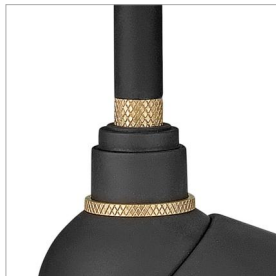

FOUNDRY SIGN LIGHT

10918TK

SMALL WALL MOUNT BARN LIGHT

Decidedly industrious, Foundry reinvents purposeful lighting. Focused and direct, the sturdy aluminum shade features knurled brass details to offset a variety of finish options while casting a uniform light. The simple, understated form plants a vintage aesthetic for both inside and outside spaces while offering mix and match options that customize the look.

DETAILS	
FINISH:	Textured Black
MATERIAL:	Aluminum
DIMMABLE:	YES - WITH DIMMABLE LAMP (NOT INCLUDED)

DIMENSIONS	
WIDTH:	9"
HEIGHT:	20.5"
WEIGHT:	5lb
BACK PLATE:	6" Dia.
EXTENSION:	20"
TOP TO OUTLET:	3"

LIGHT SOURCE	
LIGHT SOURCE:	Socketed
WATTAGE:	1-14w Med. LED, 100w Equiv.
VOLTAGE:	120v

SHIPPING	
CARTON LENGTH:	22
CARTON WIDTH:	22
CARTON HEIGHT:	11
CARTON WEIGHT:	8

PRODUCT DETAILS:

- Invisimount hardware is hidden on the backplate for a clean silhouette
- Wet Rated
- Outdoor finishes carry a 2-year warranty
- Classic lines and heritage details complement traditional architecture
- Aluminum material ensures this piece can withstand strenuous outdoor conditions
- Mounted at a point of entry, wall mount lights provide safety and security with a welcoming element