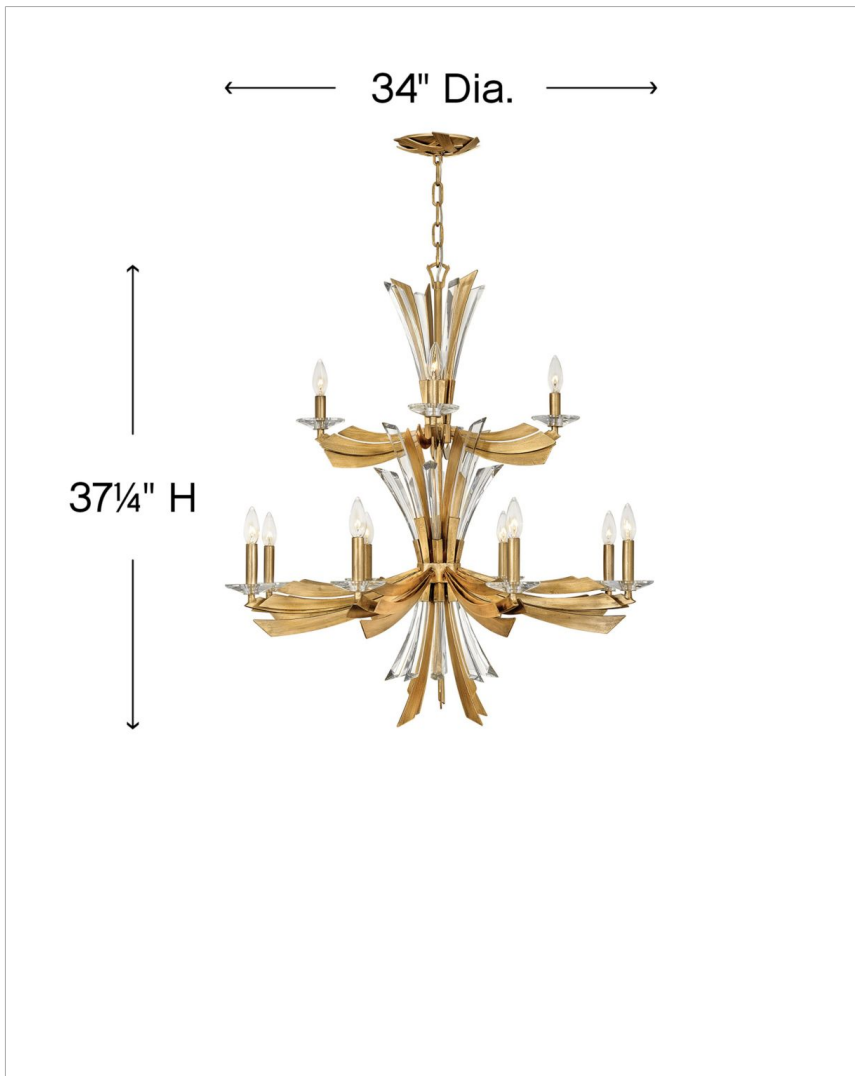

VIDA

FR40909BNG

MULTI TIER

Vida's modern design bursts with a flourishing style that is both highly dramatic and finely sculpted. A statement piece with crystal accents and unique canopy detailing, Vida injects a thrilling dash of contemporary inspiration to its surroundings.

DETAILS

FINISH:	Burnished Gold
MATERIAL:	Steel
SLOPE DEGREE:	90
DIMMABLE:	YES, WITH DIMMABLE LAMP (NOT INCLUDED)

DIMENSIONS

WIDTH:	34"
HEIGHT:	37.3"
WEIGHT:	52lb

LIGHT SOURCE

LIGHT SOURCE:	Socketed
WATTAGE:	12-5w Cand. LED, 60w Equiv.
VOLTAGE:	120v

MOUNTING

CANOPY:	6.5" Dia.
LEAD WIRE:	1 X 144"

SHIPPING

CARTON LENGTH:	43
CARTON WIDTH:	35.5
CARTON HEIGHT:	22
CARTON WEIGHT:	62

PRODUCT DETAILS:

- This item may be hung on a sloped ceiling
- Suitable for use in dry (indoor) locations as defined by NEC and CEC. Meets United States UL Underwriters Laboratories & CSA Canadian Standards Association Product Safety Standards.
- Merging the best of traditional and modern elements with a sophisticated and streamlined look
- Luxurious gold finish with opulent sheen

HINKLEY

HINKLEY
33000 Pin Oak Parkway
Avon Lake, OH 44012

PHONE: (440) 653-5500
Toll Free: 1 (800) 446-5539

hinkley.com