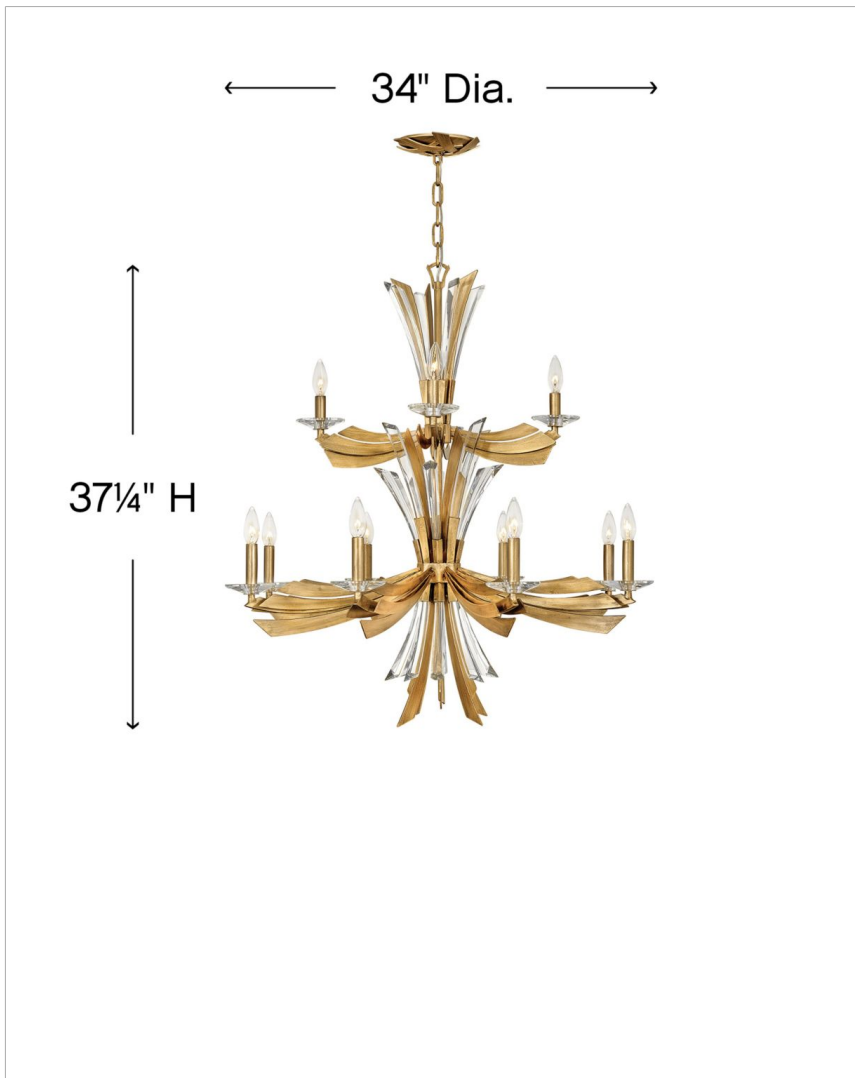

VIDA

FR40909BNG

MULTI TIER

Vida's modern design bursts with a flourishing style that is both highly dramatic and finely sculpted. A statement piece with crystal accents and unique canopy detailing, Vida injects a thrilling dash of contemporary inspiration to its surroundings.

DETAILS

FINISH:	Burnished Gold
MATERIAL:	Steel
SLOPE DEGREE:	90
DIMMABLE:	YES, WITH DIMMABLE LAMP (NOT INCLUDED)

DIMENSIONS

WIDTH:	34"
HEIGHT:	37.3"
WEIGHT:	52lb

LIGHT SOURCE

LIGHT SOURCE:	Socketed
WATTAGE:	12-5w Cand. LED, 60w Equiv.
VOLTAGE:	120v

MOUNTING

CANOPY:	6.5" Dia.
LEAD WIRE:	1 X 144"

SHIPPING

CARTON LENGTH:	43
CARTON WIDTH:	35.5
CARTON HEIGHT:	22
CARTON WEIGHT:	62

PRODUCT DETAILS:

- This item may be hung on a sloped ceiling
- Suitable for use in dry (indoor) locations as defined by NEC and CEC. Meets United States UL Underwriters Laboratories & CSA Canadian Standards Association Product Safety Standards.
- Merging the best of traditional and modern elements with a sophisticated and streamlined look
- Luxurious gold finish with opulent sheen