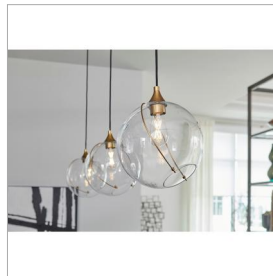

lisa mcdennon
COLLECTION

SKYE

30303HBR

SMALL PENDANT

Mesmerizingly asymmetrical with a bohemian, midcentury modern flair, Skye showcases a stunning globe of clear or cased opal glass with an off-center opening. A slender ring and delicate details in a Heritage Brass or Black finish pull the look together, while an adjustable wire allows you to create the perfect look for your space.

DETAILS	
FINISH:	Heritage Brass
MATERIAL:	Steel
GLASS:	Clear
SLOPE DEGREE:	90
DIMMABLE:	YES - WITH DIMMABLE LAMP (NOT INCLUDED)

DIMENSIONS	
WIDTH:	10.8"
HEIGHT:	12.8"
WEIGHT:	4.5lb

LIGHT SOURCE	
LIGHT SOURCE:	Socketed
WATTAGE:	1-10w Med. LED, 100w Equiv.
VOLTAGE:	120v

MOUNTING	
CANOPY:	6.25" Dia.
LEAD WIRE:	1 X 120"

SHIPPING	
CARTON LENGTH:	13.5
CARTON WIDTH:	13.5
CARTON HEIGHT:	16
CARTON WEIGHT:	6.5

PRODUCT DETAILS:

- Can be hung on a sloped ceiling
- Dry Rated
- Part of the Lisa McDennon Collection of eclectic lighting designs, blending traditional and modern West Coast styles with striking natural elements, sculptural silhouettes, and layered textiles
- Eclectic style that mixes unconventional elements; Unique and sophisticated designs that feel modern and vintage at the same time