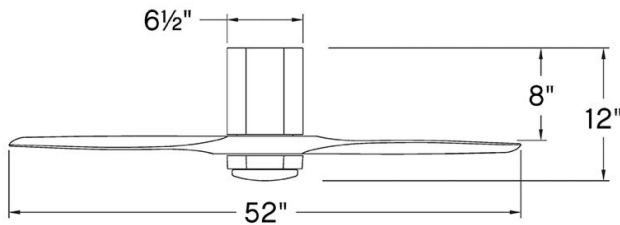

FACET

905852FWW-LDD

FACET 52" LED SMART FAN

DETAILS	
FAN FINISH:	Matte White
GLASS:	Etched Opal
BLADE COUNT:	3
SLOPE DEGREE:	20

DIMENSIONS	
WIDTH:	52"
HEIGHT:	12"

LIGHT SOURCE	
LED NAME:	EL16W2835
VOLTAGE:	120v
LUMENS:	1267
CRI:	90

MOUNTING	
LEAD WIRE:	1 X 56"

SHIPPING	
CARTON LENGTH:	31
CARTON WIDTH:	15.6
CARTON HEIGHT:	9

For a profile that is unpretentious yet unforgettable, view all sides of Facet. Featuring substantial elements and designer finishes, this family of ceiling fans adds a touch of glam along with breezy comfort. Facet is equipped with a 6-speed DC motor that is WiFi enabled and ready to connect right out of the box. Operated by the HIRO control or WiFi compatible with the Hinkley app. Damp rated and ready for any indoor or outdoor application. For taller ceilings, a downrod kit is an accessory option for easy customization.