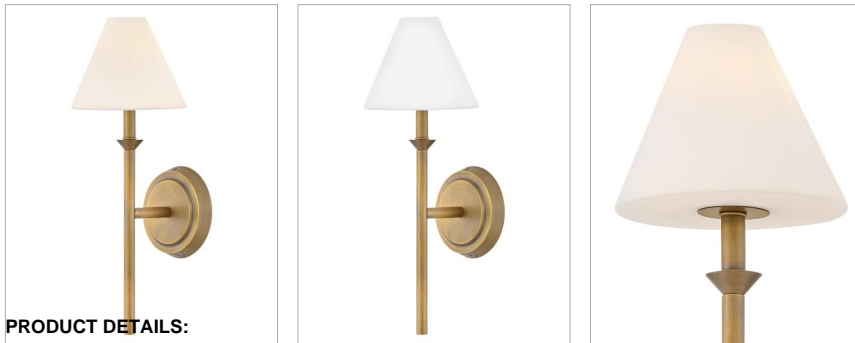

GRETA

52490HB-OP

MEDIUM SCONCE

Inspired by traditional lighting styles, Greta complements its slim, contemporary silhouette with timeless details and classic finishes. A tapered, etched opal glass shade softly diffuses light, filling your space with a warm ambiance.

DETAILS	
FINISH:	Heritage Brass
MATERIAL:	Steel
GLASS:	Etched Opal
DIMMABLE:	YES - WITH DIMMABLE LAMP (NOT INCLUDED)

DIMENSIONS	
WIDTH:	6.3"
HEIGHT:	17.5"
WEIGHT:	2.5lb
BACK PLATE:	5.25" Dia.
EXTENSION:	7"
TOP TO OUTLET:	11"

LIGHT SOURCE	
LIGHT SOURCE:	Socketed
WATTAGE:	1-5w Cand. LED, 60w Equiv.
VOLTAGE:	120v

SHIPPING	
CARTON LENGTH:	19.3
CARTON WIDTH:	8.8
CARTON HEIGHT:	9.5
CARTON WEIGHT:	3.5

PRODUCT DETAILS:

- Classic, elegant lines and timeless details enhance a traditional space
- Suitable for use in damp locations as defined by NEC and CEC. Meets United States UL Underwriters Laboratories & CSA Canadian Standards Association Product Safety Standards.
- Mounting hardware is hidden on the back plate to ensure a clean silhouette