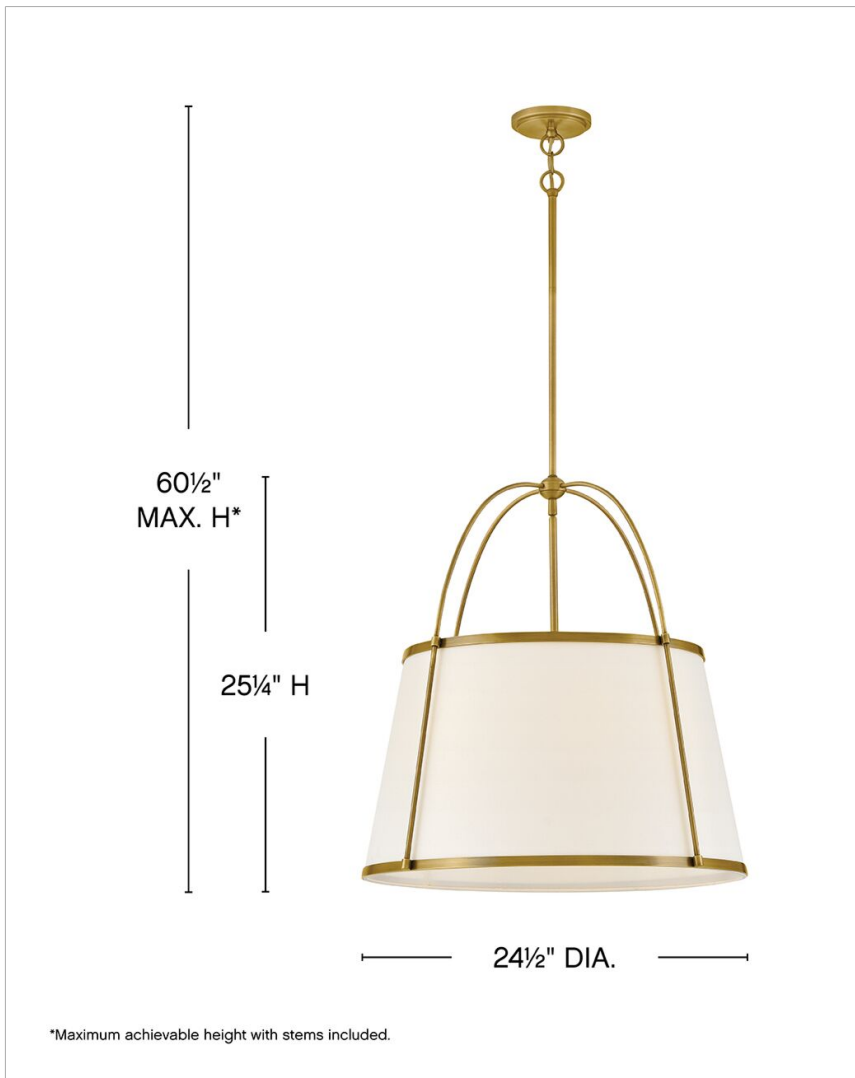

CLARKE

4895LDB-OW

MEDIUM DRUM CHANDELIER

An effortless blend of classic style elements, Clarke's transitional design is fresh and elegant. Its captivating metal or linen shade and contrasting frame lend architectural beauty to any space with a selection of sophisticated finishes to complement any décor aesthetic.

DETAILS	
FINISH:	Lacquered Dark Brass
MATERIAL:	Steel
SHADE:	Off-White Linen
SLOPE DEGREE:	90
DIMMABLE:	YES - WITH DIMMABLE LAMP (NOT INCLUDED)

DIMENSIONS	
WIDTH:	24.5"
HEIGHT:	25.3"
WEIGHT:	24lb

LIGHT SOURCE	
LIGHT SOURCE:	Socketed
WATTAGE:	4-5w Cand. LED, 60w Equiv.
VOLTAGE:	120v

MOUNTING	
CANOPY:	5.25" Dia.
LEAD WIRE:	1 X 144"
MAX HEIGHT:	60.5

SHIPPING	
CARTON LENGTH:	27
CARTON WIDTH:	27
CARTON HEIGHT:	28.5
CARTON WEIGHT:	34

*Maximum achievable height with stems included.

PRODUCT DETAILS:

- Suitable for use in dry (indoor) locations as defined by NEC and CEC. Meets United States UL Underwriters Laboratories & CSA Canadian Standards Association Product Safety Standards.
- This fixture includes multiple down stems in various lengths to customize the installation height of the fixture, including one 6" stem and two 12" stems
- Classic, elegant lines and timeless details enhance a traditional space
- This item may be hung on a sloped ceiling