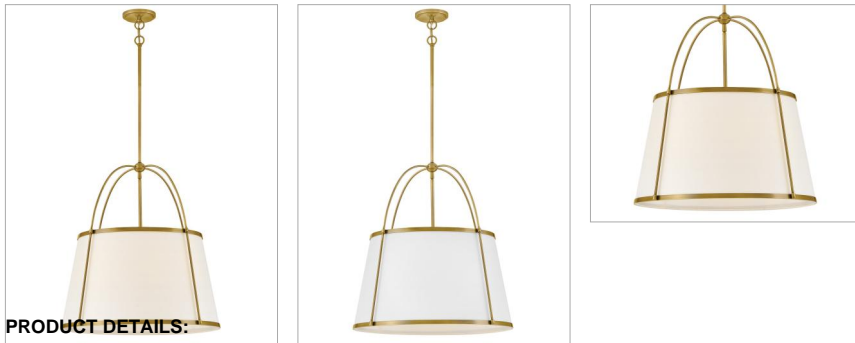

CLARKE

4895LDB-OW

MEDIUM DRUM CHANDELIER

An effortless blend of classic style elements, Clarke's transitional design is fresh and elegant. Its captivating metal or linen shade and contrasting frame lend architectural beauty to any space with a selection of sophisticated finishes to complement any décor aesthetic.

DETAILS	
FINISH:	Lacquered Dark Brass
MATERIAL:	Steel
SHADE:	Off-White Linen
SLOPE DEGREE:	90
DIMMABLE:	YES - WITH DIMMABLE LAMP (NOT INCLUDED)

DIMENSIONS	
WIDTH:	24.5"
HEIGHT:	25.3"
WEIGHT:	24lb

LIGHT SOURCE	
LIGHT SOURCE:	Socketed
WATTAGE:	4-5w Cand. LED, 60w Equiv.
VOLTAGE:	120v

MOUNTING	
CANOPY:	5.25" Dia.
LEAD WIRE:	1 X 144"
MAX HEIGHT:	60.5

SHIPPING	
CARTON LENGTH:	27
CARTON WIDTH:	27
CARTON HEIGHT:	28.5
CARTON WEIGHT:	34

*Maximum achievable height with stems included.

PRODUCT DETAILS:

- Suitable for use in dry (indoor) locations as defined by NEC and CEC. Meets United States UL Underwriters Laboratories & CSA Canadian Standards Association Product Safety Standards.
- This fixture includes multiple down stems in various lengths to customize the installation height of the fixture, including one 6" stem and two 12" stems
- Classic, elegant lines and timeless details enhance a traditional space
- This item may be hung on a sloped ceiling