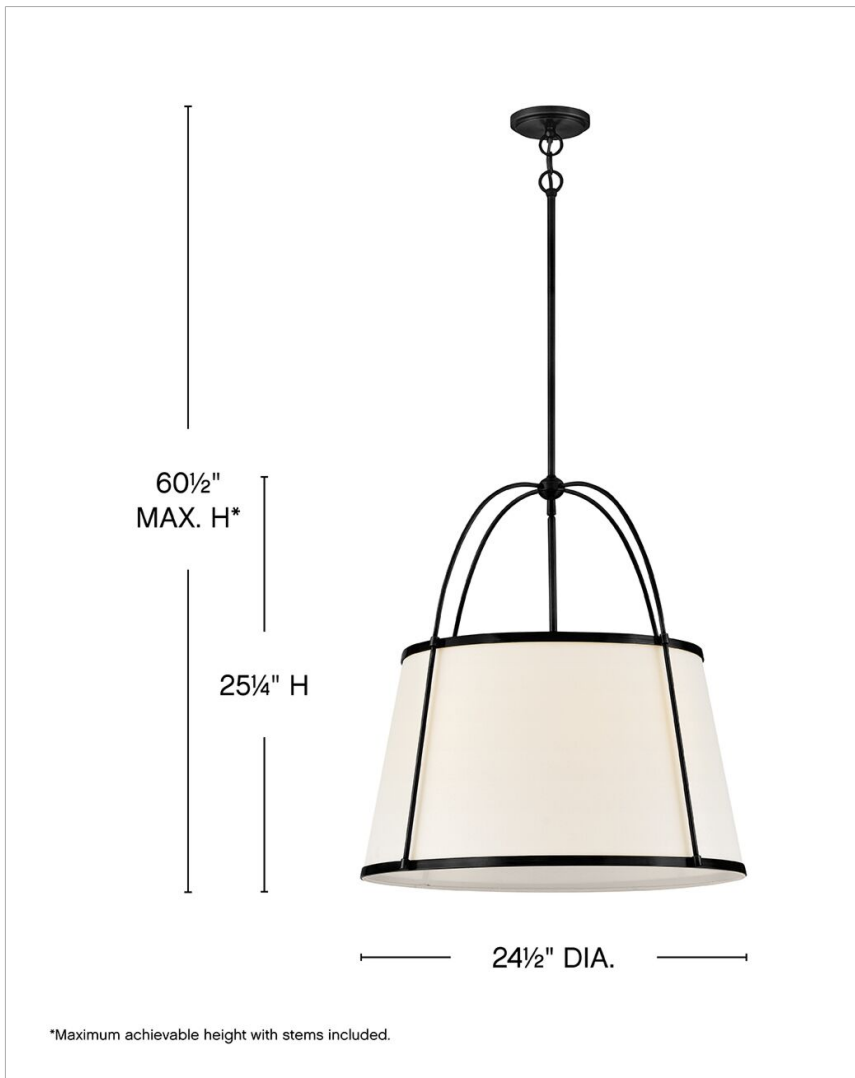

### MEDIUM DRUM CHANDELIER

An effortless blend of classic style elements, Clarke's transitional design is fresh and elegant. Its captivating metal or linen shade and contrasting frame lend architectural beauty to any space with a selection of sophisticated finishes to complement any décor aesthetic.

DETAILS	
FINISH:	Black
MATERIAL:	Steel
SHADE:	Off-White Linen
SLOPE DEGREE:	90
DIMMABLE:	YES - WITH DIMMABLE LAMP (NOT INCLUDED)

DIMENSIONS	
WIDTH:	24.5"
HEIGHT:	25.3"
WEIGHT:	24lb

LIGHT SOURCE	
LIGHT SOURCE:	Socketed
WATTAGE:	4-5w Cand. LED, 60w Equiv.
VOLTAGE:	120v

MOUNTING	
CANOPY:	5.25" Dia.
LEAD WIRE:	1 X 144"
MAX HEIGHT:	60.5

SHIPPING	
CARTON LENGTH:	27
CARTON WIDTH:	27
CARTON HEIGHT:	28.5
CARTON WEIGHT:	34

- Suitable for use in dry (indoor) locations as defined by NEC and CEC. Meets United States UL Underwriters Laboratories & CSA Canadian Standards Association Product Safety Standards.
- This fixture includes multiple down stems in various lengths to customize the installation height of the fixture, including one 6" stem and two 12" stems
- Classic, elegant lines and timeless details enhance a traditional space
- This item may be hung on a sloped ceiling