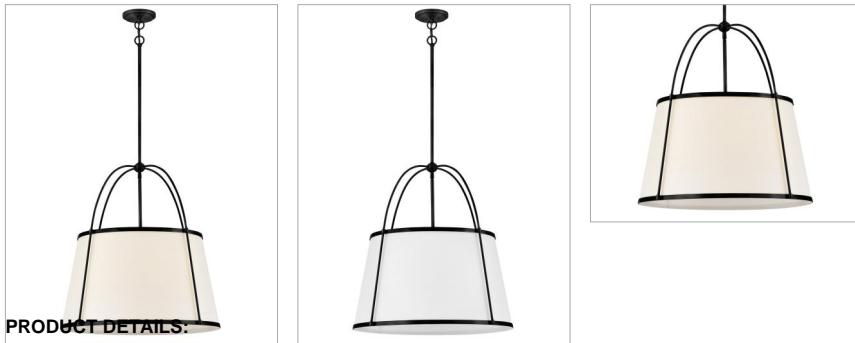

### MEDIUM DRUM CHANDELIER

An effortless blend of classic style elements, Clarke's transitional design is fresh and elegant. Its captivating metal or linen shade and contrasting frame lend architectural beauty to any space with a selection of sophisticated finishes to complement any décor aesthetic.

DETAILS	
FINISH:	Black
MATERIAL:	Steel
SHADE:	Off-White Linen
SLOPE DEGREE:	90
DIMMABLE:	YES - WITH DIMMABLE LAMP (NOT INCLUDED)

DIMENSIONS	
WIDTH:	24.5"
HEIGHT:	25.3"
WEIGHT:	24lb

LIGHT SOURCE	
LIGHT SOURCE:	Socketed
WATTAGE:	4-5w Cand. LED, 60w Equiv.
VOLTAGE:	120v

MOUNTING	
CANOPY:	5.25" Dia.
LEAD WIRE:	1 X 144"
MAX HEIGHT:	60.5

SHIPPING	
CARTON LENGTH:	27
CARTON WIDTH:	27
CARTON HEIGHT:	28.5
CARTON WEIGHT:	34

- Suitable for use in dry (indoor) locations as defined by NEC and CEC. Meets United States UL Underwriters Laboratories & CSA Canadian Standards Association Product Safety Standards.
- This fixture includes multiple down stems in various lengths to customize the installation height of the fixture, including one 6" stem and two 12" stems
- Classic, elegant lines and timeless details enhance a traditional space
- This item may be hung on a sloped ceiling