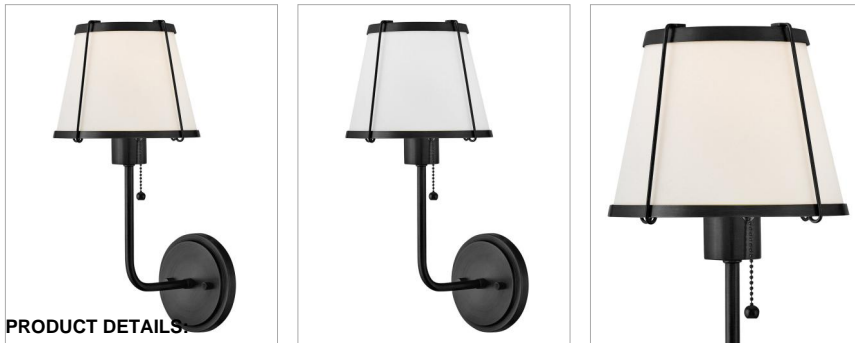

CLARKE

4890BK

MEDIUM SINGLE LIGHT SCONCE

An effortless blend of classic style elements, Clarke's transitional design is fresh and elegant. Its captivating metal or linen shade and contrasting frame lend architectural beauty to any space with a selection of sophisticated finishes to complement any décor aesthetic.

DETAILS	
FINISH:	Black
MATERIAL:	Steel
SHADE:	Off-White Linen
DIMMABLE:	YES - WITH DIMMABLE LAMP (NOT INCLUDED)

DIMENSIONS	
WIDTH:	7.3"
HEIGHT:	15.8"
WEIGHT:	2.4lb
BACK PLATE:	5.25" Dia.
EXTENSION:	8.8"
TOP TO OUTLET:	13.25"

LIGHT SOURCE	
LIGHT SOURCE:	Socketed
WATTAGE:	1-14w Med. LED, 60w Equiv.
VOLTAGE:	120v

SHIPPING	
CARTON LENGTH:	14.3
CARTON WIDTH:	10.9
CARTON HEIGHT:	9.6
CARTON WEIGHT:	4.4

- Suitable for use in dry (indoor) locations as defined by NEC and CEC. Meets United States UL Underwriters Laboratories & CSA Canadian Standards Association Product Safety Standards.
- Classic, elegant lines and timeless details enhance a traditional space
- Features On/Off switch
- Features an on/off pull chain