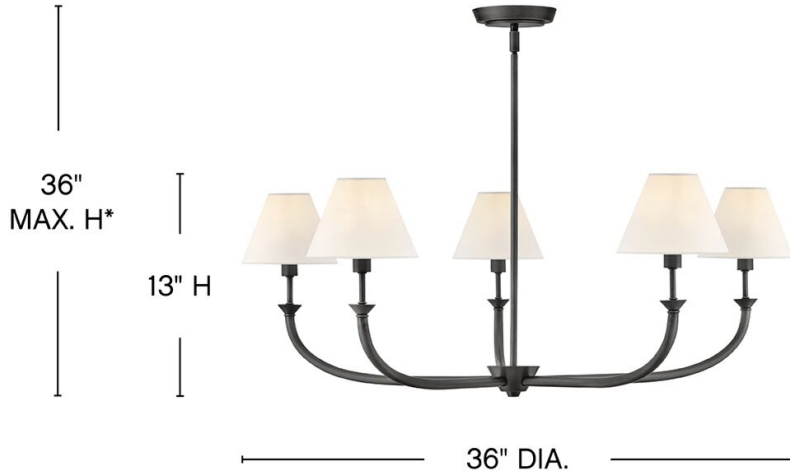

GRETA

45165BLB

LARGE FORMAL CHANDELIER

Inspired by traditional lighting styles, Greta complements its slim, contemporary silhouette with timeless details and classic finishes. Tapered, off-white linen shades softly diffuse light, filling your space with a warm ambiance.

DETAILS	
FINISH:	Blackened Brass
MATERIAL:	Steel
SHADE:	Off-White Linen
SLOPE DEGREE:	90
DIMMABLE:	YES - WITH DIMMABLE LAMP (NOT INCLUDED)

DIMENSIONS	
WIDTH:	36"
HEIGHT:	13"
WEIGHT:	6.5lb

LIGHT SOURCE	
LIGHT SOURCE:	Socketed
WATTAGE:	5-5w Cand. LED, 60w Equiv.
VOLTAGE:	120v

MOUNTING	
CANOPY:	5.25" Dia.
LEAD WIRE:	1 X 120"
MAX HEIGHT:	36

SHIPPING	
CARTON LENGTH:	32.3
CARTON WIDTH:	31.5
CARTON HEIGHT:	12.5
CARTON WEIGHT:	14.5

*Maximum achievable height with stems included.

PRODUCT DETAILS:

- Suitable for use in dry (indoor) locations as defined by NEC and CEC. Meets United States UL Underwriters Laboratories & CSA Canadian Standards Association Product Safety Standards.
- Classic, elegant lines and timeless details enhance a traditional space
- This item may be hung on a sloped ceiling