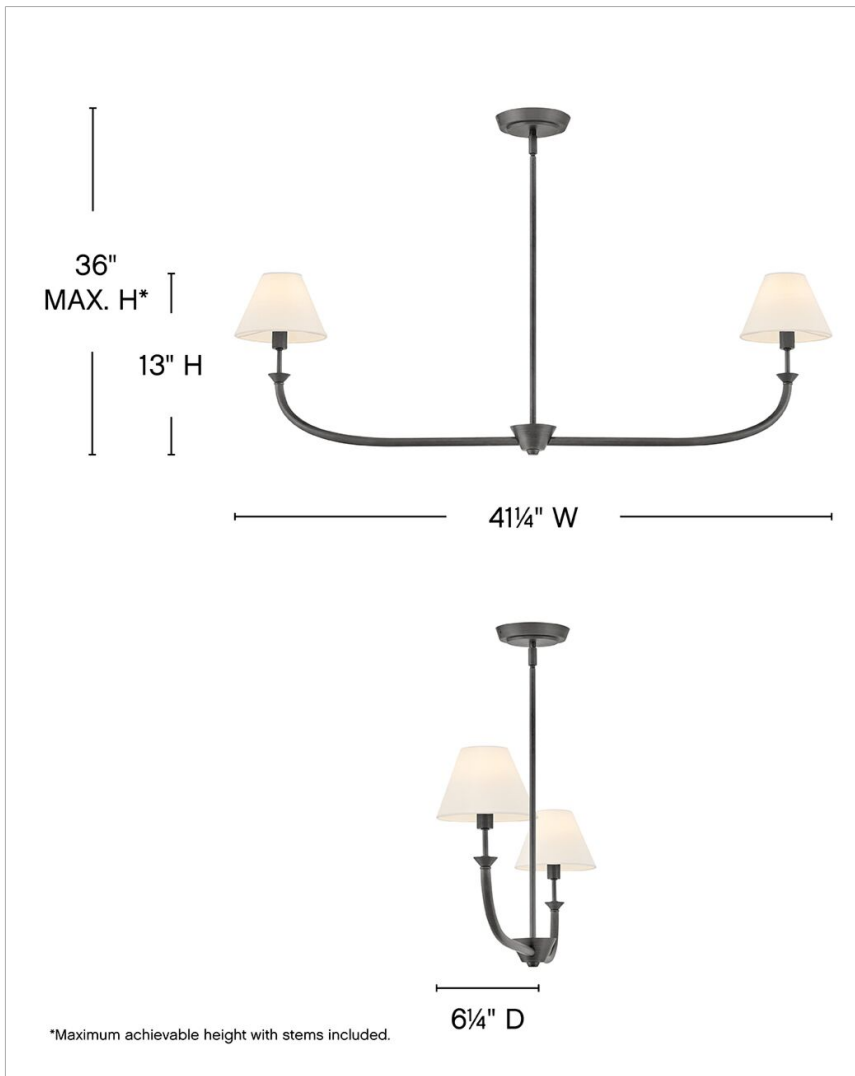

GRETA

45164BLB

MEDIUM TWO LIGHT LINEAR

Inspired by traditional lighting styles, Greta complements its slim, contemporary silhouette with timeless details and classic finishes. Tapered, off-white linen shades softly diffuse light, filling your space with a warm ambiance.

DETAILS	
FINISH:	Blackened Brass
MATERIAL:	Steel
SHADE:	Off-White Linen
SLOPE DEGREE:	90
DIMMABLE:	YES - WITH DIMMABLE LAMP (NOT INCLUDED)

DIMENSIONS	
WIDTH:	41.3"
HEIGHT:	13"
DEPTH:	6.3
WEIGHT:	4lb

LIGHT SOURCE	
LIGHT SOURCE:	Socketed
WATTAGE:	2-5w Cand. LED, 60w Equiv.
VOLTAGE:	120v

MOUNTING	
CANOPY:	5.25" Dia.
LEAD WIRE:	1 X 120"
MAX HEIGHT:	36

SHIPPING	
CARTON LENGTH:	39
CARTON WIDTH:	12.3
CARTON HEIGHT:	12.5
CARTON WEIGHT:	7.5

PRODUCT DETAILS:

- Suitable for use in dry (indoor) locations as defined by NEC and CEC. Meets United States UL Underwriters Laboratories & CSA Canadian Standards Association Product Safety Standards.
- Classic, elegant lines and timeless details enhance a traditional space
- This item may be hung on a sloped ceiling