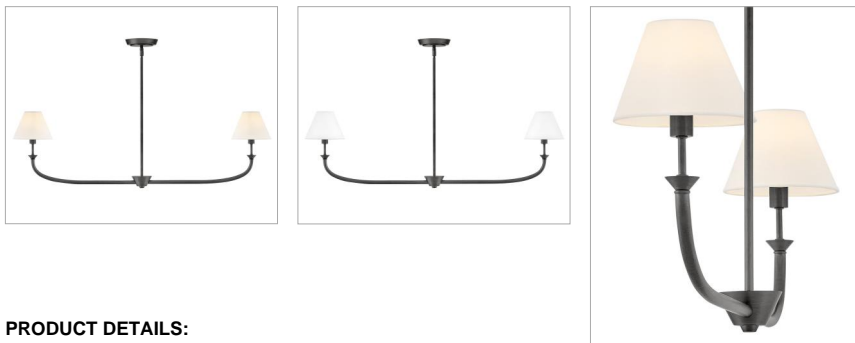

GRETA

45164BLB

MEDIUM TWO LIGHT LINEAR

Inspired by traditional lighting styles, Greta complements its slim, contemporary silhouette with timeless details and classic finishes. Tapered, off-white linen shades softly diffuse light, filling your space with a warm ambiance.

DETAILS	
FINISH:	Blackened Brass
MATERIAL:	Steel
SHADE:	Off-White Linen
SLOPE DEGREE:	90
DIMMABLE:	YES - WITH DIMMABLE LAMP (NOT INCLUDED)

DIMENSIONS	
WIDTH:	41.3"
HEIGHT:	13"
DEPTH:	6.3
WEIGHT:	4lb

LIGHT SOURCE	
LIGHT SOURCE:	Socketed
WATTAGE:	2-5w Cand. LED, 60w Equiv.
VOLTAGE:	120v

MOUNTING	
CANOPY:	5.25" Dia.
LEAD WIRE:	1 X 120"
MAX HEIGHT:	36

SHIPPING	
CARTON LENGTH:	39
CARTON WIDTH:	12.3
CARTON HEIGHT:	12.5
CARTON WEIGHT:	7.5

PRODUCT DETAILS:

- Suitable for use in dry (indoor) locations as defined by NEC and CEC. Meets United States UL Underwriters Laboratories & CSA Canadian Standards Association Product Safety Standards.
- Classic, elegant lines and timeless details enhance a traditional space
- This item may be hung on a sloped ceiling