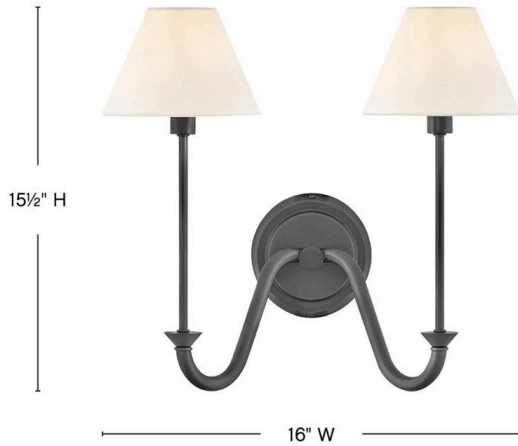

## 45162BLB

### MEDIUM TWO LIGHT SCONCE

Inspired by traditional lighting styles, Greta complements its slim, contemporary silhouette with timeless details and classic finishes. Tapered, off-white linen shades softly diffuse light, filling your space with a warm ambiance.

DETAILS	
FINISH:	Blackened Brass
MATERIAL:	Steel
SHADE:	Off-White Linen
DIMMABLE:	YES - WITH DIMMABLE LAMP (NOT INCLUDED)

DIMENSIONS	
WIDTH:	16"
HEIGHT:	15.5"
WEIGHT:	2.5lb
BACK PLATE:	5.25" Dia.
EXTENSION:	9.5"
TOP TO OUTLET:	10.25"

#### PRODUCT DETAILS:

- Invisimount hardware is hidden on the backplate for a clean silhouette
- Dry Rated
- Classic, elegant lines and timeless details enhance a traditional space