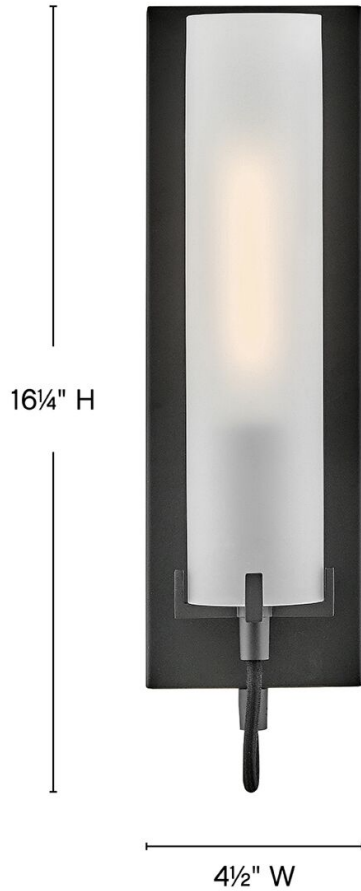

## 37850BK-WH

### MEDIUM SINGLE LIGHT SCONCE

A versatile stunner, Ryden's chic, modern-industrial silhouette is practical yet stylish, featuring elongated glass shades held by heavy cast prongs. Classic finishes are complemented by black, fabric-wrapped cord and subtle detailing.

DETAILS	
FINISH:	Black
MATERIAL:	Steel
GLASS:	Etched
DIMMABLE:	YES - WITH DIMMABLE LAMP (NOT INCLUDED)

DIMENSIONS	
WIDTH:	4.5"
HEIGHT:	16.3"
WEIGHT:	2.9lb
BACK PLATE:	4.5"W X 14"H
EXTENSION:	4.8"
TOP TO OUTLET:	7.25"

LIGHT SOURCE	
LIGHT SOURCE:	Socketed
WATTAGE:	1-12w Med. LED *Included, 60w Equiv.
VOLTAGE:	120v

SHIPPING	
CARTON LENGTH:	7
CARTON WIDTH:	7
CARTON HEIGHT:	22
CARTON WEIGHT:	3.6

- Suitable for use in dry (indoor) locations as defined by NEC and CEC. Meets United States UL Underwriters Laboratories & CSA Canadian Standards Association Product Safety Standards.
- Shown with T-style bulbs (not included)
- Merging the best of traditional and modern elements with a sophisticated and streamlined look
- Mounting hardware is hidden on the back plate to ensure a clean silhouette