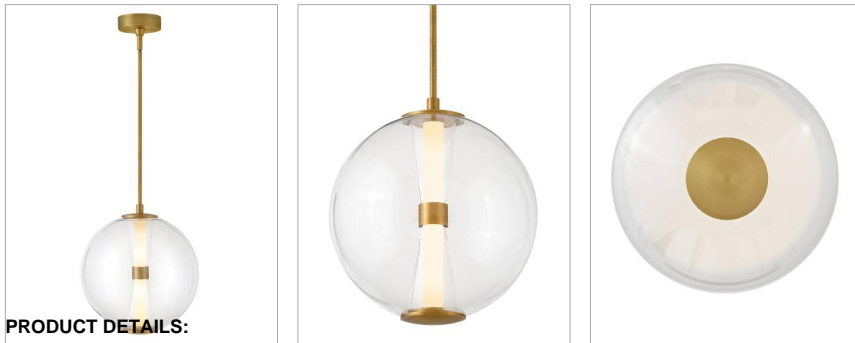

ELIN

33107LCB

MEDIUM GLOBE PENDANT

The centerpiece of Elin's bold and contemporary design is its sculpted clear glass that highlights an integrated LED inner light source. Featuring both conventional and striking elements, Elin is ideal for modern and transitional interiors and available in Black or Lacquered Brass finish options.

DETAILS	
FINISH:	Lacquered Brass
MATERIAL:	Steel
GLASS:	Clear
SLOPE DEGREE:	90
DIMMABLE:	YES - CL TYPE DIMMER (SSL7A)

DIMENSIONS	
WIDTH:	14"
HEIGHT:	15.5"
WEIGHT:	8.5lb

LIGHT SOURCE	
LIGHT SOURCE:	Integrated LED
LED NAME:	EB230K90130961
WATTAGE:	14w LED *Included
VOLTAGE:	120v
COLOR TEMP:	3000
LUMENS:	750
CRI:	90
INCANDESCENT EQUIVALENCY:	1 x 75w
DIMMABLE:	YES - CL TYPE DIMMER (SSL7A)

MOUNTING	
CANOPY:	5" Dia.
LEAD WIRE:	1 X 120"
MAX HEIGHT:	49.5

SHIPPING	
CARTON LENGTH:	24.5
CARTON WIDTH:	18
CARTON HEIGHT:	18
CARTON WEIGHT:	12.5

- Suitable for use in dry (indoor) locations as defined by NEC and CEC. Meets United States UL Underwriters Laboratories & CSA Canadian Standards Association Product Safety Standards.
- Classic, elegant lines and timeless details enhance a traditional space
- This item may be hung on a sloped ceiling
- LED components carry a 5-year limited warranty