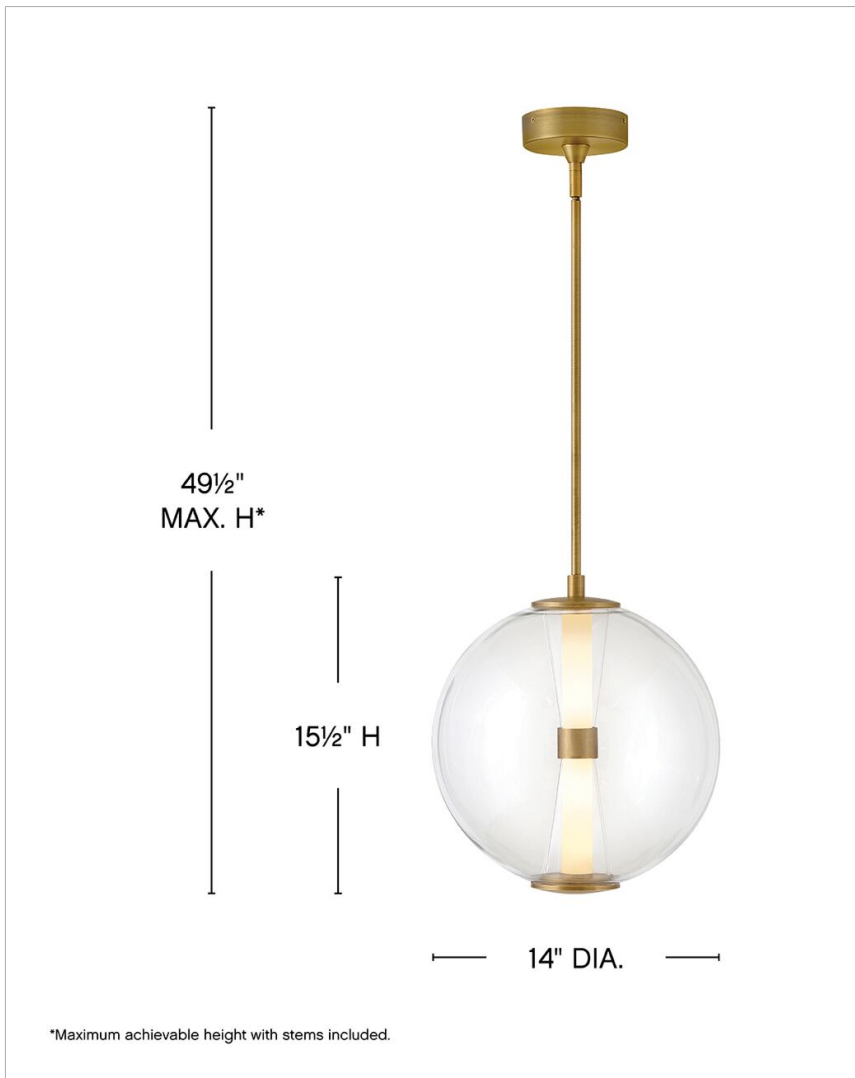

ELIN

33107LCB

MEDIUM GLOBE PENDANT

The centerpiece of Elin's bold and contemporary design is its sculpted clear glass that highlights an integrated LED inner light source. Featuring both conventional and striking elements, Elin is ideal for modern and transitional interiors and available in Black or Lacquered Brass finish options.

DETAILS	
FINISH:	Lacquered Brass
MATERIAL:	Steel
GLASS:	Clear
SLOPE DEGREE:	90
DIMMABLE:	YES - CL TYPE DIMMER (SSL7A)

DIMENSIONS	
WIDTH:	14"
HEIGHT:	15.5"
WEIGHT:	8.5lb

LIGHT SOURCE	
LIGHT SOURCE:	Integrated LED
LED NAME:	EB230K90130961
WATTAGE:	14w LED *Included
VOLTAGE:	120v
COLOR TEMP:	3000
LUMENS:	750
CRI:	90
INCANDESCENT EQUIVALENCY:	1 x 75w
DIMMABLE:	YES - CL TYPE DIMMER (SSL7A)

MOUNTING	
CANOPY:	5" Dia.
LEAD WIRE:	1 X 120"
MAX HEIGHT:	49.5

SHIPPING	
CARTON LENGTH:	24.5
CARTON WIDTH:	18
CARTON HEIGHT:	18
CARTON WEIGHT:	12.5

- Suitable for use in dry (indoor) locations as defined by NEC and CEC. Meets United States UL Underwriters Laboratories & CSA Canadian Standards Association Product Safety Standards.
- Classic, elegant lines and timeless details enhance a traditional space
- This item may be hung on a sloped ceiling
- LED components carry a 5-year limited warranty