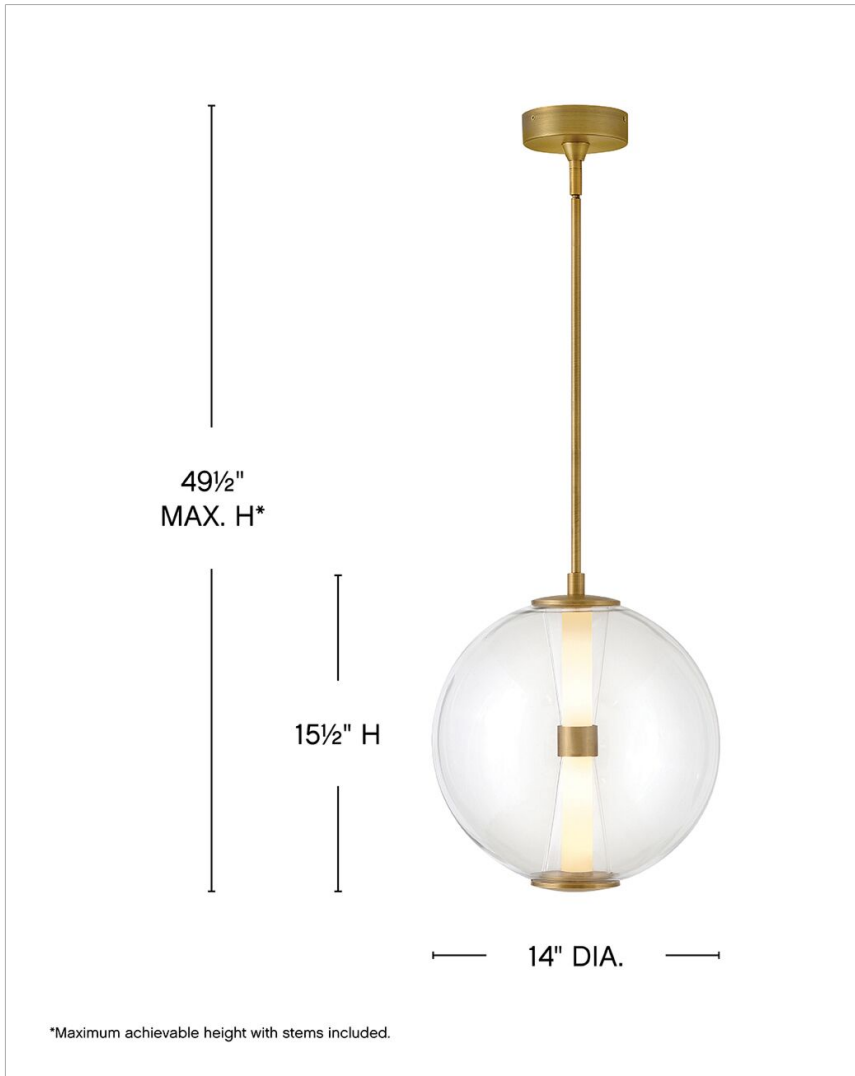

ELIN

33107LCB

MEDIUM GLOBE PENDANT

The centerpiece of Elin's bold and contemporary design is its sculpted clear glass that highlights an integrated LED inner light source. Featuring both conventional and striking elements, Elin is ideal for modern and transitional interiors and available in Black or Lacquered Brass finish options.

DETAILS	
FINISH:	Lacquered Brass
MATERIAL:	Steel
GLASS:	Clear
SLOPE DEGREE:	90
DIMMABLE:	YES - CL TYPE DIMMER (SSL7A)

DIMENSIONS	
WIDTH:	14"
HEIGHT:	15.5"
WEIGHT:	8.5lb

LIGHT SOURCE	
LIGHT SOURCE:	Integrated LED
LED NAME:	EB230K90130961
WATTAGE:	14w LED *Included
VOLTAGE:	120v
COLOR TEMP:	3000
LUMENS:	750
CRI:	90
INCANDESCENT EQUIVALENCY:	1 x 75w
DIMMABLE:	YES - CL TYPE DIMMER (SSL7A)

MOUNTING	
CANOPY:	5" Dia.
LEAD WIRE:	1 X 120"
MAX HEIGHT:	49.5

SHIPPING	
CARTON LENGTH:	24.5
CARTON WIDTH:	18
CARTON HEIGHT:	18
CARTON WEIGHT:	12.5

- Suitable for use in dry (indoor) locations as defined by NEC and CEC. Meets United States UL Underwriters Laboratories & CSA Canadian Standards Association Product Safety Standards.
- Classic, elegant lines and timeless details enhance a traditional space
- This item may be hung on a sloped ceiling
- LED components carry a 5-year limited warranty