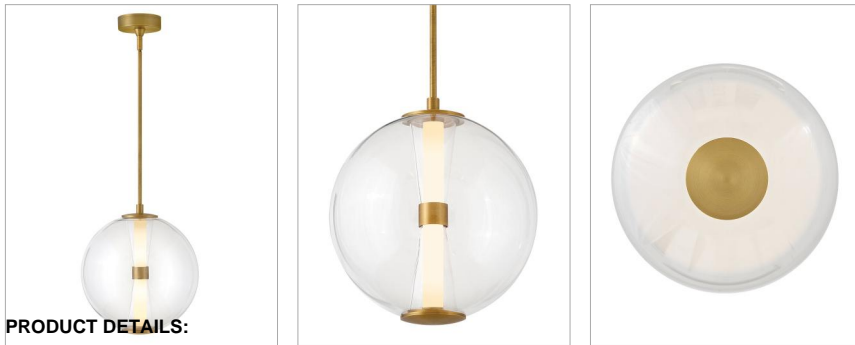

ELIN

33107LCB

MEDIUM GLOBE PENDANT

The centerpiece of Elin's bold and contemporary design is its sculpted clear glass that highlights an integrated LED inner light source. Featuring both conventional and striking elements, Elin is ideal for modern and transitional interiors and available in Black or Lacquered Brass finish options.

DETAILS	
FINISH:	Lacquered Brass
MATERIAL:	Steel
GLASS:	Clear
SLOPE DEGREE:	90
DIMMABLE:	YES - CL TYPE DIMMER (SSL7A)

DIMENSIONS	
WIDTH:	14"
HEIGHT:	15.5"
WEIGHT:	8.5lb

LIGHT SOURCE	
LIGHT SOURCE:	Integrated LED
LED NAME:	EB230K90130961
WATTAGE:	14w LED *Included
VOLTAGE:	120v
COLOR TEMP:	3000
LUMENS:	750
CRI:	90
INCANDESCENT EQUIVALENCY:	1 x 75w
DIMMABLE:	YES - CL TYPE DIMMER (SSL7A)

MOUNTING	
CANOPY:	5" Dia.
LEAD WIRE:	1 X 120"
MAX HEIGHT:	49.5

SHIPPING	
CARTON LENGTH:	24.5
CARTON WIDTH:	18
CARTON HEIGHT:	18
CARTON WEIGHT:	12.5

- Suitable for use in dry (indoor) locations as defined by NEC and CEC. Meets United States UL Underwriters Laboratories & CSA Canadian Standards Association Product Safety Standards.
- Classic, elegant lines and timeless details enhance a traditional space
- This item may be hung on a sloped ceiling
- LED components carry a 5-year limited warranty