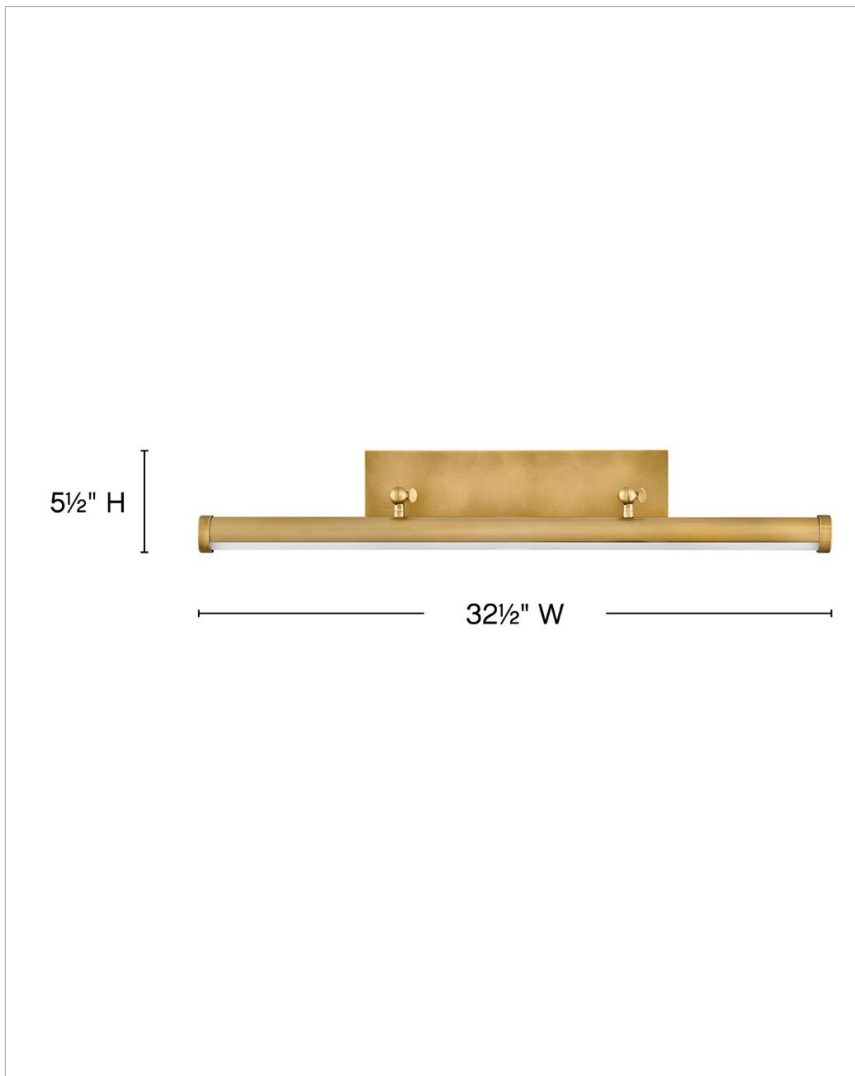

REGIS

31013HB-HB

LARGE ADJUSTABLE LED ACCENT LIGHT

A sophisticated statement to enhance featured décor, Regis accent lighting sets a stylish stage for your aesthetic. Dimmable integrated LEDs provide ideal illumination, complemented by classic finishes and modern, architectural details.

DETAILS	
FINISH:	Heritage Brass
MATERIAL:	Steel
GLASS:	Acrylic Lens
DIMMABLE:	YES - CL TYPE DIMMER (SSL7A)

DIMENSIONS	
WIDTH:	32.5"
HEIGHT:	5.5"
WEIGHT:	5.3lb
BACK PLATE:	16.5"W X 5"H
EXTENSION:	7.3"
TOP TO OUTLET:	2.5"

LIGHT SOURCE	
LIGHT SOURCE:	Integrated LED
LED NAME:	(1) EB16W30K922 & (1) EB24W30K922
WATTAGE:	40w LED *Included
VOLTAGE:	120v
LUMENS:	3700
CRI:	95
INCANDESCENT EQUIVALENCY:	3 x 75w
DIMMABLE:	YES - CL TYPE DIMMER (SSL7A)

SHIPPING	
CARTON LENGTH:	35.4
CARTON WIDTH:	10.2
CARTON HEIGHT:	8.8
CARTON WEIGHT:	7.1

PRODUCT DETAILS:

- Suitable for use in dry (indoor) locations as defined by NEC and CEC. Meets United States UL Underwriters Laboratories & CSA Canadian Standards Association Product Safety Standards.
- The linear head rotates 360 degrees for precise adjustments to achieve any lighting application
- Fixture can be mounted horizontally.
- Fixture can be mounted either up or down
- LED components carry a 5-year limited warranty
- All dimensions listed are as shown
- Fixture can be mounted vertically
- Merging the best of traditional and modern elements with a sophisticated and streamlined look

HINKLEY

HINKLEY
33000 Pin Oak Parkway
Avon Lake, OH 44012

PHONE: (440) 653-5500
Toll Free: 1 (800) 446-5539

hinkley.com