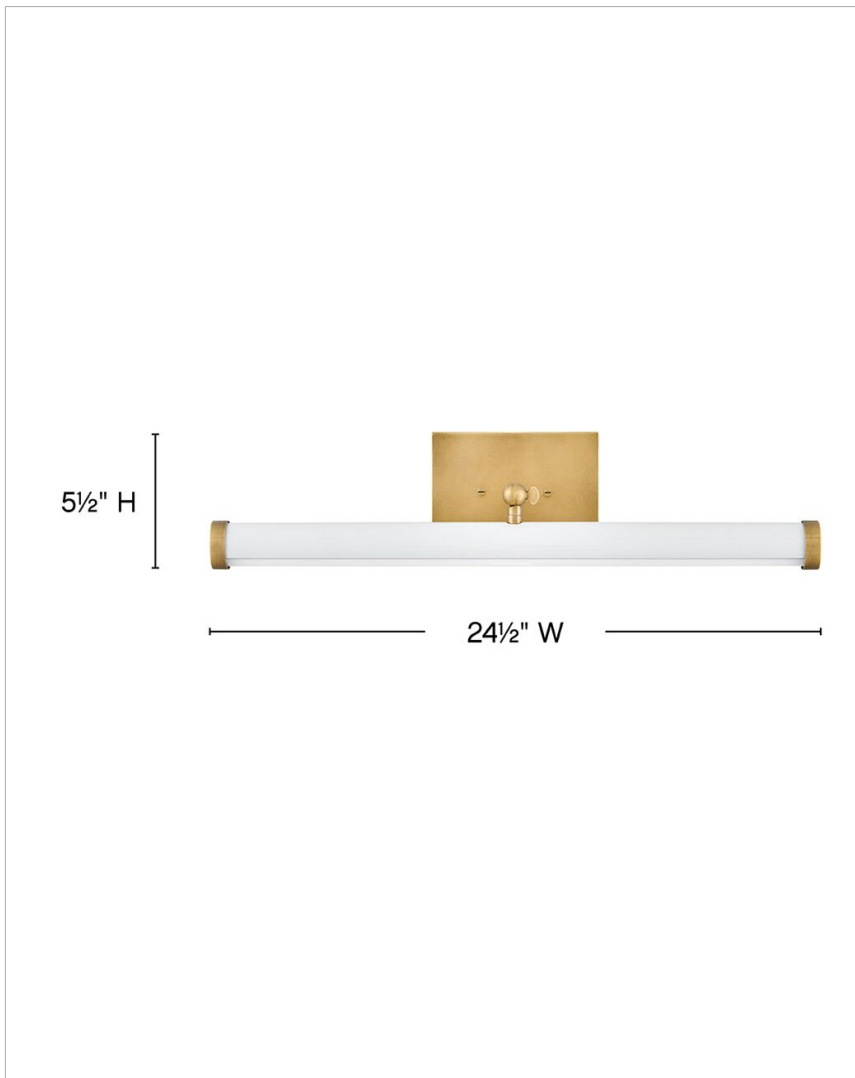

REGIS

31012HB-GW

MEDIUM ADJUSTABLE LED ACCENT LIGHT

A sophisticated statement to enhance featured décor, Regis accent lighting sets a stylish stage for your aesthetic. Dimmable integrated LEDs provide ideal illumination, complemented by classic finishes and modern, architectural details.

DETAILS	
FINISH:	Heritage Brass
MATERIAL:	Steel
GLASS:	Acrylic Lens
DIMMABLE:	YES - CL TYPE DIMMER (SSL7A)

DIMENSIONS	
WIDTH:	24.5"
HEIGHT:	5.5"
WEIGHT:	2.7lb
BACK PLATE:	7"W X 5"H
EXTENSION:	7"
TOP TO OUTLET:	2.5"

LIGHT SOURCE	
LIGHT SOURCE:	Integrated LED
LED NAME:	EL2G16W7WI
WATTAGE:	28w LED *Included
VOLTAGE:	120v
COLOR TEMP:	3000
LUMENS:	2300
CRI:	95
INCANDESCENT EQUIVALENCY:	2 x 75w
DIMMABLE:	YES - CL TYPE DIMMER (SSL7A)

SHIPPING	
CARTON LENGTH:	27.3
CARTON WIDTH:	10
CARTON HEIGHT:	8.8
CARTON WEIGHT:	4.3

PRODUCT DETAILS:

- Suitable for use in dry (indoor) locations as defined by NEC and CEC. Meets United States UL Underwriters Laboratories & CSA Canadian Standards Association Product Safety Standards.
- The linear head rotates 360 degrees for precise adjustments to achieve any lighting application
- Fixture can be mounted horizontally.
- Fixture can be mounted either up or down
- LED components carry a 5-year limited warranty
- All dimensions listed are as shown
- Fixture can be mounted vertically
- Merging the best of traditional and modern elements with a sophisticated and streamlined look