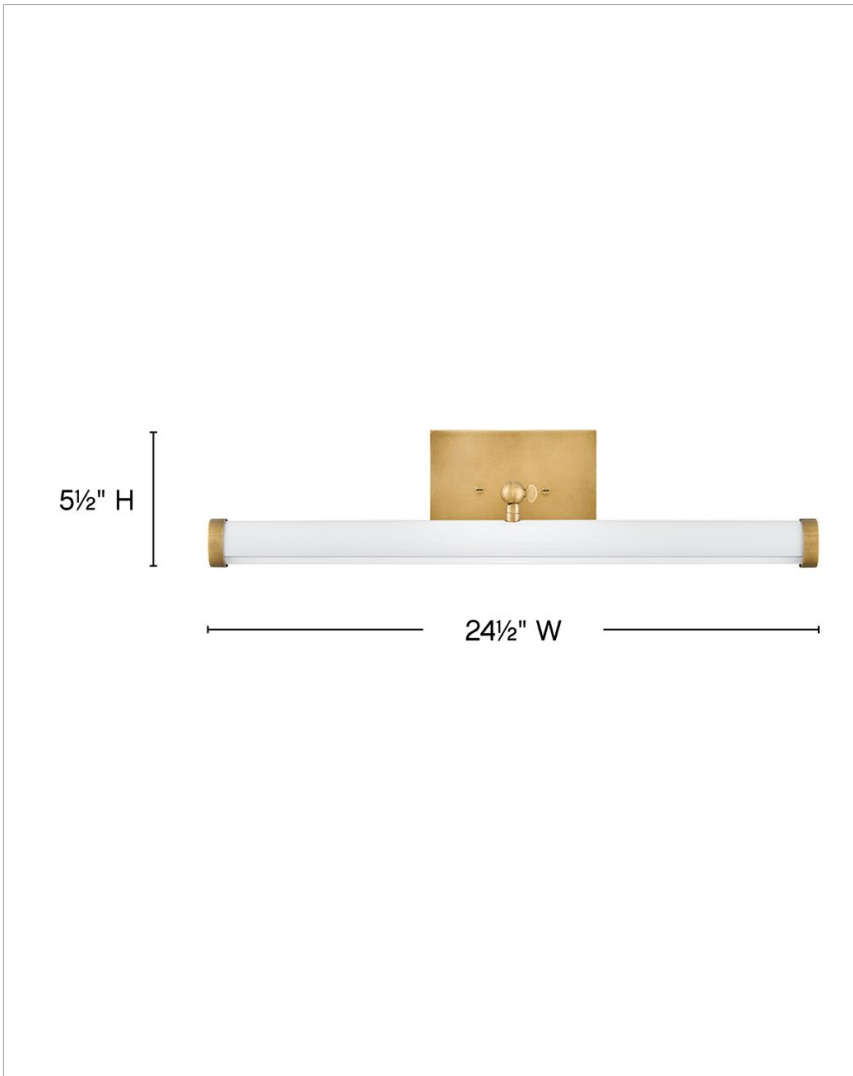

REGIS

31012HB-GW

MEDIUM ADJUSTABLE LED ACCENT LIGHT

A sophisticated statement to enhance featured décor, Regis accent lighting sets a stylish stage for your aesthetic. Dimmable integrated LEDs provide ideal illumination, complemented by classic finishes and modern, architectural details.

DETAILS	
FINISH:	Heritage Brass
MATERIAL:	Steel
GLASS:	Acrylic Lens
DIMMABLE:	YES - CL TYPE DIMMER (SSL7A)

DIMENSIONS	
WIDTH:	24.5"
HEIGHT:	5.5"
WEIGHT:	2.7lb
BACK PLATE:	7"W X 5"H
EXTENSION:	7"
TOP TO OUTLET:	2.5"

LIGHT SOURCE	
LIGHT SOURCE:	Integrated LED
LED NAME:	EL2G16W7WI
WATTAGE:	28w LED *Included
VOLTAGE:	120v
COLOR TEMP:	3000
LUMENS:	2300
CRI:	95
INCANDESCENT EQUIVALENCY:	2 x 75w
DIMMABLE:	YES - CL TYPE DIMMER (SSL7A)

SHIPPING	
CARTON LENGTH:	27.3
CARTON WIDTH:	10
CARTON HEIGHT:	8.8
CARTON WEIGHT:	4.3

PRODUCT DETAILS:

- Suitable for use in dry (indoor) locations as defined by NEC and CEC. Meets United States UL Underwriters Laboratories & CSA Canadian Standards Association Product Safety Standards.
- The linear head rotates 360 degrees for precise adjustments to achieve any lighting application
- Fixture can be mounted horizontally.
- Fixture can be mounted either up or down
- LED components carry a 5-year limited warranty
- All dimensions listed are as shown
- Fixture can be mounted vertically
- Merging the best of traditional and modern elements with a sophisticated and streamlined look

HINKLEY

HINKLEY
33000 Pin Oak Parkway
Avon Lake, OH 44012

PHONE: (440) 653-5500
Toll Free: 1 (800) 446-5539

hinkley.com