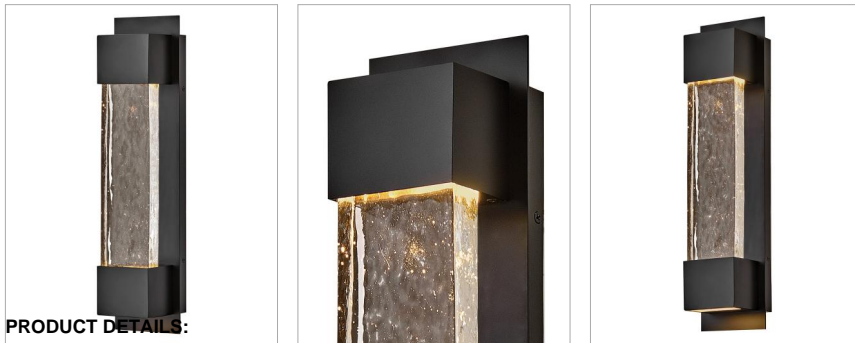

RUNE

10594BK

MEDIUM WALL MOUNT LANTERN

Chic and luxurious, Rune casts an ethereal glow through its robust textured glass. Subtle textural details within the glass create soft refractions and glamorous ambiance throughout the surrounding space.

DETAILS	
FINISH:	Black
MATERIAL:	Aluminum
GLASS:	Clear
DIMMABLE:	YES - CL TYPE DIMMER (SSL7A)

DIMENSIONS	
WIDTH:	5"
HEIGHT:	20"
WEIGHT:	10.1lb
BACK PLATE:	4.25"W X 17.75"H
EXTENSION:	4"
TOP TO OUTLET:	3.75-16.25"

LIGHT SOURCE	
LIGHT SOURCE:	Integrated LED
LED NAME:	EB230K9085101
WATTAGE:	18w LED *Included
VOLTAGE:	120v
COLOR TEMP:	3000
LUMENS:	1350
CRI:	90
INCANDESCENT EQUIVALENCY:	2 x 60w
DIMMABLE:	YES - CL TYPE DIMMER (SSL7A)

SHIPPING	
CARTON LENGTH:	23
CARTON WIDTH:	7
CARTON HEIGHT:	8.8
CARTON WEIGHT:	11.1

PRODUCT DETAILS:

- LED components carry a 5-year limited warranty
- Suitable for use in wet (outdoor direct rain) locations as defined by NEC and CEC. Meets United States UL Underwriters Laboratories & CSA Canadian Standards Association Product Safety Standards
- 2-year finish warranty
- ADA compliant
- Bold lines and a clean, minimalist style complement contemporary architecture
- Mounting hardware is hidden on the back plate to ensure a clean silhouette