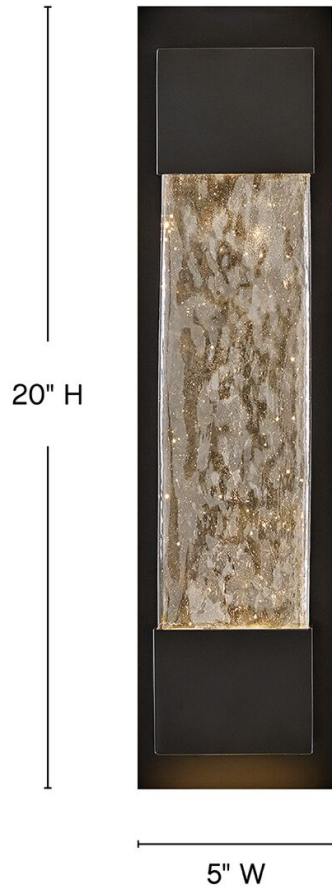

RUNE

10594BK

MEDIUM WALL MOUNT LANTERN

Chic and luxurious, Rune casts an ethereal glow through its robust textured glass. Subtle textural details within the glass create soft refractions and glamorous ambiance throughout the surrounding space.

DETAILS	
FINISH:	Black
MATERIAL:	Aluminum
GLASS:	Clear
DIMMABLE:	YES - CL TYPE DIMMER (SSL7A)

DIMENSIONS	
WIDTH:	5"
HEIGHT:	20"
WEIGHT:	10.1lb
BACK PLATE:	4.25"W X 17.75"H
EXTENSION:	4"
TOP TO OUTLET:	3.75-16.25"

LIGHT SOURCE	
LIGHT SOURCE:	Integrated LED
LED NAME:	EB230K9085101
WATTAGE:	18w LED *Included
VOLTAGE:	120v
COLOR TEMP:	3000
LUMENS:	1350
CRI:	90
INCANDESCENT EQUIVALENCY:	2 x 60w
DIMMABLE:	YES - CL TYPE DIMMER (SSL7A)

SHIPPING	
CARTON LENGTH:	23
CARTON WIDTH:	7
CARTON HEIGHT:	8.8
CARTON WEIGHT:	11.1

PRODUCT DETAILS:

- LED components carry a 5-year limited warranty
- Suitable for use in wet (outdoor direct rain) locations as defined by NEC and CEC. Meets United States UL Underwriters Laboratories & CSA Canadian Standards Association Product Safety Standards
- 2-year finish warranty
- ADA compliant
- Bold lines and a clean, minimalist style complement contemporary architecture
- Mounting hardware is hidden on the back plate to ensure a clean silhouette