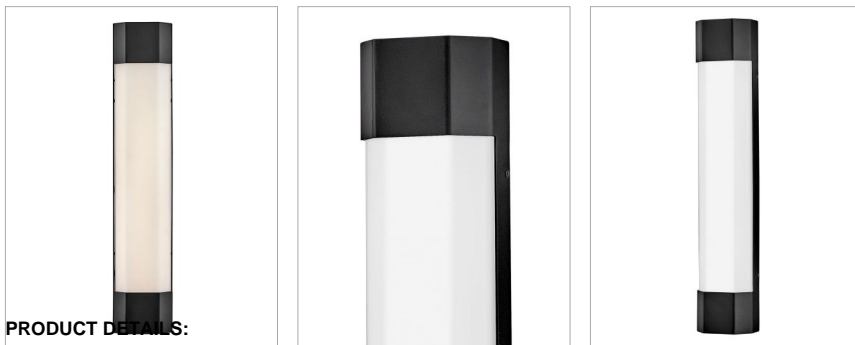

FACET

10504BK

LARGE WALL MOUNT LANTERN

View the many sides of Facet. Interesting angles combine with bold metal features to create an edgy and contemporary profile that is unpretentious yet unforgettable. Hexagonal etched white glass is showcased by a bold Black finish.

DETAILS	
FINISH:	Black
MATERIAL:	Aluminum
GLASS:	Etched White
DIMMABLE:	YES - CL TYPE DIMMER (SSL7A)

DIMENSIONS	
WIDTH:	4.5"
HEIGHT:	23.8"
WEIGHT:	4.6lb
BACK PLATE:	4.5"W X 23.75"H
EXTENSION:	2.8"
TOP TO OUTLET:	8.5-15"

LIGHT SOURCE	
LIGHT SOURCE:	Integrated LED
LED NAME:	EB24W30K922
WATTAGE:	24w LED *Included
VOLTAGE:	120v
COLOR TEMP:	3000
LUMENS:	1860
CRI:	90
INCANDESCENT EQUIVALENCY:	2 x 75w
DIMMABLE:	YES - CL TYPE DIMMER (SSL7A)

SHIPPING	
CARTON LENGTH:	26.5
CARTON WIDTH:	5.5
CARTON HEIGHT:	7
CARTON WEIGHT:	5.4

PRODUCT DETAILS:

- LED components carry a 5-year limited warranty
- Suitable for use in wet (outdoor direct rain) locations as defined by NEC and CEC. Meets United States UL Underwriters Laboratories & CSA Canadian Standards Association Product Safety Standards
- Fixture can be mounted vertically
- 2-year finish warranty
- ADA compliant
- Bold lines and a clean, minimalist style complement contemporary architecture
- Mounting hardware is hidden on the back plate to ensure a clean silhouette