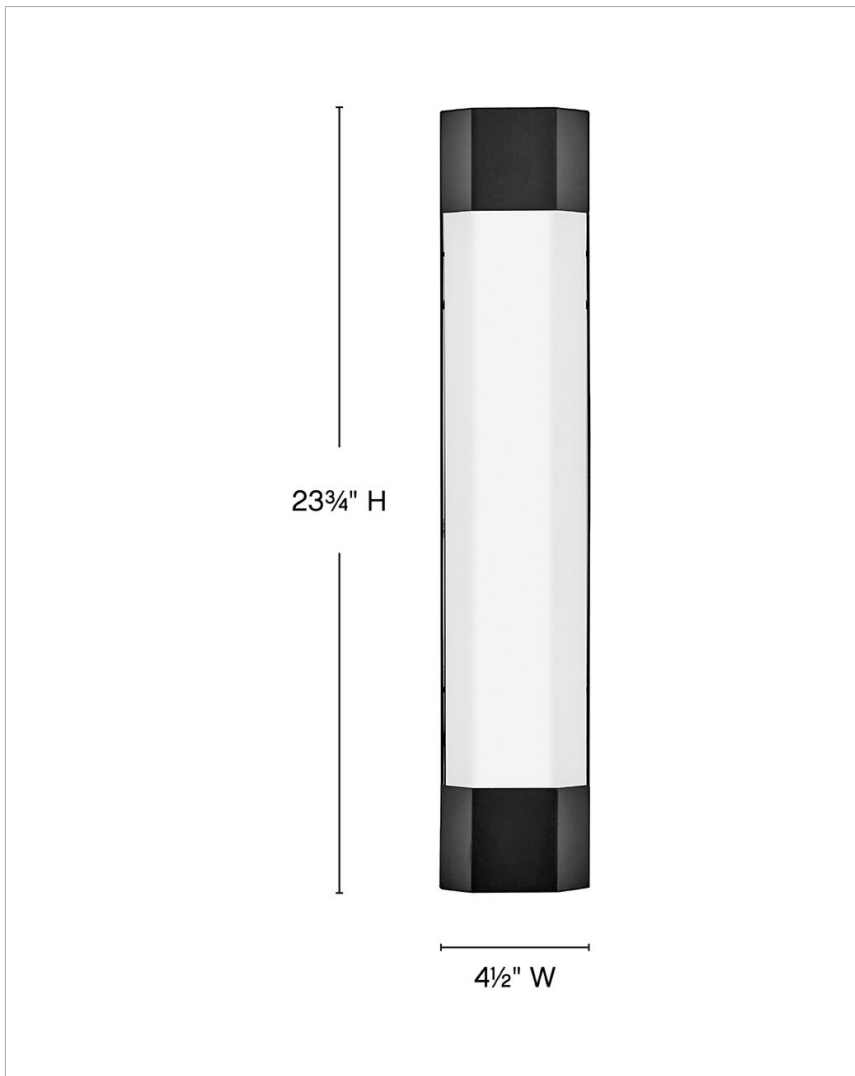

FACET

10504BK

LARGE WALL MOUNT LANTERN

View the many sides of Facet. Interesting angles combine with bold metal features to create an edgy and contemporary profile that is unpretentious yet unforgettable. Hexagonal etched white glass is showcased by a bold Black finish.

DETAILS	
FINISH:	Black
MATERIAL:	Aluminum
GLASS:	Etched White
DIMMABLE:	YES - CL TYPE DIMMER (SSL7A)

DIMENSIONS	
WIDTH:	4.5"
HEIGHT:	23.8"
WEIGHT:	4.6lb
BACK PLATE:	4.5"W X 23.75"H
EXTENSION:	2.8"
TOP TO OUTLET:	8.5-15"

LIGHT SOURCE	
LIGHT SOURCE:	Integrated LED
LED NAME:	EB24W30K922
WATTAGE:	24w LED *Included
VOLTAGE:	120v
COLOR TEMP:	3000
LUMENS:	1860
CRI:	90
INCANDESCENT EQUIVALENCY:	2 x 75w
DIMMABLE:	YES - CL TYPE DIMMER (SSL7A)

SHIPPING	
CARTON LENGTH:	26.5
CARTON WIDTH:	5.5
CARTON HEIGHT:	7
CARTON WEIGHT:	5.4

PRODUCT DETAILS:

- LED components carry a 5-year limited warranty
- Suitable for use in wet (outdoor direct rain) locations as defined by NEC and CEC. Meets United States UL Underwriters Laboratories & CSA Canadian Standards Association Product Safety Standards
- Fixture can be mounted vertically
- 2-year finish warranty
- ADA compliant
- Bold lines and a clean, minimalist style complement contemporary architecture
- Mounting hardware is hidden on the back plate to ensure a clean silhouette