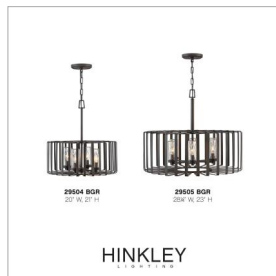

OPEN AIR™

collection

← 28¼" Dia. →

23" H

REID

29505BGR

MEDIUM SINGLE TIER CHANDELIER

Reid uses an iconic profile featuring an airy, open cage to capture the center of attention. A candelabra with clear seedy glass columns highlights the transitional style, making it a modern mix of classic and contemporary. Weather-resistant metal with a Brushed Graphite finish complements any space, inside or out.

| DETAILS | |
|---------------|--|
| FINISH: | Brushed Graphite |
| MATERIAL: | Steel |
| GLASS: | Clear Seedy |
| SLOPE DEGREE: | 90 |
| DIMMABLE: | YES, WITH DIMMABLE LAMP (NOT INCLUDED) |

| DIMENSIONS | |
|------------|-------|
| WIDTH: | 28.3" |
| HEIGHT: | 23" |
| WEIGHT: | 26lb |

| SHIPPING | |
|----------------|------|
| CARTON LENGTH: | 37.5 |
| CARTON WIDTH: | 31.5 |
| CARTON HEIGHT: | 17.5 |
| CARTON WEIGHT: | 32 |

PRODUCT DETAILS

- This item may be hung on a sloped ceiling
- Suitable for use in wet (outdoor direct rain) locations as defined by NEC and CEC. Meets United States UL Underwriters Laboratories & CSA Canadian Standards Association Product Safety Standards
- 2-year finish warranty
- The stylish Open Air collection includes outdoor-rated chandeliers, pendants and sconces that provide design-conscious solutions to a variety of exterior environments.
- Sophisticated and streamlined design, durable construction and a timeless finish complement any architectural style