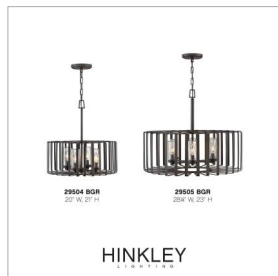

OPEN AIR™

collection

← 28¼" Dia. →

23" H

REID

29505BGR

LARGE SINGLE TIER

Reid uses an iconic profile featuring an airy, open cage to capture the center of attention. A candelabra with clear seeded glass columns highlights the transitional style, making it a modern mix of classic and contemporary. Weather-resistant metal with a Brushed Graphite finish complements any space, inside or out.

DETAILS	
FINISH:	Brushed Graphite
MATERIAL:	Steel
GLASS:	Clear Seedy
SLOPE DEGREE:	90

DIMENSIONS	
WIDTH:	28.3"
HEIGHT:	23"
WEIGHT:	26lb

LIGHT SOURCE	
LIGHT SOURCE:	LED Lamp
WATTAGE:	6-5w Cand. LED, 60w Equiv.
VOLTAGE:	120v

MOUNTING	
CANOPY:	6" Dia.
LEAD WIRE:	1 X 144"

SHIPPING	
CARTON LENGTH:	37.5
CARTON WIDTH:	31.5
CARTON HEIGHT:	17.5
CARTON WEIGHT:	32

PRODUCT DETAILS

- This chain or cable hung fixture may be installed on any sloped ceiling
- Suitable for use in wet (outdoor direct rain or sprinkler) locations as defined by NEC and CEC. Meets United States UL Underwriters Laboratories & CSA Canadian Standards Association Product Safety Standards
- 2 year finish warranty
- The stylish Open Air collection includes outdoor-rated chandeliers, pendants and sconces that provide design-conscious solutions to a variety of exterior environments.
- Sophisticated and streamlined design, durable construction and timeless finish complement any architectural style
- Rich gray tone