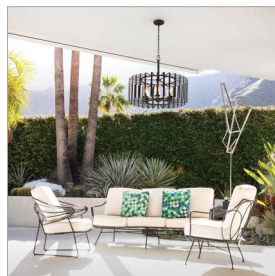

OPEN AIR™

collection

← 28¼" Dia. →

23" H

REID

29505BGR

LARGE SINGLE TIER

Reid uses an iconic profile featuring an airy, open cage to capture the center of attention. A candelabra with clear seeded glass columns highlights the transitional style, making it a modern mix of classic and contemporary. Weather-resistant metal with a Brushed Graphite finish complements any space, inside or out.

DETAILS	
FINISH:	Brushed Graphite
MATERIAL:	Steel
GLASS:	Clear Seedy
SLOPE DEGREE:	90

DIMENSIONS	
WIDTH:	28.3"
HEIGHT:	23"
WEIGHT:	26lb

LIGHT SOURCE	
LIGHT SOURCE:	LED Lamp
WATTAGE:	6-5w Cand. LED, 60w Equiv.
VOLTAGE:	120v

MOUNTING	
CANOPY:	6" Dia.
LEAD WIRE:	1 X 144"

SHIPPING	
CARTON LENGTH:	37.5
CARTON WIDTH:	31.5
CARTON HEIGHT:	17.5
CARTON WEIGHT:	32

PRODUCT DETAILS

- This chain or cable hung fixture may be installed on any sloped ceiling
- Suitable for use in wet (outdoor direct rain or sprinkler) locations as defined by NEC and CEC. Meets United States UL Underwriters Laboratories & CSA Canadian Standards Association Product Safety Standards
- 2 year finish warranty
- The stylish Open Air collection includes outdoor-rated chandeliers, pendants and sconces that provide design-conscious solutions to a variety of exterior environments.
- Sophisticated and streamlined design, durable construction and timeless finish complement any architectural style
- Rich gray tone