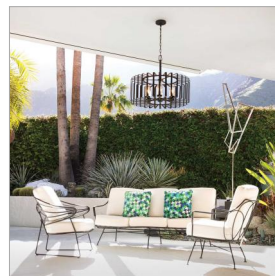

## REID

29505BGR

LARGE SINGLE TIER

Reid uses an iconic profile featuring an airy, open cage to capture the center of attention. A candelabra with clear seeded glass columns highlights the transitional style, making it a modern mix of classic and contemporary. Weather-resistant metal with a Brushed Graphite finish complements any space, inside or out.

DETAILS	
FINISH:	Brushed Graphite
MATERIAL:	Steel
GLASS:	Clear Seedy
SLOPE DEGREE:	90
DIMMABLE:	No

DIMENSIONS	
WIDTH:	28.3"
HEIGHT:	23"
WEIGHT:	26lb

LIGHT SOURCE	
LIGHT SOURCE:	Socketed
WATTAGE:	6-5w Cand. LED, 60w Equiv.
VOLTAGE:	120v

### PRODUCT DETAILS

- This item may be hung on a sloped ceiling
- Suitable for use in wet (outdoor direct rain) locations as defined by NEC and CEC. Meets United States UL Underwriters Laboratories & CSA Canadian Standards Association Product Safety Standards
- 2-year finish warranty
- The stylish Open Air collection includes outdoor-rated chandeliers, pendants and sconces that provide design-conscious solutions to a variety of exterior environments.
- Sophisticated and streamlined design, durable construction and a timeless finish complement any architectural style