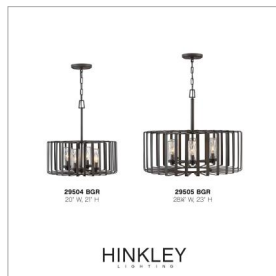

PRODUCT DETAILS

- This item may be hung on a sloped ceiling
- Suitable for use in wet (outdoor direct rain) locations as defined by NEC and CEC. Meets United States UL Underwriters Laboratories & CSA Canadian Standards Association Product Safety Standards
- 2-year finish warranty
- The stylish Open Air collection includes outdoor-rated chandeliers, pendants and sconces that provide design-conscious solutions to a variety of exterior environments.
- Sophisticated and streamlined design, durable construction and a timeless finish complement any architectural style

HINKLEY

HINKLEY
33000 Pin Oak Parkway
Avon Lake, OH 44012

PHONE: (440) 653-5500
Toll Free: 1 (800) 446-5539

hinkley.com