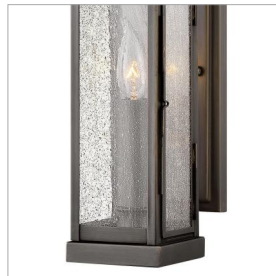

REVERE

1180BLB

SMALL WALL MOUNT LANTERN

Revere is a traditional coach lantern in solid brass with clear seedy glass panels. The glass faux candle sleeves and classic candelabra lamping complete the authentic appearance.

DETAILS	
FINISH:	Blackened Brass
MATERIAL:	Brass
GLASS:	Clear Seedy
DIMMABLE:	No

DIMENSIONS	
WIDTH:	4.5"
HEIGHT:	17.3"
WEIGHT:	5lb
BACK PLATE:	4.5"W X 11"H
EXTENSION:	5.5"
TOP TO OUTLET:	10.25"

LIGHT SOURCE	
LIGHT SOURCE:	Socketed
WATTAGE:	3-5w Cand. LED, 60w Equiv.
VOLTAGE:	120v

SHIPPING	
CARTON LENGTH:	20
CARTON WIDTH:	8.5
CARTON HEIGHT:	9
CARTON WEIGHT:	6

PRODUCT DETAILS:

- Suitable for use in wet (outdoor direct rain or sprinkler) locations as defined by NEC and CEC. Meets United States UL Underwriters Laboratories & CSA Canadian Standards Association Product Safety Standards
- Our Estate Collections boast a breadth of fixtures defined by coordinating composition, enduring architecture, and time-honored craftsmanship, designed to meet the needs of expansive properties with extended outdoor living spaces. From the entrance of your driveway to the depths of your backyard, these collections provide cohesive design for stately exteriors.
- 2 year finish warranty
- The Heritage Collection encompasses premium outdoor fixtures that pay tribute to the nostalgia of America's past while reinforcing Hinkley's philosophy of timeless, quality design.
- Classic lines and heritage details complement traditional architecture
- Rich dark brass finish