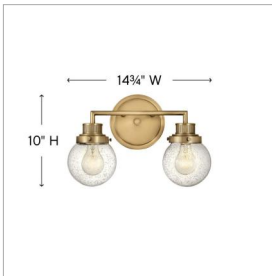

POPPY

5932HB

SMALL TWO LIGHT VANITY

Poppy features clear glass spheres that bubble out of the refined, ribbed Chrome or Heritage Brass fitters to create a simple, yet sophisticated silhouette. An elegant, stepped backplate and crisp crossbar anchor this airy design. Poppy showcases mid-century style with a spectacular spin.

DETAILS	
FINISH:	Heritage Brass
MATERIAL:	Steel
GLASS:	Clear Seedy
DIMMABLE:	YES - WITH DIMMABLE LAMP (NOT INCLUDED)

DIMENSIONS	
WIDTH:	14.8"
HEIGHT:	10"
WEIGHT:	2.6lb
BACK PLATE:	6" Dia.
EXTENSION:	7"
TOP TO OUTLET:	3"

LIGHT SOURCE	
LIGHT SOURCE:	Socketed
WATTAGE:	2-8w Med. LED, 100w Equiv.
VOLTAGE:	120v

SHIPPING	
CARTON LENGTH:	22
CARTON WIDTH:	12.5
CARTON HEIGHT:	8.5
CARTON WEIGHT:	4.2

PRODUCT DETAILS:

- This fixture can be mounted either up or down to best fit your space
- Damp Rated
- Distinctive mid-century modern elements merge with sleek and timeless forms for a vintage vibe with modern flair

HINKLEY

HINKLEY
33000 Pin Oak Parkway
Avon Lake, OH 44012

PHONE: (440) 653-5500
Toll Free: 1 (800) 446-5539

hinkley.com