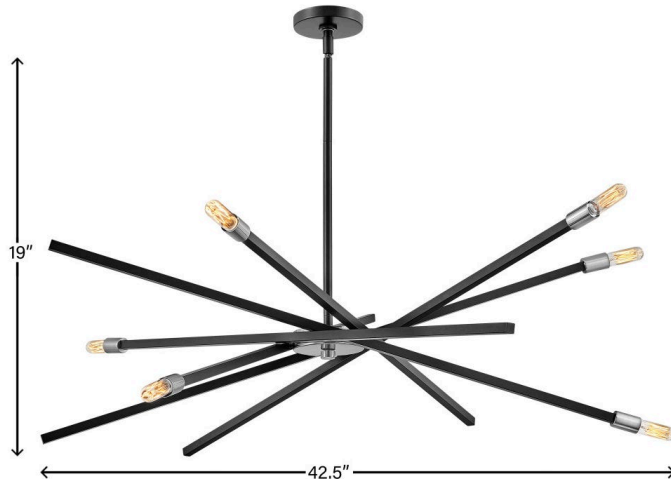

### LARGE ADJUSTABLE SINGLE TIER CHANDELIER

When it comes to versatile contemporary fixtures with a midcentury twist, Archer hits the mark. Articulating arms with multiple finish options effortlessly adapt to horizontal or vertical spaces. Archer aims to please with its high style, mixed finishes and design flexibility.

DETAILS	
FINISH:	Satin Black
MATERIAL:	Steel
SLOPE DEGREE:	90
DIMMABLE:	YES - WITH DIMMABLE LAMP (NOT INCLUDED)

DIMENSIONS	
WIDTH:	43"
HEIGHT:	19"
WEIGHT:	10.8lb

LIGHT SOURCE	
LIGHT SOURCE:	Socketed
WATTAGE:	6-5w Cand. LED, 60w Equiv.
VOLTAGE:	120v

MOUNTING	
CANOPY:	5" Dia.
LEAD WIRE:	1 X 120"
MAX HEIGHT:	54.5

SHIPPING	
CARTON LENGTH:	46.5
CARTON WIDTH:	9.5
CARTON HEIGHT:	9.5
CARTON WEIGHT:	13.5

#### PRODUCT DETAILS:

- Can be hung on a sloped ceiling
- Includes (1) 6" stem and (2) 12" stems to customize hanging height
- Dry Rated
- Shown with T-style bulbs (not included)
- Bold silhouette with dramatic details creates a modern statement
- All dimensions listed are as shown