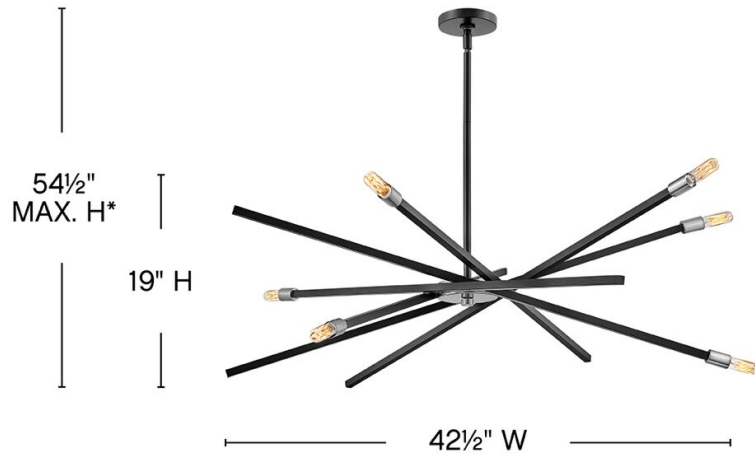

\*Maximum achievable height with stems included.

| DETAILS       |  |
|---------------|--|
| FINISH:       | Satin Black                            |
| MATERIAL:     | Steel                                  |
| SLOPE DEGREE: | 90                                     |
| DIMMABLE:     | YES, WITH DIMMABLE LAMP (NOT INCLUDED) |

| DIMENSIONS |        |
|------------|--------|
| WIDTH:     | 42.5"  |
| HEIGHT:    | 19"    |
| WEIGHT:    | 10.8lb |

| LIGHT SOURCE  |                            |
|---------------|----------------------------|
| LIGHT SOURCE: | Socketed                   |
| WATTAGE:      | 6-5w Cand. LED, 60w Equiv. |
| VOLTAGE:      | 120v                       |

| MOUNTING    |          |
|-------------|----------|
| CANOPY:     | 5" Dia.  |
| LEAD WIRE:  | 1 X 120" |
| MAX HEIGHT: | 54.5     |

| SHIPPING       |      |
|----------------|------|
| CARTON LENGTH: | 46.5 |
| CARTON WIDTH:  | 9.5  |
| CARTON HEIGHT: | 9.5  |
| CARTON WEIGHT: | 13.5 |

#### PRODUCT DETAILS:

- This item may be hung on a sloped ceiling
- This fixture includes multiple down stems in various lengths to customize the installation height of the fixture, including one 6" stem and two 12" stems
- Suitable for use in dry (indoor) locations as defined by NEC and CEC. Meets United States UL Underwriters Laboratories & CSA Canadian Standards Association Product Safety Standards.
- Shown with T-style bulbs (not included)
- Bold silhouette with dramatic details creates a modern statement
- All dimensions listed are as shown