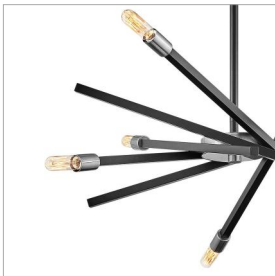

ARCHER

4765SK

MEDIUM ADJUSTABLE SINGLE TIER CHANDELIER

When it comes to versatile contemporary fixtures with a midcentury twist, Archer hits the mark. Articulating arms with multiple finish options effortlessly adapt to horizontal or vertical spaces. Archer aims to please with its high style, mixed finishes and design flexibility.

DETAILS	
FINISH:	Satin Black
MATERIAL:	Steel
SLOPE DEGREE:	90
DIMMABLE:	YES - WITH DIMMABLE LAMP (NOT INCLUDED)

DIMENSIONS	
WIDTH:	26"
HEIGHT:	16"
WEIGHT:	8.2lb

LIGHT SOURCE	
LIGHT SOURCE:	Socketed
WATTAGE:	6-5w Cand. LED, 60w Equiv.
VOLTAGE:	120v

MOUNTING	
CANOPY:	5" Dia.
LEAD WIRE:	1 X 120"
MAX HEIGHT:	47.5

SHIPPING	
CARTON LENGTH:	30
CARTON WIDTH:	9.5
CARTON HEIGHT:	9.5
CARTON WEIGHT:	10.5

PRODUCT DETAILS:

- Can be hung on a sloped ceiling
- Includes (1) 6" stem and (2) 12" stems to customize hanging height
- Dry Rated
- Shown with T-style bulbs (not included)
- Bold silhouette with dramatic details creates a modern statement
- All dimensions listed are as shown