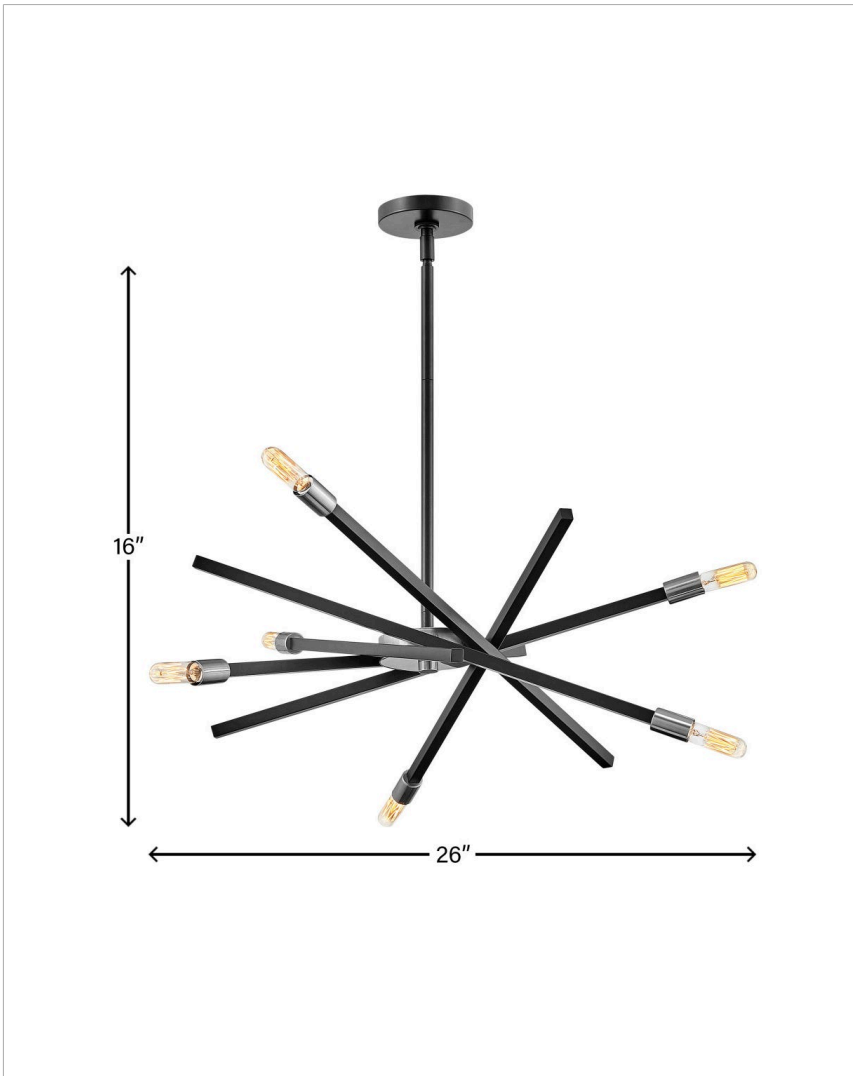

ARCHER

4765SK

MEDIUM ADJUSTABLE SINGLE TIER CHANDELIER

When it comes to versatile contemporary fixtures with a midcentury twist, Archer hits the mark. Articulating arms with multiple finish options effortlessly adapt to horizontal or vertical spaces. Archer aims to please with its high style, mixed finishes and design flexibility.

DETAILS	
FINISH:	Satin Black
MATERIAL:	Steel
SLOPE DEGREE:	90
DIMMABLE:	YES - WITH DIMMABLE LAMP (NOT INCLUDED)

DIMENSIONS	
WIDTH:	26"
HEIGHT:	16"
WEIGHT:	8.2lb

LIGHT SOURCE	
LIGHT SOURCE:	Socketed
WATTAGE:	6-5w Cand. LED, 60w Equiv.
VOLTAGE:	120v

MOUNTING	
CANOPY:	5" Dia.
LEAD WIRE:	1 X 120"
MAX HEIGHT:	47.5

SHIPPING	
CARTON LENGTH:	30
CARTON WIDTH:	9.5
CARTON HEIGHT:	9.5
CARTON WEIGHT:	10.5

PRODUCT DETAILS:

- Can be hung on a sloped ceiling
- Includes (1) 6" stem and (2) 12" stems to customize hanging height
- Dry Rated
- Shown with T-style bulbs (not included)
- Bold silhouette with dramatic details creates a modern statement
- All dimensions listed are as shown