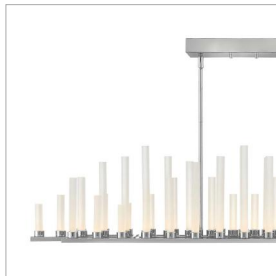

TRINITY

FR46108PNI

LED LINEAR

The stunning silhouette may suggest rows of candles burning at different rates as in days of old, yet Trinity is modern in every aspect. Each frosted glass column is evenly lit with integrated LED, producing 50 points of light in undulating fashion along the Polished Nickel or Heritage Brass bars. The effect is breathtaking, unexpected and completely spectacular.

DETAILS	
FINISH:	Polished Nickel
MATERIAL:	Steel
GLASS:	Frosted
SLOPE DEGREE:	90
DIMMABLE:	YES - CL TYPE DIMMER (SSL7A)

DIMENSIONS	
WIDTH:	48"
HEIGHT:	10.8"
DEPTH:	8.3"
WEIGHT:	28lb

LIGHT SOURCE	
LIGHT SOURCE:	Integrated LED
LED NAME:	(50) STW9A12D
VOLTAGE:	120v
COLOR TEMP:	3000
LUMENS:	3750
CRI:	92
INCANDESCENT EQUIVALENCY:	50 x 10w
DIMMABLE:	YES - CL TYPE DIMMER (SSL7A)

MOUNTING	
CANOPY:	5.5" W X 12.75" L
LEAD WIRE:	1 X 120"
MAX HEIGHT:	40"

SHIPPING	
CARTON LENGTH:	10"
CARTON WIDTH:	11.5"
CARTON HEIGHT:	51"
CARTON WEIGHT:	31lb

PRODUCT DETAILS:

- This item may be hung on a sloped ceiling
- This fixture includes multiple down stems in various lengths to customize the installation height, including two 6" stems and four 12" stems
- Suitable for use in dry (indoor) locations as defined by NEC and CEC. Meets United States UL Underwriters Laboratories & CSA Canadian Standards Association Product Safety Standards.
- LED components carry a 5-year limited warranty
- Bold silhouette with dramatic details creates a modern statement