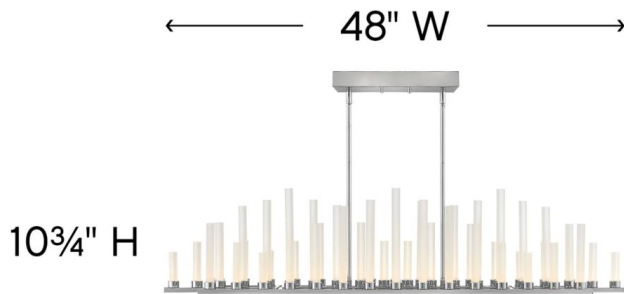

TRINITY

FR46108PNI

LED LINEAR

The stunning silhouette may suggest rows of candles burning at different rates as in days of old, yet Trinity is modern in every aspect. Each frosted glass column is evenly lit with integrated LED, producing 50 points of light in undulating fashion along the Polished Nickel or Heritage Brass bars. The effect is breathtaking, unexpected and completely spectacular.

DETAILS	
FINISH:	Polished Nickel
MATERIAL:	Steel
GLASS:	Frosted
SLOPE DEGREE:	90
DIMMABLE:	YES - CL TYPE DIMMER (SSL7A)

DIMENSIONS	
WIDTH:	48"
HEIGHT:	10.8"
DEPTH:	8.3"
WEIGHT:	28lb

LIGHT SOURCE	
LIGHT SOURCE:	Integrated LED
LED NAME:	(50) STW9A12D
VOLTAGE:	120v
COLOR TEMP:	3000
LUMENS:	3750
CRI:	92
INCANDESCENT EQUIVALENCY:	50 x 10w
DIMMABLE:	YES - CL TYPE DIMMER (SSL7A)

MOUNTING	
CANOPY:	5.5" W X 12.75" L
LEAD WIRE:	1 X 120"
MAX HEIGHT:	40"

SHIPPING	
CARTON LENGTH:	10"
CARTON WIDTH:	11.5"
CARTON HEIGHT:	51"
CARTON WEIGHT:	31lb

PRODUCT DETAILS:

- This item may be hung on a sloped ceiling
- This fixture includes multiple down stems in various lengths to customize the installation height, including two 6" stems and four 12" stems
- Suitable for use in dry (indoor) locations as defined by NEC and CEC. Meets United States UL Underwriters Laboratories & CSA Canadian Standards Association Product Safety Standards.
- LED components carry a 5-year limited warranty
- Bold silhouette with dramatic details creates a modern statement