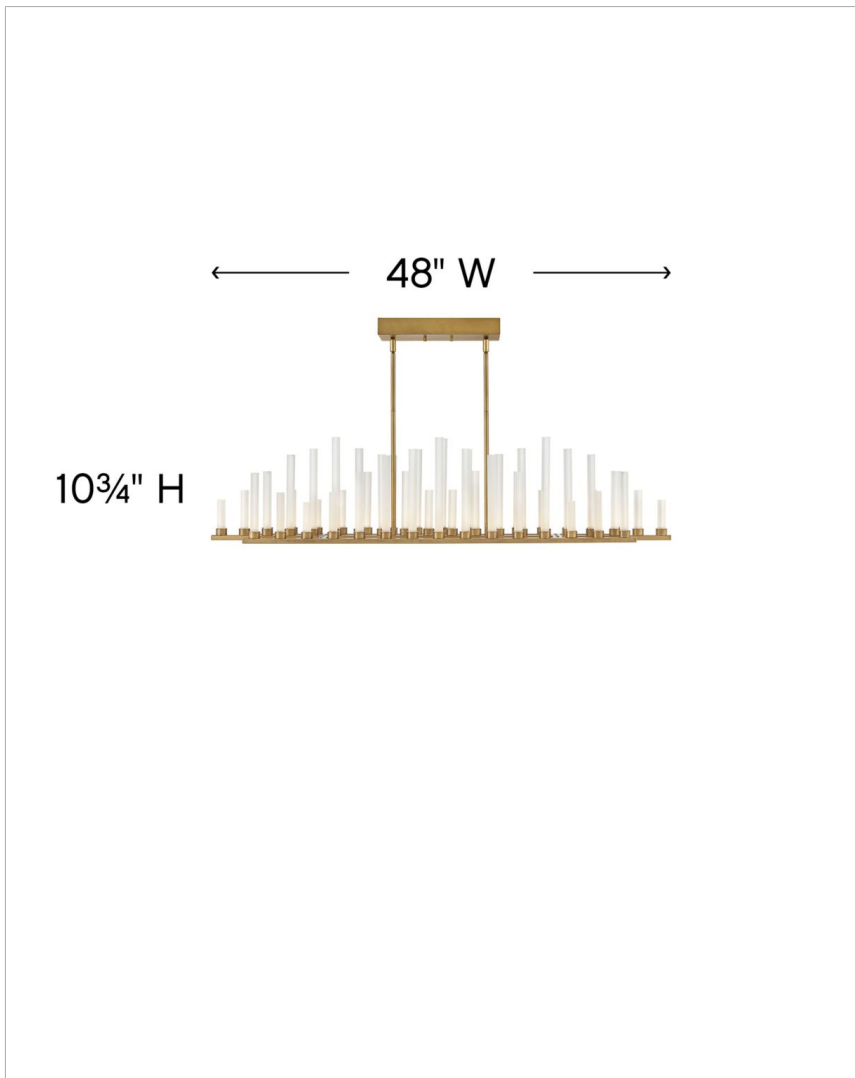

TRINITY

FR46108HBR

LED LINEAR

The stunning silhouette may suggest rows of candles burning at different rates as in days of old, yet Trinity is modern in every aspect. Each frosted glass column is evenly lit with integrated LED, producing 50 points of light in undulating fashion along the Polished Nickel or Heritage Brass bars. The effect is breathtaking, unexpected and completely spectacular.

DETAILS	
FINISH:	Heritage Brass
MATERIAL:	Steel
GLASS:	Frosted
SLOPE DEGREE:	90
DIMMABLE:	YES, CL TYPE DIMMER (SSL7A)

DIMENSIONS	
WIDTH:	48"
HEIGHT:	10.8"
DEPTH:	8.3
WEIGHT:	28lb

LIGHT SOURCE	
LIGHT SOURCE:	Integrated LED
LED NAME:	(50) STW9A12D
VOLTAGE:	120v
COLOR TEMP:	3000
LUMENS:	3750
CRI:	92
INCANDESCENT EQUIVALENCY:	50 x 10w
DIMMABLE:	YES, CL TYPE DIMMER (SSL7A)

MOUNTING	
CANOPY:	5.5"W X 12.75"L
LEAD WIRE:	1 X 120"
MAX HEIGHT:	40

SHIPPING	
CARTON LENGTH:	10
CARTON WIDTH:	11.5
CARTON HEIGHT:	51
CARTON WEIGHT:	31

PRODUCT DETAILS:

- This item may be hung on a sloped ceiling
- This fixture includes multiple down stems in various lengths to customize the installation height, including two 6" stems and four 12" stems
- Suitable for use in dry (indoor) locations as defined by NEC and CEC. Meets United States UL Underwriters Laboratories & CSA Canadian Standards Association Product Safety Standards.
- LED components carry a 5-year limited warranty
- Bold silhouette with dramatic details creates a modern statement