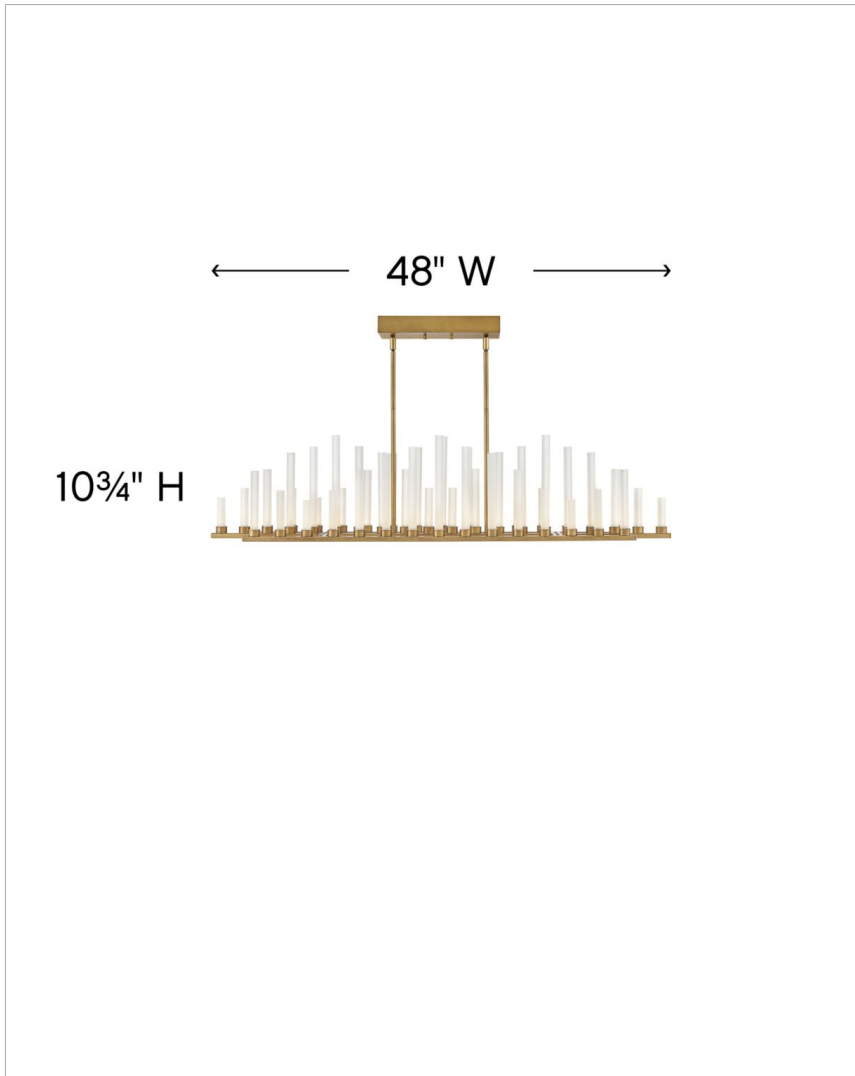

TRINITY

FR46108HBR

LED LINEAR

The stunning silhouette may suggest rows of candles burning at different rates as in days of old, yet Trinity is modern in every aspect. Each frosted glass column is evenly lit with integrated LED, producing 50 points of light in undulating fashion along the Polished Nickel or Heritage Brass bars. The effect is breathtaking, unexpected and completely spectacular.

DETAILS	
FINISH:	Heritage Brass
MATERIAL:	Steel
GLASS:	Frosted
SLOPE DEGREE:	90
DIMMABLE:	YES, CL TYPE DIMMER (SSL7A)

DIMENSIONS	
WIDTH:	48"
HEIGHT:	10.8"
DEPTH:	8.3
WEIGHT:	28lb

LIGHT SOURCE	
LIGHT SOURCE:	Integrated LED
LED NAME:	(50) STW9A12D
VOLTAGE:	120v
COLOR TEMP:	3000
LUMENS:	3750
CRI:	92
INCANDESCENT EQUIVALENCY:	50 x 10w
DIMMABLE:	YES, CL TYPE DIMMER (SSL7A)

MOUNTING	
CANOPY:	5.5"W X 12.75"L
LEAD WIRE:	1 X 120"
MAX HEIGHT:	40

SHIPPING	
CARTON LENGTH:	10
CARTON WIDTH:	11.5
CARTON HEIGHT:	51
CARTON WEIGHT:	31

PRODUCT DETAILS:

- This item may be hung on a sloped ceiling
- This fixture includes multiple down stems in various lengths to customize the installation height, including two 6" stems and four 12" stems
- Suitable for use in dry (indoor) locations as defined by NEC and CEC. Meets United States UL Underwriters Laboratories & CSA Canadian Standards Association Product Safety Standards.
- LED components carry a 5-year limited warranty
- Bold silhouette with dramatic details creates a modern statement