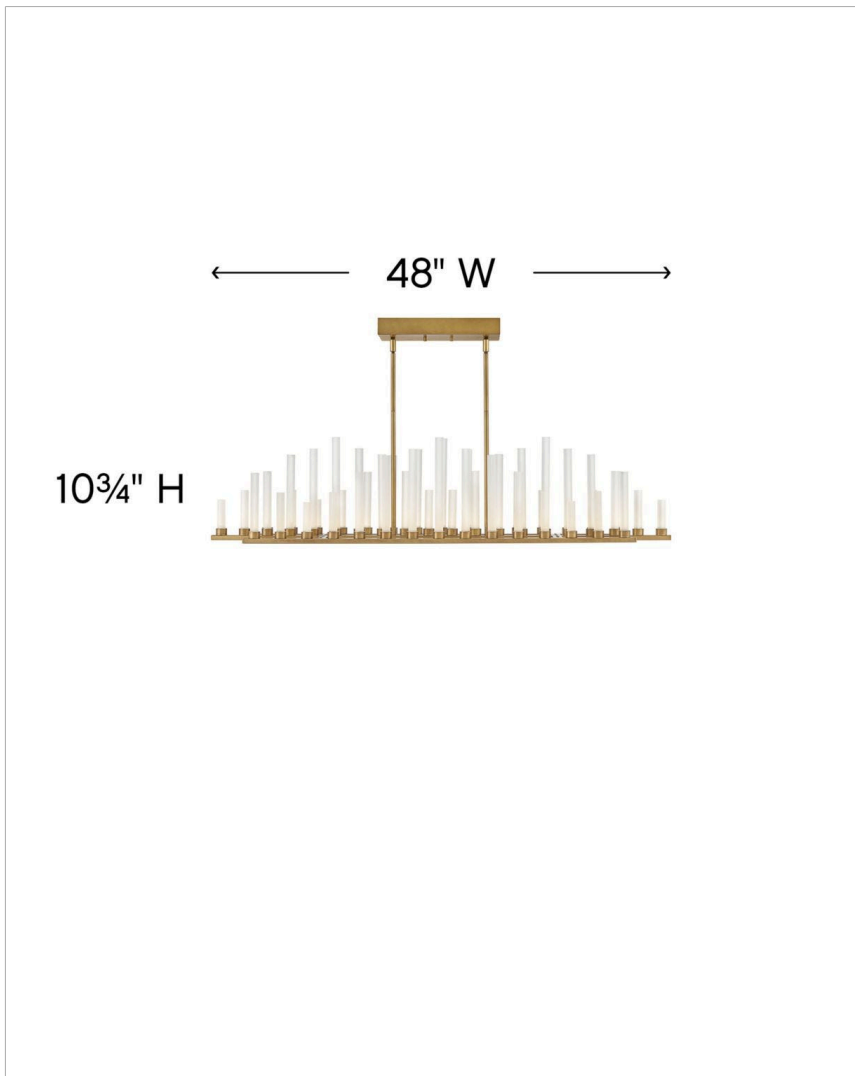

### LED LINEAR

The stunning silhouette may suggest rows of candles burning at different rates as in days of old, yet Trinity is modern in every aspect. Each frosted glass column is evenly lit with integrated LED, producing 50 points of light in undulating fashion along the Polished Nickel or Heritage Brass bars. The effect is breathtaking, unexpected and completely spectacular.

DETAILS	
FINISH:	Heritage Brass
MATERIAL:	Steel
GLASS:	Frosted
SLOPE DEGREE:	90
DIMMABLE:	YES - CL TYPE DIMMER (SSL7A)

DIMENSIONS	
WIDTH:	48"
HEIGHT:	10.8"
DEPTH:	8.3
WEIGHT:	28lb

LIGHT SOURCE	
LIGHT SOURCE:	Integrated LED
LED NAME:	(50) STW9A12D
WATTAGE:	50-1w LED *Included
VOLTAGE:	120v
COLOR TEMP:	3000
LUMENS:	3750
CRI:	92
INCANDESCENT EQUIVALENCY:	50 x 10w
DIMMABLE:	YES - CL TYPE DIMMER (SSL7A)

MOUNTING	
CANOPY:	5.5"W X 12.75"L
LEAD WIRE:	1 X 120"
MAX HEIGHT:	40

SHIPPING	
CARTON LENGTH:	10
CARTON WIDTH:	11.5
CARTON HEIGHT:	51
CARTON WEIGHT:	31

#### PRODUCT DETAILS:

- This stem hung fixture may be hung on a sloped ceiling
- This fixture includes multiple down stems in various lengths to customize the installation height, including two 6" stems and four 12" stems.
- Suitable for use in dry (indoor) locations as defined by NEC and CEC. Meets United States UL Underwriters Laboratories & CSA Canadian Standards Association Product Safety Standards
- Meets California Energy Commission 2013 & 2016 Title regulations/JA8
- LED components carry a 5-year limited warranty
- Bold silhouette with dramatic details creates a modern statement
- Classic gleaming light brass finish