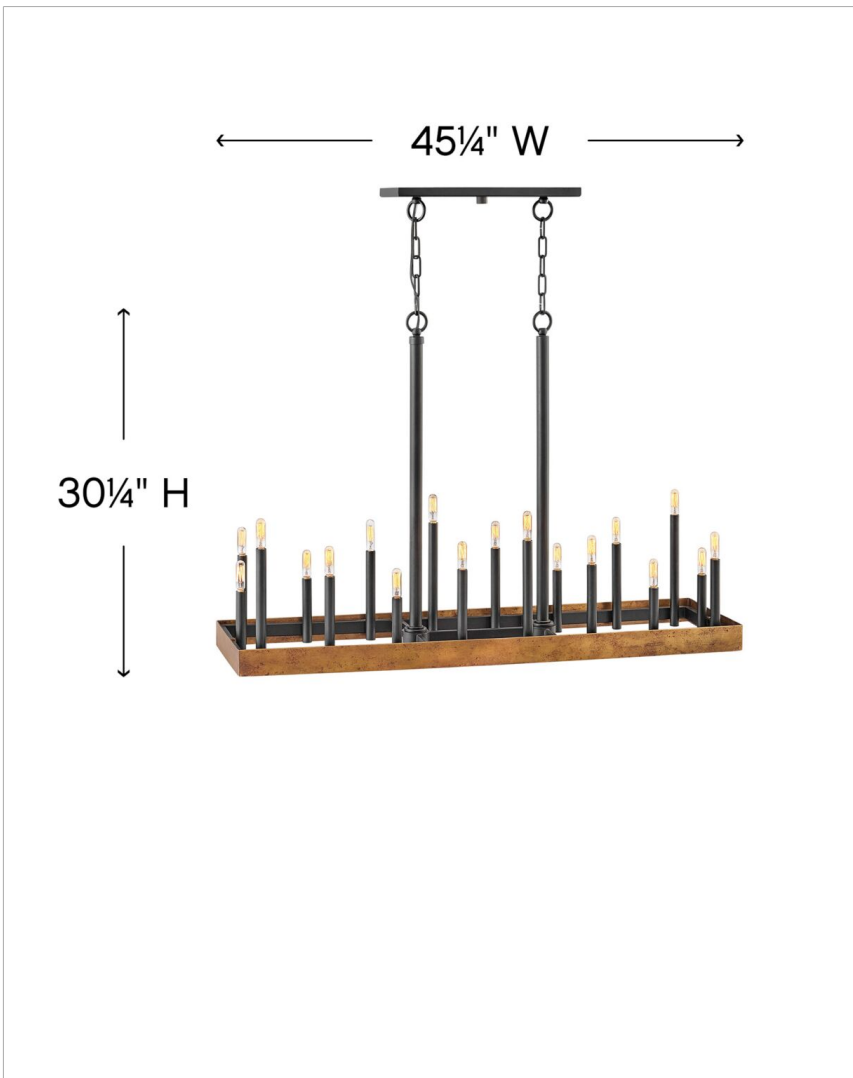

WELLS

3868WA

LARGE SINGLE TIER

Authentic, vintage lighting that feels at home in an industrial setting is right in the wheelhouse for Wells. A wide, weathered band of solid weathered brass lays a firm foundation for a striking centerpiece to any space. Tapered candle sleeves reach up at staggered heights to create a true old world aesthetic.

DETAILS	
FINISH:	Weathered Brass
MATERIAL:	Steel
SLOPE DEGREE:	90
DIMMABLE:	YES - WITH DIMMABLE LAMP (NOT INCLUDED)

DIMENSIONS	
WIDTH:	45.3"
HEIGHT:	30.3"
DEPTH:	12
WEIGHT:	29lb

LIGHT SOURCE	
LIGHT SOURCE:	Socketed
WATTAGE:	18-5w Cand. LED, 60w Equiv.
VOLTAGE:	120v

MOUNTING	
CANOPY:	4.75"W X 16.5"L
LEAD WIRE:	1 X 144"

SHIPPING	
CARTON LENGTH:	14.5
CARTON WIDTH:	15
CARTON HEIGHT:	48.5
CARTON WEIGHT:	35.5

PRODUCT DETAILS:

- Suitable for use in dry (indoor) locations as defined by NEC and CEC. Meets United States UL Underwriters Laboratories & CSA Canadian Standards Association Product Safety Standards.
- This item may be hung on a sloped ceiling
- Ideal for vintage filament bulbs (not included)
- Angular lines, a bold finish, simple shape and sturdy details merge for a robust but pared down industrial design