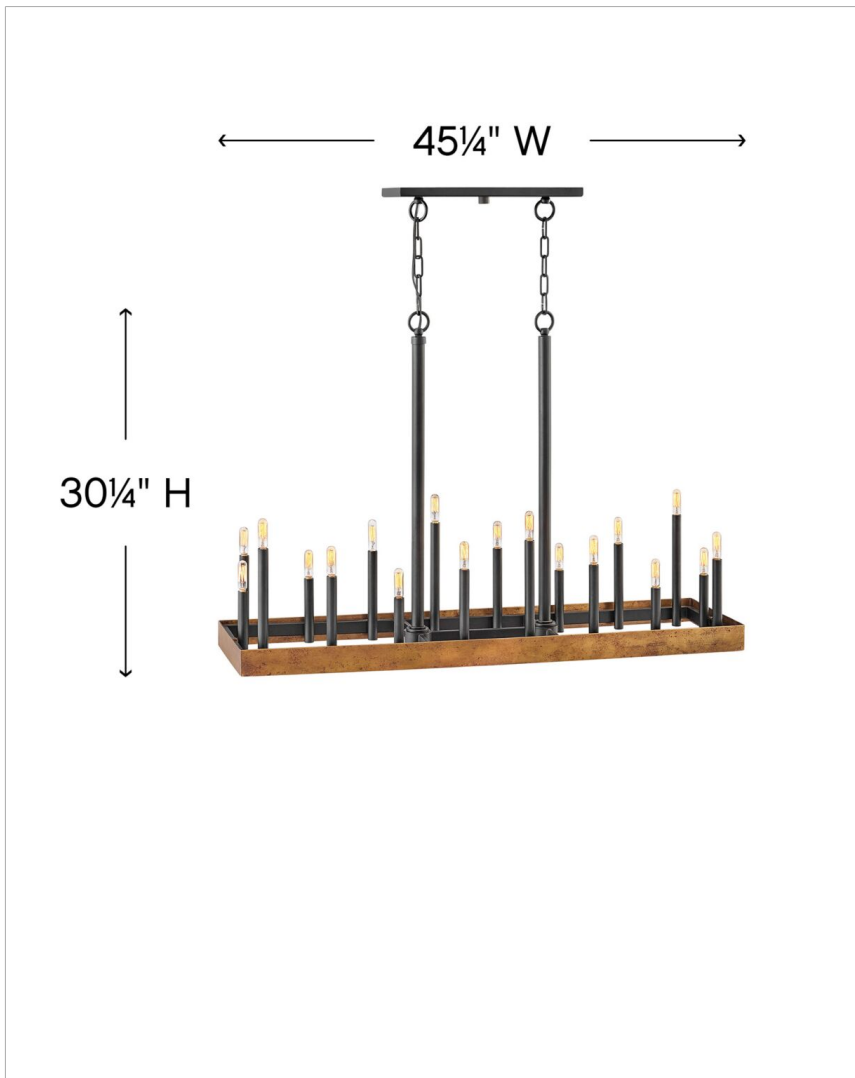

WELLS

3868WA

LARGE SINGLE TIER

Authentic, vintage lighting that feels at home in an industrial setting is right in the wheelhouse for Wells. A wide, weathered band of solid weathered brass lays a firm foundation for a striking centerpiece to any space. Tapered candle sleeves reach up at staggered heights to create a true old world aesthetic.

DETAILS	
FINISH:	Weathered Brass
MATERIAL:	Steel
SLOPE DEGREE:	90
DIMMABLE:	YES - WITH DIMMABLE LAMP (NOT INCLUDED)

DIMENSIONS	
WIDTH:	45.3"
HEIGHT:	30.3"
DEPTH:	12
WEIGHT:	29lb

LIGHT SOURCE	
LIGHT SOURCE:	Socketed
WATTAGE:	18-5w Cand. LED, 60w Equiv.
VOLTAGE:	120v

MOUNTING	
CANOPY:	4.75"W X 16.5"L
LEAD WIRE:	1 X 144"

SHIPPING	
CARTON LENGTH:	14.5
CARTON WIDTH:	15
CARTON HEIGHT:	48.5
CARTON WEIGHT:	35.5

PRODUCT DETAILS:

- Suitable for use in dry (indoor) locations as defined by NEC and CEC. Meets United States UL Underwriters Laboratories & CSA Canadian Standards Association Product Safety Standards.
- This item may be hung on a sloped ceiling
- Ideal for vintage filament bulbs (not included)
- Angular lines, a bold finish, simple shape and sturdy details merge for a robust but pared down industrial design