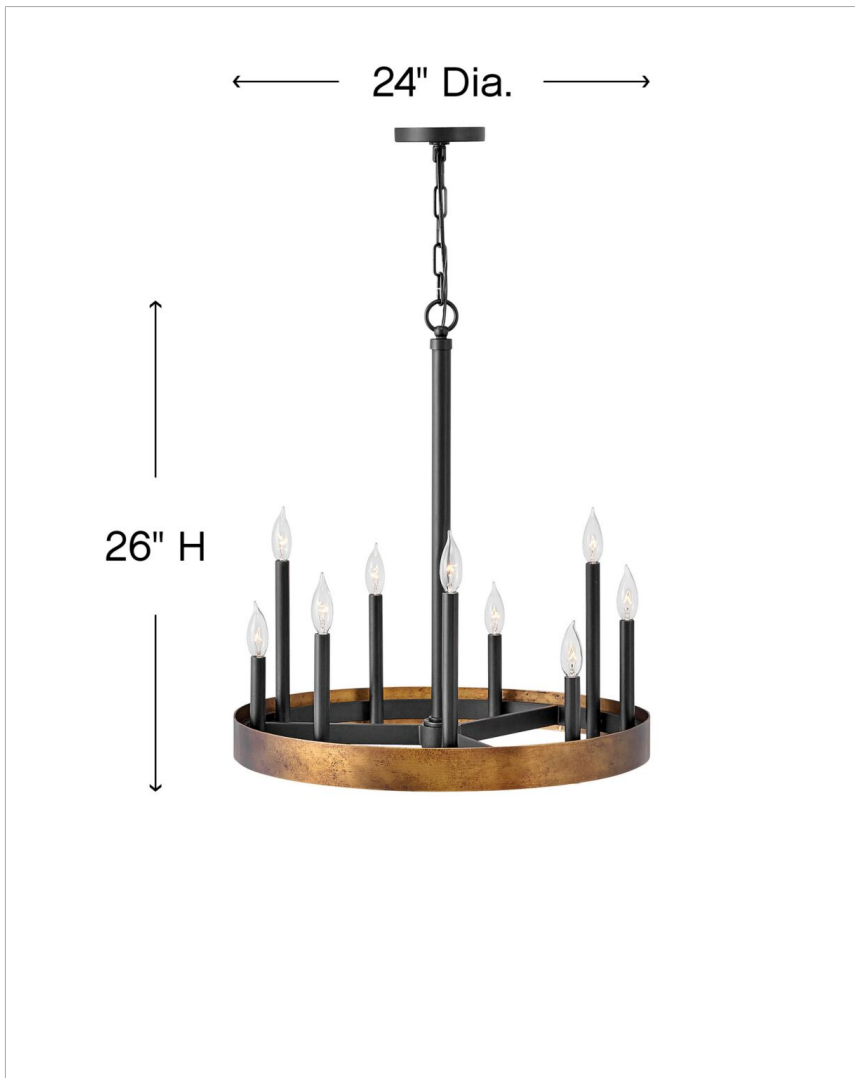

WELLS

3866WA

MEDIUM SINGLE TIER

Authentic, vintage lighting that feels at home in an industrial setting is right in the wheelhouse for Wells. A wide, weathered band of solid weathered brass lays a firm foundation for a striking centerpiece to any space. Tapered candle sleeves reach up at staggered heights to create a true old world aesthetic.

DETAILS	
FINISH:	Weathered Brass
MATERIAL:	Steel
SLOPE DEGREE:	90
DIMMABLE:	YES - WITH DIMMABLE LAMP (NOT INCLUDED)

DIMENSIONS	
WIDTH:	24"
HEIGHT:	26"
WEIGHT:	17.5lb

LIGHT SOURCE	
LIGHT SOURCE:	Socketed
WATTAGE:	9-5w Cand. LED, 60w Equiv.
VOLTAGE:	120v

MOUNTING	
CANOPY:	5.25" Dia.
LEAD WIRE:	1 X 144"

SHIPPING	
CARTON LENGTH:	14.5
CARTON WIDTH:	27
CARTON HEIGHT:	27
CARTON WEIGHT:	24

PRODUCT DETAILS:

- Suitable for use in dry (indoor) locations as defined by NEC and CEC. Meets United States UL Underwriters Laboratories & CSA Canadian Standards Association Product Safety Standards.
- This item may be hung on a sloped ceiling
- Ideal for vintage filament bulbs (not included)
- Angular lines, a bold finish, simple shape and sturdy details merge for a robust but pared down industrial design