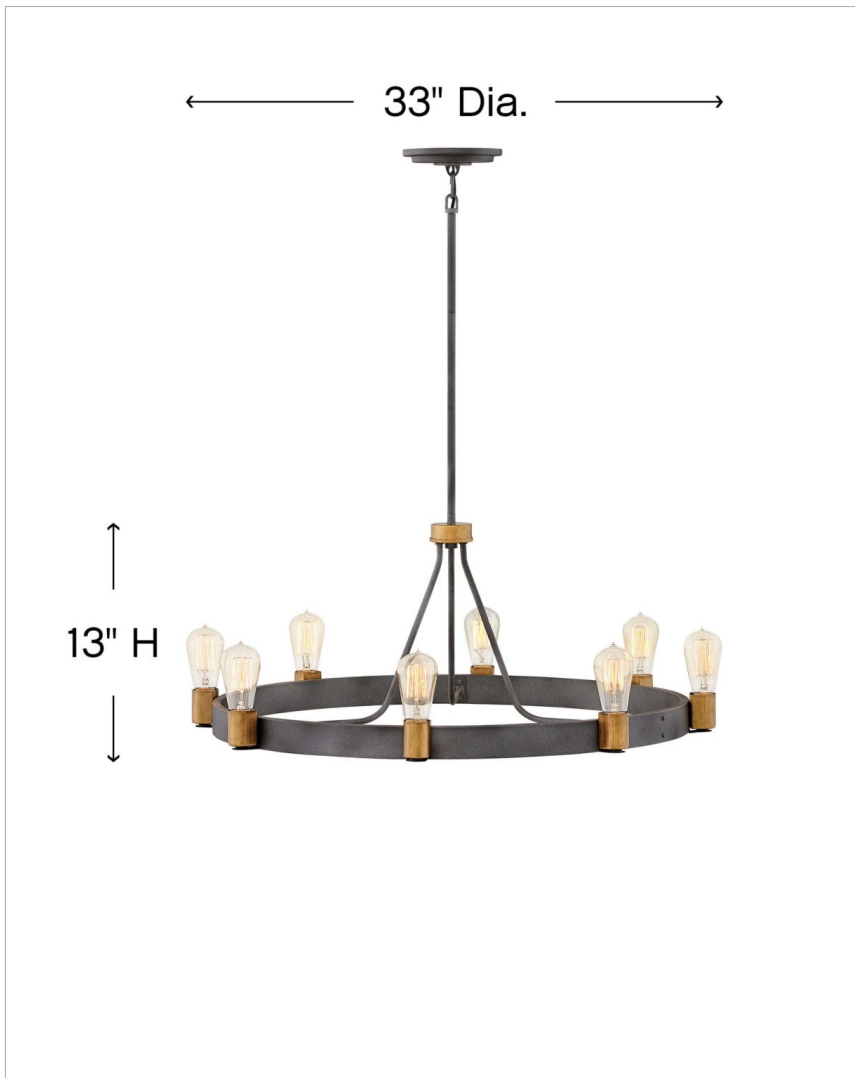

SILAS

4268DZ

LARGE SINGLE TIER

With striking simplicity, Silas is a throwback to an era where basic, hardworking design was expected. A single, wide Aged Zinc finish ring does the heavy lifting, but Heritage Brass finish fitters and accents are the perfect complement. The result is an uncluttered, industrial centerpiece to any space.

DETAILS	
FINISH:	Aged Zinc
MATERIAL:	Steel
SLOPE DEGREE:	90
DIMMABLE:	YES, WITH DIMMABLE LAMP (NOT INCLUDED)

DIMENSIONS	
WIDTH:	33"
HEIGHT:	13"
WEIGHT:	11lb

LIGHT SOURCE	
LIGHT SOURCE:	Socketed
WATTAGE:	8-14w Med. LED, 100w Equiv.
VOLTAGE:	120v

MOUNTING	
CANOPY:	6" Dia.
LEAD WIRE:	1 X 120"
MAX HEIGHT:	47.3

SHIPPING	
CARTON LENGTH:	33.5
CARTON WIDTH:	33.5
CARTON HEIGHT:	5
CARTON WEIGHT:	16

PRODUCT DETAILS:

- This item may be hung on a sloped ceiling
- This fixture includes multiple down stems in various lengths to customize the installation height of the fixture, including one 6" stem and two 12" stems
- Suitable for use in dry (indoor) locations as defined by NEC and CEC. Meets United States UL Underwriters Laboratories & CSA Canadian Standards Association Product Safety Standards.
- Ideal for vintage filament bulbs (not included)
- Angular lines, a bold finish, simple shape and sturdy details merge for a robust but pared down industrial design