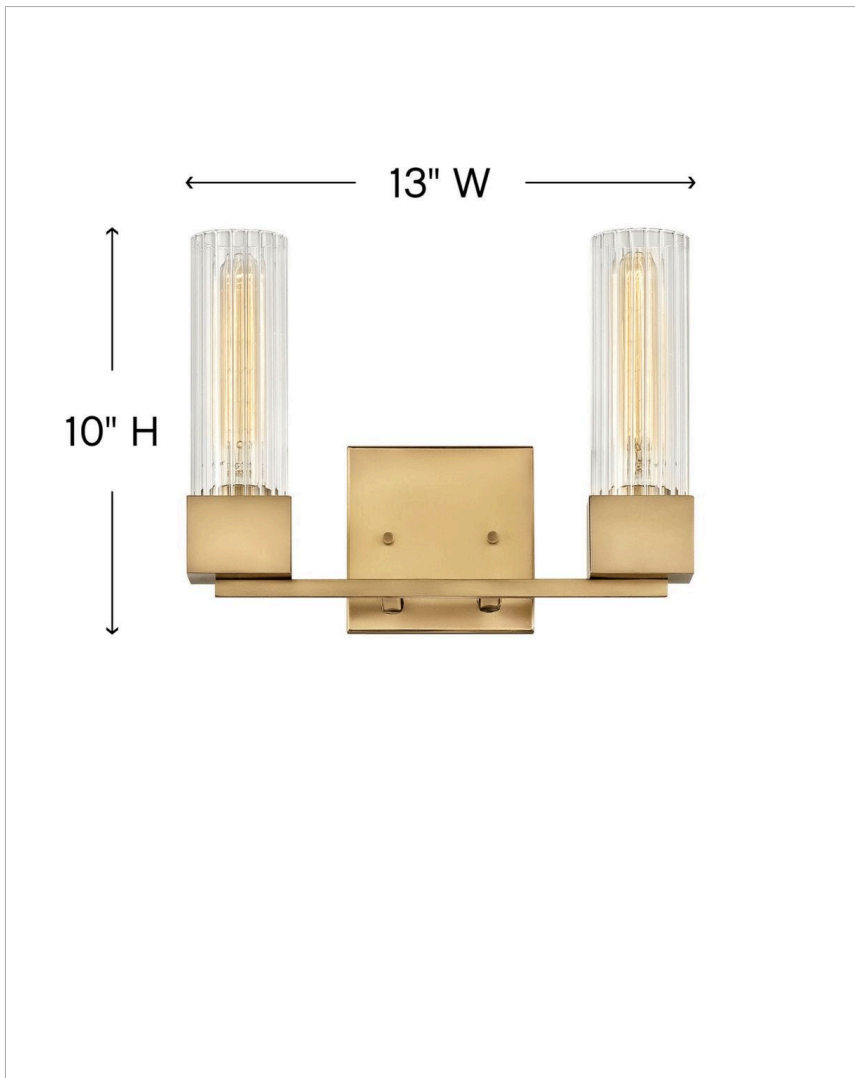

XANDER

5972HB

TWO LIGHT VANITY

A cubed base design that is definitely not square! The crisp, contemporary lines of Xander pair perfectly with elegant ribbed clear glass to create a throwback style statement that is most definitely updated and upscale. Pick Polished Nickel or Heritage Brass finish to set the bar high when it comes to a modern vintage masterpiece.

DETAILS	
FINISH:	Heritage Brass
MATERIAL:	Steel
GLASS:	Clear Ribbed
DIMMABLE:	No

DIMENSIONS	
WIDTH:	13"
HEIGHT:	10"
WEIGHT:	3.5lb
BACK PLATE:	5" Sq.
EXTENSION:	5.5"
TOP TO OUTLET:	7.5"

LIGHT SOURCE	
LIGHT SOURCE:	Socketed
WATTAGE:	2-10w Med. LED, 60w Equiv.
VOLTAGE:	120v

SHIPPING	
CARTON LENGTH:	28
CARTON WIDTH:	9.5
CARTON HEIGHT:	6.5
CARTON WEIGHT:	4.5

PRODUCT DETAILS:

- This fixture must be installed with shades/glass facing up toward the ceiling.
- Suitable for use in damp locations as defined by NEC and CEC. Meets United States UL Underwriters Laboratories & CSA Canadian Standards Association Product Safety Standards
- T9 or T10 bulbs required (not included)
- Distinctive mid-century modern elements merge with sleek and timeless forms for a vintage vibe with modern flair
- Classic gleaming light brass finish