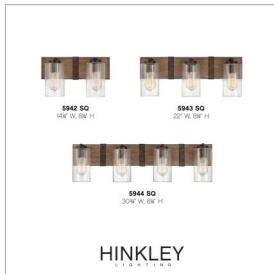

SAWYER

5944SQ

FOUR LIGHT VANITY

The fresh, rustic design of the Sawyer collection will enhance any living experience with a warm, cozy ambiance. The warm Sequoia wood finish is paired with Iron Rust accents and clear seedy glass for a farmhouse chic style.

DETAILS	
FINISH:	Sequoia
MATERIAL:	Steel
GLASS:	Clear Seedy
DIMMABLE:	YES, WITH DIMMABLE LAMP (NOT INCLUDED)

DIMENSIONS	
WIDTH:	30.8"
HEIGHT:	8.3"
WEIGHT:	11.5lb
BACK PLATE:	30.75"W X 4.75"H
EXTENSION:	5.5"
TOP TO OUTLET:	2.5"

LIGHT SOURCE	
LIGHT SOURCE:	Socketed
WATTAGE:	4-10w Med. LED, 100w Equiv.
VOLTAGE:	120v

SHIPPING	
CARTON LENGTH:	34.8
CARTON WIDTH:	7.8
CARTON HEIGHT:	12.8
CARTON WEIGHT:	13.3

PRODUCT DETAILS:

- Mounting hardware is hidden on the back plate to ensure a clean silhouette
- Fixture can be mounted either up or down
- Suitable for use in damp locations as defined by NEC and CEC. Meets United States UL Underwriters Laboratories & CSA Canadian Standards Association Product Safety Standards.
- Ideal for vintage filament bulbs (not included)
- Artisanal details, a rich finish and organic elements add warm rustic style
- Rich rustic finish with a warm artisanal appearance