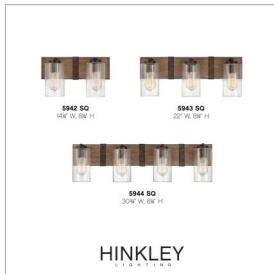

SAWYER

5944SQ

FOUR LIGHT VANITY

The fresh, rustic design of the Sawyer collection will enhance any living experience with a warm, cozy ambiance. The warm Sequoia wood finish is paired with Iron Rust accents and clear seedy glass for a farmhouse chic style.

DETAILS	
FINISH:	Sequoia
MATERIAL:	Steel
GLASS:	Clear Seedy
DIMMABLE:	YES - WITH DIMMABLE LAMP (NOT INCLUDED)

DIMENSIONS	
WIDTH:	30.8"
HEIGHT:	8.3"
WEIGHT:	11.5lb
BACK PLATE:	30.75"W X 4.75"H
EXTENSION:	5.5"
TOP TO OUTLET:	2.5"

LIGHT SOURCE	
LIGHT SOURCE:	Socketed
WATTAGE:	4-10w Med. LED, 100w Equiv.
VOLTAGE:	120v

SHIPPING	
CARTON LENGTH:	34.8
CARTON WIDTH:	7.8
CARTON HEIGHT:	12.8
CARTON WEIGHT:	13.3

PRODUCT DETAILS:

- Fixture can be mounted either up or down
- Suitable for use in damp locations as defined by NEC and CEC. Meets United States UL Underwriters Laboratories & CSA Canadian Standards Association Product Safety Standards.
- Rich rustic finish with a warm artisanal appearance
- Ideal for vintage filament bulbs (not included)
- Mounting hardware is hidden on the back plate to ensure a clean silhouette
- Artisanal details, a rich finish and organic elements add warm rustic style