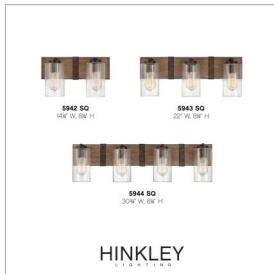

PRODUCT DETAILS:

- Mounting hardware is hidden on the back plate to ensure a clean silhouette
- Fixture can be mounted either up or down
- Suitable for use in damp locations as defined by NEC and CEC. Meets United States UL Underwriters Laboratories & CSA Canadian Standards Association Product Safety Standards.
- Ideal for vintage filament bulbs (not included)
- Artisanal details, a rich finish and organic elements add warm rustic style
- Rich rustic finish with a warm artisanal appearance

HINKLEY

HINKLEY
33000 Pin Oak Parkway
Avon Lake, OH 44012

PHONE: (440) 653-5500
Toll Free: 1 (800) 446-5539

hinkley.com