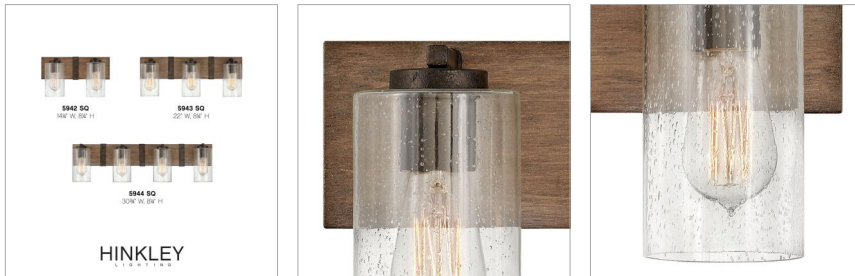

SAWYER

5942SQ

TWO LIGHT VANITY

The fresh, rustic design of the Sawyer collection will enhance any living experience with a warm, cozy ambiance. The warm Sequoia wood finish is paired with Iron Rust accents and clear seedy glass for a farmhouse chic style.

DETAILS	
FINISH:	Sequoia
MATERIAL:	Steel
GLASS:	Clear Seedy
DIMMABLE:	YES, WITH DIMMABLE LAMP (NOT INCLUDED)

DIMENSIONS	
WIDTH:	14.3"
HEIGHT:	8.3"
WEIGHT:	6lb
BACK PLATE:	14.25"W X 4.75"H
EXTENSION:	5.5"
TOP TO OUTLET:	2.5"

LIGHT SOURCE	
LIGHT SOURCE:	Socketed
WATTAGE:	2-10w Med. LED, 100w Equiv.
VOLTAGE:	120v

SHIPPING	
CARTON LENGTH:	18.3
CARTON WIDTH:	7.8
CARTON HEIGHT:	12.8
CARTON WEIGHT:	6.8

PRODUCT DETAILS:

- Mounting hardware is hidden on the back plate to ensure a clean silhouette
- Fixture can be mounted either up or down
- Suitable for use in damp locations as defined by NEC and CEC. Meets United States UL Underwriters Laboratories & CSA Canadian Standards Association Product Safety Standards.
- Ideal for vintage filament bulbs (not included)
- Artisanal details, a rich finish and organic elements add warm rustic style
- Rich rustic finish with a warm artisanal appearance