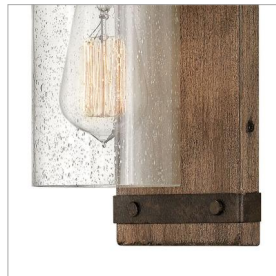

SAWYER

5940SQ

SINGLE LIGHT VANITY

The fresh, rustic design of the Sawyer collection will enhance any living experience with a warm, cozy ambiance. The warm Sequoia wood finish is paired with Iron Rust accents and clear seedy glass for a farmhouse chic style.

DETAILS	
FINISH:	Sequoia
MATERIAL:	Steel
GLASS:	Clear Seedy

DIMENSIONS	
WIDTH:	5"
HEIGHT:	11"
WEIGHT:	4lb
BACK PLATE:	5"W X 11"H
EXTENSION:	5.8"
TOP TO OUTLET:	5.5"

LIGHT SOURCE	
LIGHT SOURCE:	LED Lamp
WATTAGE:	1-10w Med. LED, 100w Equiv.
VOLTAGE:	120v

SHIPPING	
CARTON LENGTH:	13.5
CARTON WIDTH:	7.8
CARTON HEIGHT:	8.3
CARTON WEIGHT:	4.5

PRODUCT DETAILS:

- Mounting hardware is hidden on the backplate to ensure a clean silhouette
- Fixture can be mounted either up or down
- Suitable for use in damp locations as defined by NEC and CEC. Meets United States UL Underwriters Laboratories & CSA Canadian Standards Association Product Safety Standards
- Ideal for vintage filament bulbs (not included)
- Artisanal details, a rich finish and artisanal elements add warm rustic style
- Rich rustic finish with a warm artisanal appearance