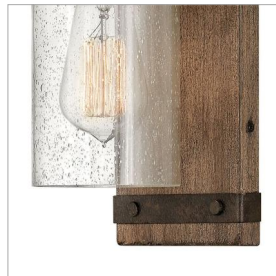

SAWYER

5940SQ

SINGLE LIGHT VANITY

The fresh, rustic design of the Sawyer collection will enhance any living experience with a warm, cozy ambiance. The warm Sequoia wood finish is paired with Iron Rust accents and clear seedy glass for a farmhouse chic style.

DETAILS	
FINISH:	Sequoia
MATERIAL:	Steel
GLASS:	Clear Seedy
DIMMABLE:	YES - WITH DIMMABLE LAMP (NOT INCLUDED)

DIMENSIONS	
WIDTH:	5"
HEIGHT:	11"
WEIGHT:	4lb
BACK PLATE:	5"W X 11"H
EXTENSION:	5.8"
TOP TO OUTLET:	5.5"

LIGHT SOURCE	
LIGHT SOURCE:	Socketed
WATTAGE:	1-10w Med. LED, 100w Equiv.
VOLTAGE:	120v

SHIPPING	
CARTON LENGTH:	13.5
CARTON WIDTH:	7.8
CARTON HEIGHT:	8.3
CARTON WEIGHT:	4.5

PRODUCT DETAILS:

- Fixture can be mounted either up or down
- Suitable for use in damp locations as defined by NEC and CEC. Meets United States UL Underwriters Laboratories & CSA Canadian Standards Association Product Safety Standards.
- Rich rustic finish with a warm artisanal appearance
- Ideal for vintage filament bulbs (not included)
- Mounting hardware is hidden on the back plate to ensure a clean silhouette
- Artisanal details, a rich finish and organic elements add warm rustic style