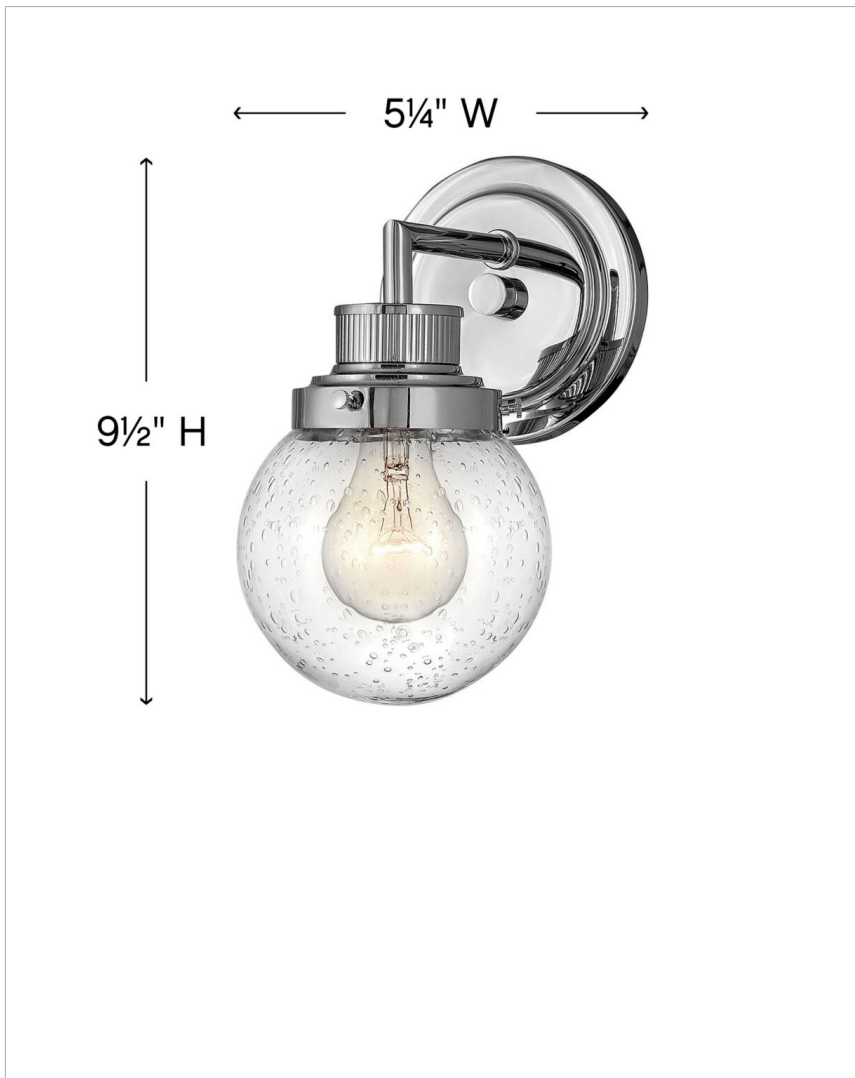

POPPY

5930CM

SINGLE LIGHT VANITY

Poppy features clear glass spheres that bubble out of the refined, ribbed Chrome or Heritage Brass fitters to create a simple, yet sophisticated silhouette. An elegant, stepped backplate and crisp crossbar anchor this airy design. Poppy showcases mid-century style with a spectacular spin.

DETAILS

FINISH:	Chrome
MATERIAL:	Steel
GLASS:	Clear Seedy
DIMMABLE:	YES - WITH DIMMABLE LAMP (NOT INCLUDED)

DIMENSIONS

WIDTH:	5.3"
HEIGHT:	9.5"
WEIGHT:	1.3lb
BACK PLATE:	5" Dia.
EXTENSION:	7"
TOP TO OUTLET:	2.5"

LIGHT SOURCE

LIGHT SOURCE:	Socketed
WATTAGE:	1-8w Med. LED, 100w Equiv.
VOLTAGE:	120v

SHIPPING

CARTON LENGTH:	13
CARTON WIDTH:	9
CARTON HEIGHT:	8.5
CARTON WEIGHT:	2

PRODUCT DETAILS:

- Distinctive mid-century modern elements merge with sleek and timeless forms for a vintage vibe with modern flair
- Fixture can be mounted either up or down
- Suitable for use in damp locations as defined by NEC and CEC. Meets United States UL Underwriters Laboratories & CSA Canadian Standards Association Product Safety Standards.
- Sparkling chrome with reflective finish