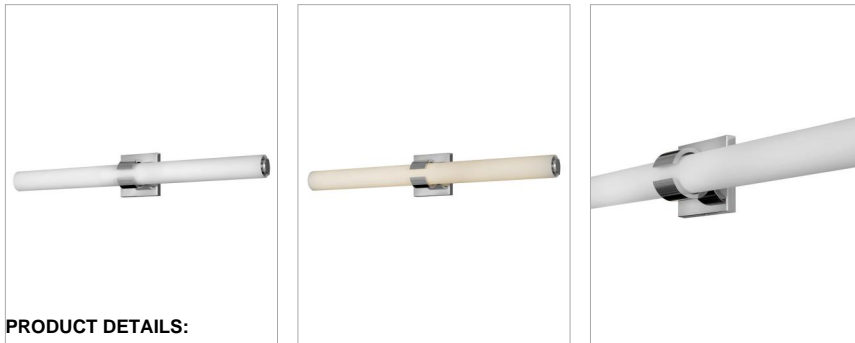

AIDEN

53063CM

LARGE LED VANITY

Bold and balanced are the defining elements of Aiden. A striking, signature cuff centers the etched white glass baton, while matching end caps complete the simple symmetry. The clean transitional silhouette with either a Chrome or Black finish can be mounted vertically or horizontally with Invisi-mount for a look that is as flexible as it is fashionable.

DETAILS	
FINISH:	Chrome
MATERIAL:	Steel
GLASS:	Etched White
DIMMABLE:	YES, CL TYPE DIMMER (SSL7A)

DIMENSIONS	
WIDTH:	31.3"
HEIGHT:	4.8"
WEIGHT:	4lb
BACK PLATE:	4.75" Sq.
EXTENSION:	3.8"
TOP TO OUTLET:	2.5"

LIGHT SOURCE	
LIGHT SOURCE:	Integrated LED
LED NAME:	LEVO140-260
VOLTAGE:	120v
COLOR TEMP:	3000
LUMENS:	4200
CRI:	92
INCANDESCENT EQUIVALENCY:	4 x 75w
DIMMABLE:	YES, CL TYPE DIMMER (SSL7A)

SHIPPING	
CARTON LENGTH:	36.5
CARTON WIDTH:	7.5
CARTON HEIGHT:	11
CARTON WEIGHT:	7

PRODUCT DETAILS:

- Mounting hardware is hidden on the back plate to ensure a clean silhouette
- Fixture can be mounted vertically
- Suitable for use in damp locations as defined by NEC and CEC. Meets United States UL Underwriters Laboratories & CSA Canadian Standards Association Product Safety Standards.
- ADA compliant
- LED components carry a 5-year limited warranty
- Bold silhouette with dramatic details creates a modern statement
- Sparkling chrome with reflective finish