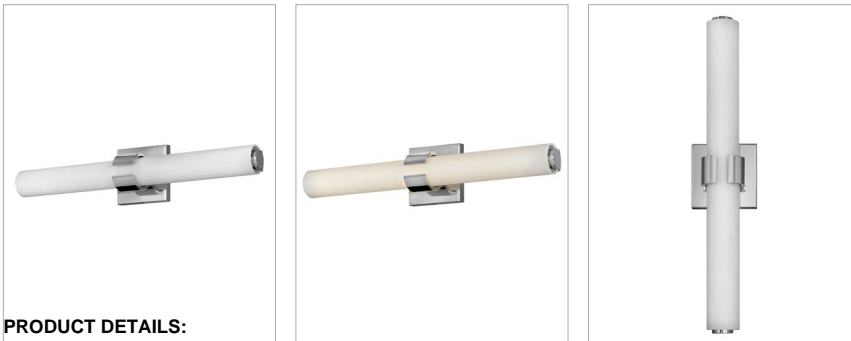

AIDEN

53062CM

MEDIUM LED VANITY

Bold and balanced are the defining elements of Aiden. A striking, signature cuff centers the etched white glass baton, while matching end caps complete the simple symmetry. The clean transitional silhouette with either a Chrome or Black finish can be mounted vertically or horizontally with Invisi-mount for a look that is as flexible as it is fashionable.

DETAILS	
FINISH:	Chrome
MATERIAL:	Steel
GLASS:	Etched White
DIMMABLE:	YES - CL TYPE DIMMER (SSL7A)

DIMENSIONS	
WIDTH:	22.8"
HEIGHT:	4.8"
WEIGHT:	3lb
BACK PLATE:	4.75" Sq.
EXTENSION:	3.8"
TOP TO OUTLET:	2.5"

LIGHT SOURCE	
LIGHT SOURCE:	Integrated LED
LED NAME:	LEVO98-532
WATTAGE:	36w LED *Included
VOLTAGE:	120v
COLOR TEMP:	3000
LUMENS:	2900
CRI:	93
INCANDESCENT EQUIVALENCY:	4 x 60w
DIMMABLE:	YES - CL TYPE DIMMER (SSL7A)

SHIPPING	
CARTON LENGTH:	26.5
CARTON WIDTH:	7.5
CARTON HEIGHT:	10.5
CARTON WEIGHT:	5

PRODUCT DETAILS:

- Mounting hardware is hidden on the back plate to ensure a clean silhouette
- Fixture can be mounted vertically
- Suitable for use in damp locations as defined by NEC and CEC. Meets United States UL Underwriters Laboratories & CSA Canadian Standards Association Product Safety Standards.
- ADA compliant
- LED components carry a 5-year limited warranty
- Bold silhouette with dramatic details creates a modern statement
- Sparkling chrome with reflective finish