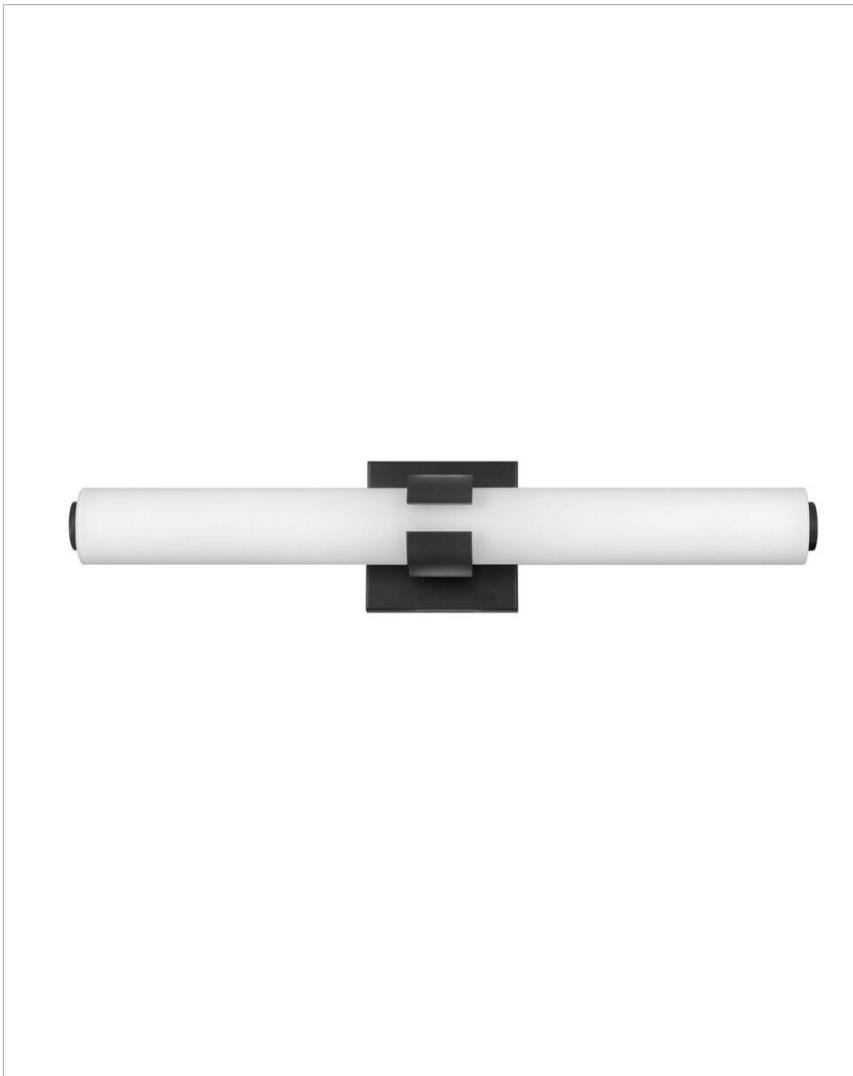

AIDEN

53062BK

MEDIUM LED VANITY

Bold and balanced are the defining elements of Aiden. A striking, signature cuff centers the etched white glass baton, while matching end caps complete the simple symmetry. The clean transitional silhouette with either a Chrome or Black finish can be mounted vertically or horizontally with Invisi-mount for a look that is as flexible as it is fashionable.

DETAILS	
FINISH:	Black
MATERIAL:	Steel
GLASS:	Etched White
DIMMABLE:	YES - CL TYPE DIMMER (SSL7A)

DIMENSIONS	
WIDTH:	22.8"
HEIGHT:	4.8"
WEIGHT:	3lb
BACK PLATE:	4.75" Sq.
EXTENSION:	3.8"
TOP TO OUTLET:	2.5"

LIGHT SOURCE	
LIGHT SOURCE:	Integrated LED
LED NAME:	LEVO98-532
WATTAGE:	36w LED *Included
VOLTAGE:	120v
COLOR TEMP:	3000
LUMENS:	2900
CRI:	93
INCANDESCENT EQUIVALENCY:	4 x 60w
DIMMABLE:	YES - CL TYPE DIMMER (SSL7A)

SHIPPING	
CARTON LENGTH:	26.5
CARTON WIDTH:	7.5
CARTON HEIGHT:	10.5
CARTON WEIGHT:	5

PRODUCT DETAILS:

- Fixture can be mounted horizontally.
- Suitable for use in damp locations as defined by NEC and CEC. Meets United States UL Underwriters Laboratories & CSA Canadian Standards Association Product Safety Standards.
- LED components carry a 5-year limited warranty
- Bold silhouette with dramatic details creates a modern statement
- Fixture can be mounted vertically
- ADA compliant
- Mounting hardware is hidden on the back plate to ensure a clean silhouette

HINKLEY

HINKLEY
33000 Pin Oak Parkway
Avon Lake, OH 44012

PHONE: (440) 653-5500
Toll Free: 1 (800) 446-5539

hinkley.com