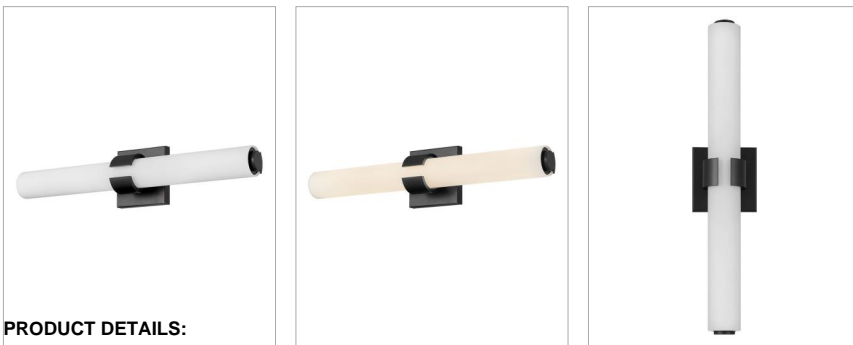

AIDEN

53062BK

MEDIUM LED VANITY

Bold and balanced are the defining elements of Aiden. A striking, signature cuff centers the etched white glass baton, while matching end caps complete the simple symmetry. The clean transitional silhouette with either a Chrome or Black finish can be mounted vertically or horizontally with Invisi-mount for a look that is as flexible as it is fashionable.

DETAILS	
FINISH:	Black
MATERIAL:	Steel
GLASS:	Etched White
DIMMABLE:	YES - CL TYPE DIMMER (SSL7A)

DIMENSIONS	
WIDTH:	22.8"
HEIGHT:	4.8"
WEIGHT:	3lb
BACK PLATE:	4.75" Sq.
EXTENSION:	3.8"
TOP TO OUTLET:	2.5"

LIGHT SOURCE	
LIGHT SOURCE:	Integrated LED
LED NAME:	LEVO98-532
WATTAGE:	36w LED *Included
VOLTAGE:	120v
COLOR TEMP:	3000
LUMENS:	2900
CRI:	93
INCANDESCENT EQUIVALENCY:	4 x 60w
DIMMABLE:	YES - CL TYPE DIMMER (SSL7A)

SHIPPING	
CARTON LENGTH:	26.5
CARTON WIDTH:	7.5
CARTON HEIGHT:	10.5
CARTON WEIGHT:	5

PRODUCT DETAILS:

- Fixture can be mounted horizontally.
- Suitable for use in damp locations as defined by NEC and CEC. Meets United States UL Underwriters Laboratories & CSA Canadian Standards Association Product Safety Standards.
- LED components carry a 5-year limited warranty
- Bold silhouette with dramatic details creates a modern statement
- Fixture can be mounted vertically
- ADA compliant
- Mounting hardware is hidden on the back plate to ensure a clean silhouette

HINKLEY

HINKLEY
33000 Pin Oak Parkway
Avon Lake, OH 44012

PHONE: (440) 653-5500
Toll Free: 1 (800) 446-5539

hinkley.com