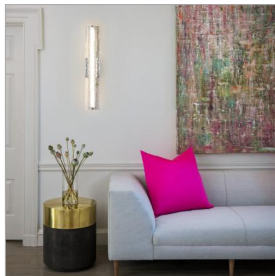

LUCENT

52094CM

LARGE LED VANITY

A gentle wave of thick lava glass washes over the chrome base and integrated LED to create a soothing, wall-grazing light that smoothly transforms a space. Lucent features a minimalist profile, yet the exceptional light pattern makes a maximum impression. Invisi-mount system ensures the look stays clean and contemporary

DETAILS	
FINISH:	Chrome
MATERIAL:	Steel
GLASS:	Lava
DIMMABLE:	YES - CL TYPE DIMMER (SSL7A)

DIMENSIONS	
WIDTH:	30.3"
HEIGHT:	5"
WEIGHT:	9lb
BACK PLATE:	7"W X 5"H
EXTENSION:	3"
TOP TO OUTLET:	2.5"

LIGHT SOURCE	
LIGHT SOURCE:	Integrated LED
LED NAME:	LEVO112-270
WATTAGE:	40w LED *Included
VOLTAGE:	120v
COLOR TEMP:	3000
LUMENS:	3400
CRI:	92
INCANDESCENT EQUIVALENCY:	2 x 100w
DIMMABLE:	YES - CL TYPE DIMMER (SSL7A)

SHIPPING	
CARTON LENGTH:	35.5
CARTON WIDTH:	9
CARTON HEIGHT:	8
CARTON WEIGHT:	10

PRODUCT DETAILS:

- Fixture can be mounted horizontally.
- Suitable for use in damp locations as defined by NEC and CEC. Meets United States UL Underwriters Laboratories & CSA Canadian Standards Association Product Safety Standards.
- Sparkling chrome with reflective finish
- LED components carry a 5-year limited warranty
- Bold silhouette with dramatic details creates a modern statement
- Fixture can be mounted vertically
- ADA compliant
- Mounting hardware is hidden on the back plate to ensure a clean silhouette