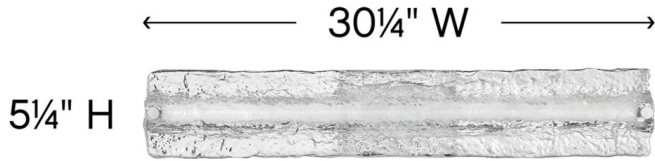

LUCENT

52094CM

LARGE LED VANITY

A gentle wave of thick lava glass washes over the chrome base and integrated LED to create a soothing, wall-grazing light that smoothly transforms a space. Lucent features a minimalist profile, yet the exceptional light pattern makes a maximum impression. Invisi-mount system ensures the look stays clean and contemporary

DETAILS	
FINISH:	Chrome
MATERIAL:	Steel
GLASS:	Lava
DIMMABLE:	YES - CL TYPE DIMMER (SSL7A)

DIMENSIONS	
WIDTH:	30.3"
HEIGHT:	5"
WEIGHT:	9lb
BACK PLATE:	7"W X 5"H
EXTENSION:	3"
TOP TO OUTLET:	2.5"

LIGHT SOURCE	
LIGHT SOURCE:	Integrated LED
LED NAME:	LEVO112-270
WATTAGE:	40w LED *Included
VOLTAGE:	120v
COLOR TEMP:	3000
LUMENS:	3400
CRI:	92
INCANDESCENT EQUIVALENCY:	2 x 100w
DIMMABLE:	YES - CL TYPE DIMMER (SSL7A)

SHIPPING	
CARTON LENGTH:	35.5
CARTON WIDTH:	9
CARTON HEIGHT:	8
CARTON WEIGHT:	10

PRODUCT DETAILS:

- Fixture can be mounted horizontally.
- Suitable for use in damp locations as defined by NEC and CEC. Meets United States UL Underwriters Laboratories & CSA Canadian Standards Association Product Safety Standards.
- Sparkling chrome with reflective finish
- LED components carry a 5-year limited warranty
- Bold silhouette with dramatic details creates a modern statement
- Fixture can be mounted vertically
- ADA compliant
- Mounting hardware is hidden on the back plate to ensure a clean silhouette