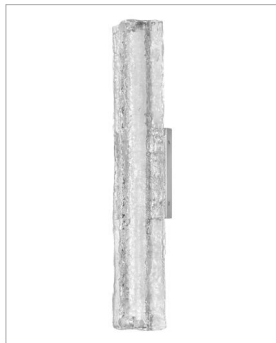

LUCENT

52093CM

MEDIUM LED VANITY

A gentle wave of thick lava glass washes over the chrome base and integrated LED to create a soothing, wall-grazing light that smoothly transforms a space. Lucent features a minimalist profile, yet the exceptional light pattern makes a maximum impression. Invisi-mount system ensures the look stays clean and contemporary

DETAILS	
FINISH:	Chrome
MATERIAL:	Steel
GLASS:	Lava
DIMMABLE:	YES, CL TYPE DIMMER (SSL7A)

DIMENSIONS	
WIDTH:	24"
HEIGHT:	5"
WEIGHT:	8.5lb
BACK PLATE:	7"W X 5"H
EXTENSION:	3"
TOP TO OUTLET:	2.5"

LIGHT SOURCE	
LIGHT SOURCE:	Integrated LED
LED NAME:	LEVO98-532
VOLTAGE:	120v
COLOR TEMP:	3000
LUMENS:	2900
CRI:	93
INCANDESCENT EQUIVALENCY:	4 x 60w
DIMMABLE:	YES, CL TYPE DIMMER (SSL7A)

SHIPPING	
CARTON LENGTH:	29
CARTON WIDTH:	8.5
CARTON HEIGHT:	8
CARTON WEIGHT:	10

PRODUCT DETAILS:

- Mounting hardware is hidden on the back plate to ensure a clean silhouette
- Fixture can be mounted vertically
- Suitable for use in damp locations as defined by NEC and CEC. Meets United States UL Underwriters Laboratories & CSA Canadian Standards Association Product Safety Standards.
- ADA compliant
- LED components carry a 5-year limited warranty
- Bold silhouette with dramatic details creates a modern statement
- Sparkling chrome with reflective finish