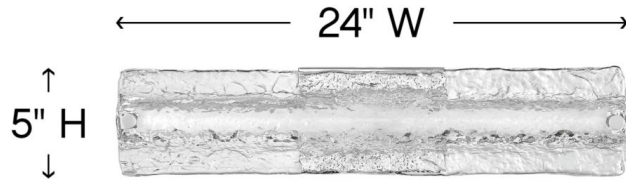

LUCENT

52093CM

MEDIUM LED VANITY

A gentle wave of thick lava glass washes over the chrome base and integrated LED to create a soothing, wall-grazing light that smoothly transforms a space. Lucent features a minimalist profile, yet the exceptional light pattern makes a maximum impression. Invisi-mount system ensures the look stays clean and contemporary

DETAILS	
FINISH:	Chrome
MATERIAL:	Steel
GLASS:	Lava
DIMMABLE:	YES, CL TYPE DIMMER (SSL7A)

DIMENSIONS	
WIDTH:	24"
HEIGHT:	5"
WEIGHT:	8.5lb
BACK PLATE:	7"W X 5"H
EXTENSION:	3"
TOP TO OUTLET:	2.5"

LIGHT SOURCE	
LIGHT SOURCE:	Integrated LED
LED NAME:	LEVO98-532
VOLTAGE:	120v
COLOR TEMP:	3000
LUMENS:	2900
CRI:	93
INCANDESCENT EQUIVALENCY:	4 x 60w
DIMMABLE:	YES, CL TYPE DIMMER (SSL7A)

SHIPPING	
CARTON LENGTH:	29
CARTON WIDTH:	8.5
CARTON HEIGHT:	8
CARTON WEIGHT:	10

PRODUCT DETAILS:

- Mounting hardware is hidden on the back plate to ensure a clean silhouette
- Fixture can be mounted vertically
- Suitable for use in damp locations as defined by NEC and CEC. Meets United States UL Underwriters Laboratories & CSA Canadian Standards Association Product Safety Standards.
- ADA compliant
- LED components carry a 5-year limited warranty
- Bold silhouette with dramatic details creates a modern statement
- Sparkling chrome with reflective finish