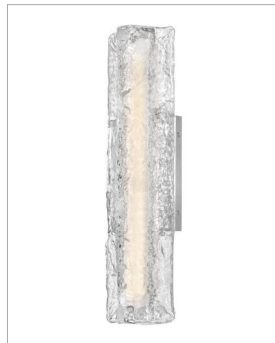

LUCENT

52092CM

SMALL LED VANITY

A gentle wave of thick lava glass washes over the chrome base and integrated LED to create a soothing, wall-grazing light that smoothly transforms a space. Lucent features a minimalist profile, yet the exceptional light pattern makes a maximum impression. Invisi-mount system ensures the look stays clean and contemporary

DETAILS	
FINISH:	Chrome
MATERIAL:	Steel
GLASS:	Lava
DIMMABLE:	YES, CL TYPE DIMMER (SSL7A)

DIMENSIONS	
WIDTH:	18"
HEIGHT:	5"
WEIGHT:	6lb
BACK PLATE:	7"W X 5"H
EXTENSION:	3"
TOP TO OUTLET:	2.5"

LIGHT SOURCE	
LIGHT SOURCE:	Integrated LED
LED NAME:	LEVO56-304
VOLTAGE:	120v
COLOR TEMP:	3000
LUMENS:	1700
CRI:	92
INCANDESCENT EQUIVALENCY:	1 x 100w
DIMMABLE:	YES, CL TYPE DIMMER (SSL7A)

SHIPPING	
CARTON LENGTH:	22
CARTON WIDTH:	8.5
CARTON HEIGHT:	7.5
CARTON WEIGHT:	7

PRODUCT DETAILS:

- Mounting hardware is hidden on the back plate to ensure a clean silhouette
- Fixture can be mounted vertically
- Fixture can be mounted horizontally.
- Suitable for use in damp locations as defined by NEC and CEC. Meets United States UL Underwriters Laboratories & CSA Canadian Standards Association Product Safety Standards.
- ADA compliant
- LED components carry a 5-year limited warranty
- Bold silhouette with dramatic details creates a modern statement
- Sparkling chrome with reflective finish