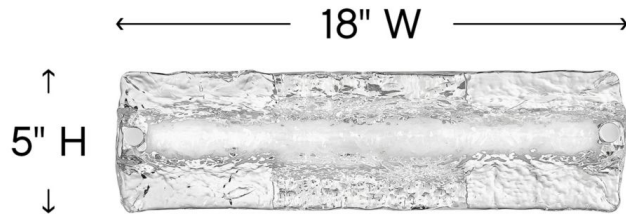

LUCENT

52092CM

SMALL LED VANITY

A gentle wave of thick lava glass washes over the chrome base and integrated LED to create a soothing, wall-grazing light that smoothly transforms a space. Lucent features a minimalist profile, yet the exceptional light pattern makes a maximum impression. Invisi-mount system ensures the look stays clean and contemporary

DETAILS	
FINISH:	Chrome
MATERIAL:	Steel
GLASS:	Lava
DIMMABLE:	YES, CL TYPE DIMMER (SSL7A)

DIMENSIONS	
WIDTH:	18"
HEIGHT:	5"
WEIGHT:	6lb
BACK PLATE:	7"W X 5"H
EXTENSION:	3"
TOP TO OUTLET:	2.5"

LIGHT SOURCE	
LIGHT SOURCE:	Integrated LED
LED NAME:	LEVO56-304
VOLTAGE:	120v
COLOR TEMP:	3000
LUMENS:	1700
CRI:	92
INCANDESCENT EQUIVALENCY:	1 x 100w
DIMMABLE:	YES, CL TYPE DIMMER (SSL7A)

SHIPPING	
CARTON LENGTH:	22
CARTON WIDTH:	8.5
CARTON HEIGHT:	7.5
CARTON WEIGHT:	7

PRODUCT DETAILS:

- Mounting hardware is hidden on the back plate to ensure a clean silhouette
- Fixture can be mounted vertically
- Fixture can be mounted horizontally.
- Suitable for use in damp locations as defined by NEC and CEC. Meets United States UL Underwriters Laboratories & CSA Canadian Standards Association Product Safety Standards.
- ADA compliant
- LED components carry a 5-year limited warranty
- Bold silhouette with dramatic details creates a modern statement
- Sparkling chrome with reflective finish