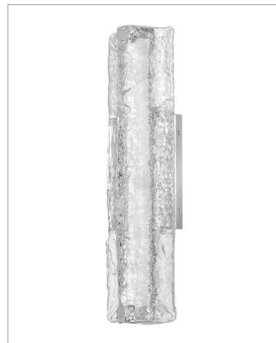

LUCENT

52092CM

SMALL LED VANITY

A gentle wave of thick lava glass washes over the chrome base and integrated LED to create a soothing, wall-grazing light that smoothly transforms a space. Lucent features a minimalist profile, yet the exceptional light pattern makes a maximum impression. Invisi-mount system ensures the look stays clean and contemporary

DETAILS	
FINISH:	Chrome
MATERIAL:	Steel
GLASS:	Lava
DIMMABLE:	YES, CL TYPE DIMMER (SSL7A)

DIMENSIONS	
WIDTH:	18"
HEIGHT:	5"
WEIGHT:	6lb
BACK PLATE:	7"W X 5"H
EXTENSION:	3"
TOP TO OUTLET:	2.5"

LIGHT SOURCE	
LIGHT SOURCE:	Integrated LED
LED NAME:	LEVO56-304
VOLTAGE:	120v
COLOR TEMP:	3000
LUMENS:	1700
CRI:	92
INCANDESCENT EQUIVALENCY:	1 x 100w
DIMMABLE:	YES, CL TYPE DIMMER (SSL7A)

SHIPPING	
CARTON LENGTH:	22
CARTON WIDTH:	8.5
CARTON HEIGHT:	7.5
CARTON WEIGHT:	7

PRODUCT DETAILS:

- Mounting hardware is hidden on the back plate to ensure a clean silhouette
- Fixture can be mounted vertically
- Fixture can be mounted horizontally.
- Suitable for use in damp locations as defined by NEC and CEC. Meets United States UL Underwriters Laboratories & CSA Canadian Standards Association Product Safety Standards.
- ADA compliant
- LED components carry a 5-year limited warranty
- Bold silhouette with dramatic details creates a modern statement
- Sparkling chrome with reflective finish