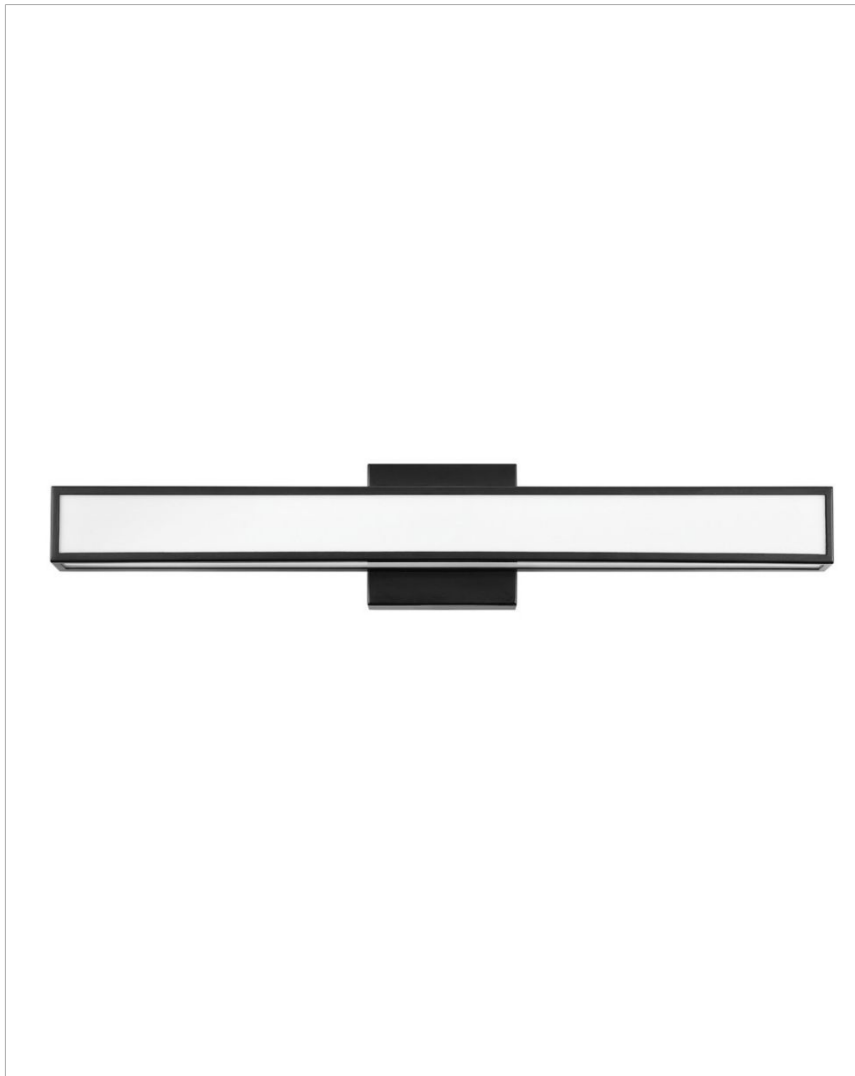

ALTO

51403BK

MEDIUM LED VANITY

Sleek and chic, the LED, ADA-compliant Alto effortlessly takes center stage. Mastering both form and function, Alto unifies energy-efficiency, durability and sophistication.

DETAILS	
FINISH:	Black
MATERIAL:	Steel
GLASS:	White Acrylic
DIMMABLE:	YES, CL TYPE DIMMER (SSL7A)

DIMENSIONS	
WIDTH:	24"
HEIGHT:	4.8"
WEIGHT:	3.5lb
BACK PLATE:	4.75" Sq.
EXTENSION:	3"
TOP TO OUTLET:	2.5"

LIGHT SOURCE	
LIGHT SOURCE:	Integrated LED
LED NAME:	E51403XD
VOLTAGE:	120v
COLOR TEMP:	3000
LUMENS:	2400
CRI:	95
INCANDESCENT EQUIVALENCY:	4 x 60w
DIMMABLE:	YES, CL TYPE DIMMER (SSL7A)

SHIPPING	
CARTON LENGTH:	27
CARTON WIDTH:	7.5
CARTON HEIGHT:	6
CARTON WEIGHT:	5.5

PRODUCT DETAILS:

- Mounting hardware is hidden on the back plate to ensure a clean silhouette
- Fixture can be mounted vertically
- Fixture can be mounted horizontally.
- Suitable for use in damp locations as defined by NEC and CEC. Meets United States UL Underwriters Laboratories & CSA Canadian Standards Association Product Safety Standards.
- ADA compliant
- Exclusively available in High Performance LED
- LED components carry a 5-year limited warranty
- Bold silhouette with dramatic details creates a modern statement