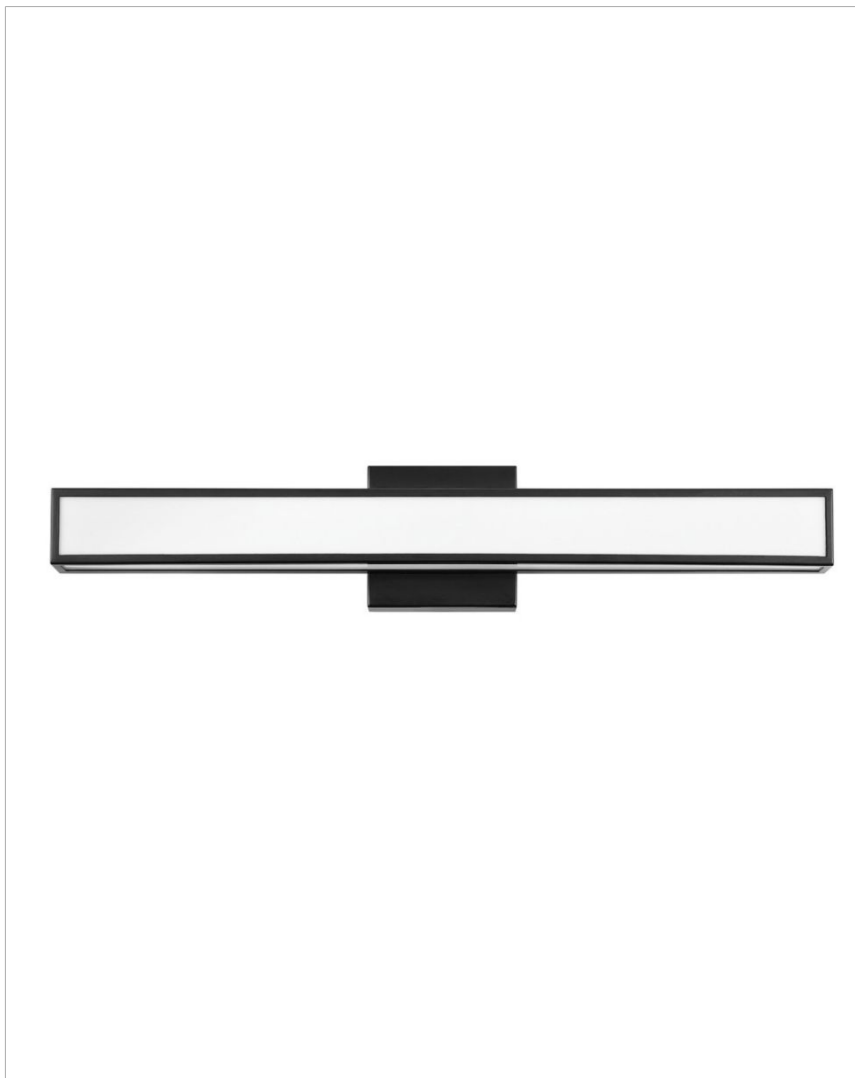

ALTO

51403BK

MEDIUM LED VANITY

Sleek and chic, the LED, ADA-compliant Alto effortlessly takes center stage. Mastering both form and function, Alto unifies energy-efficiency, durability and sophistication.

DETAILS	
FINISH:	Black
MATERIAL:	Steel
GLASS:	White Acrylic
DIMMABLE:	YES, CL TYPE DIMMER (SSL7A)

DIMENSIONS	
WIDTH:	24"
HEIGHT:	4.8"
WEIGHT:	3.5lb
BACK PLATE:	4.75" Sq.
EXTENSION:	3"
TOP TO OUTLET:	2.5"

LIGHT SOURCE	
LIGHT SOURCE:	Integrated LED
LED NAME:	E51403XD
VOLTAGE:	120v
COLOR TEMP:	3000
LUMENS:	2400
CRI:	95
INCANDESCENT EQUIVALENCY:	4 x 60w
DIMMABLE:	YES, CL TYPE DIMMER (SSL7A)

SHIPPING	
CARTON LENGTH:	27
CARTON WIDTH:	7.5
CARTON HEIGHT:	6
CARTON WEIGHT:	5.5

PRODUCT DETAILS:

- Mounting hardware is hidden on the back plate to ensure a clean silhouette
- Fixture can be mounted vertically
- Fixture can be mounted horizontally.
- Suitable for use in damp locations as defined by NEC and CEC. Meets United States UL Underwriters Laboratories & CSA Canadian Standards Association Product Safety Standards.
- ADA compliant
- Exclusively available in High Performance LED
- LED components carry a 5-year limited warranty
- Bold silhouette with dramatic details creates a modern statement