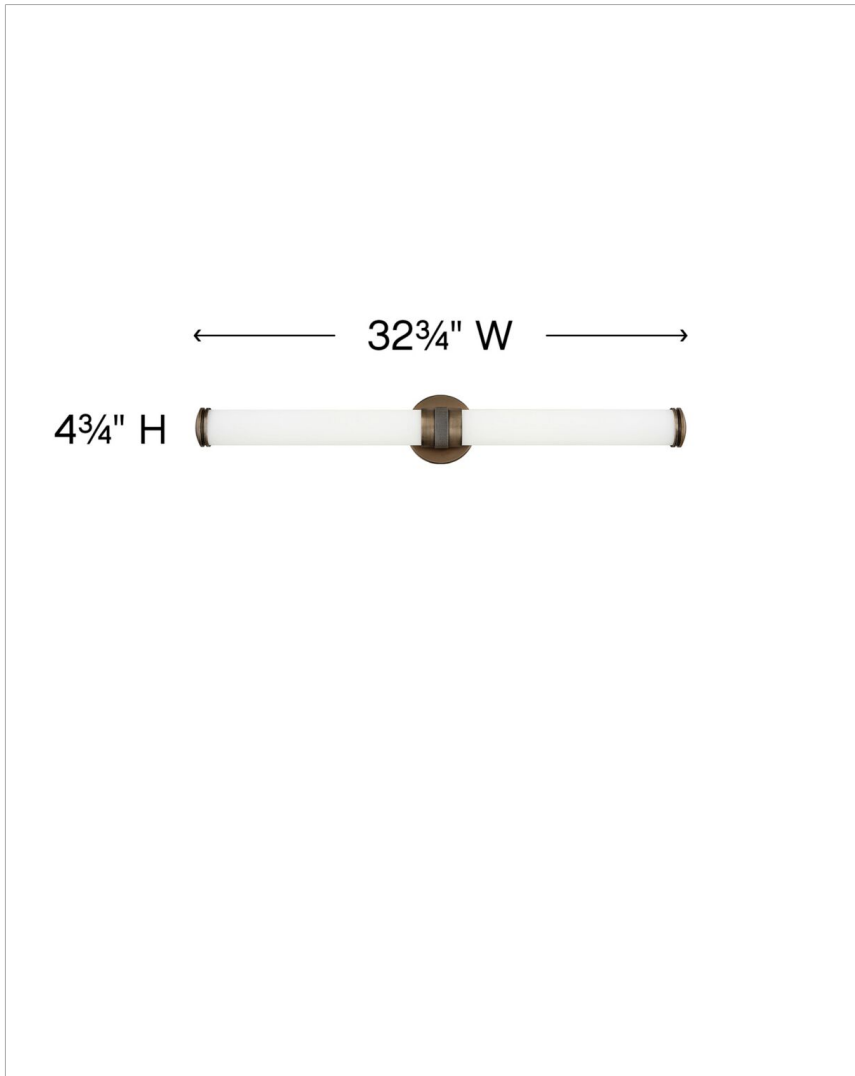

REMI

5074CR

LARGE LED VANITY

Remi's slim profile and sophisticated details seamlessly merge with LED technology to master both form and function. The etched white glass cylinder is finely detailed with precise, stepped end caps, and the cast knurled bracelet in luxe finish options is artfully crafted with vintage appeal. This chic, transitional design ensures Remi's ability to complement a wide variety of bath or interior spaces.

DETAILS	
FINISH:	Champagne Bronze
MATERIAL:	Aluminum
GLASS:	Etched White
DIMMABLE:	YES - CL TYPE DIMMER (SSL7A)

DIMENSIONS	
WIDTH:	32.8"
HEIGHT:	4.8"
WEIGHT:	3.5lb
BACK PLATE:	4.75" Dia.
EXTENSION:	3.8"
TOP TO OUTLET:	2.5"

LIGHT SOURCE	
LIGHT SOURCE:	Integrated LED
LED NAME:	LEVO140-260
WATTAGE:	53w LED *Included
VOLTAGE:	120v
COLOR TEMP:	3000
LUMENS:	3800
CRI:	92
INCANDESCENT EQUIVALENCY:	6 x 60w
DIMMABLE:	YES - CL TYPE DIMMER (SSL7A)

SHIPPING	
CARTON LENGTH:	36
CARTON WIDTH:	7
CARTON HEIGHT:	10.5
CARTON WEIGHT:	6

PRODUCT DETAILS:

- Distinctive mid-century modern elements merge with sleek and timeless forms for a vintage vibe with modern flair
- Suitable for use in damp locations as defined by NEC and CEC. Meets United States UL Underwriters Laboratories & CSA Canadian Standards Association Product Safety Standards.
- LED components carry a 5-year limited warranty
- Fixture can be mounted vertically
- ADA compliant
- Exclusively available in High Performance LED
- Mounting hardware is hidden on the back plate to ensure a clean silhouette