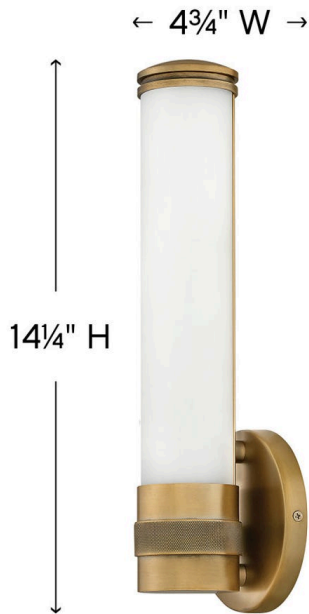

REMI

5070CR

MEDIUM LED SCONCE

Remi's slim profile and sophisticated details seamlessly merge with LED technology to master both form and function. The etched white glass cylinder is finely detailed with precise, stepped end caps, and the cast knurled bracelet in luxe finish options is artfully crafted with vintage appeal. This chic, transitional design ensures Remi's ability to complement a wide variety of bath or interior spaces.

DETAILS	
FINISH:	Champagne Bronze
MATERIAL:	Aluminum
GLASS:	Etched White
DIMMABLE:	YES - CL TYPE DIMMER (SSL7A)

DIMENSIONS	
WIDTH:	4.8"
HEIGHT:	14.3"
WEIGHT:	2lb
BACK PLATE:	4.75" Dia.
EXTENSION:	3.8"
TOP TO OUTLET:	11.75"

LIGHT SOURCE	
LIGHT SOURCE:	Integrated LED
LED NAME:	LEVO42-228
WATTAGE:	17w LED *Included
VOLTAGE:	120v
LUMENS:	1450
CRI:	92
INCANDESCENT EQUIVALENCY:	1 x 100w
DIMMABLE:	YES - CL TYPE DIMMER (SSL7A)

SHIPPING	
CARTON LENGTH:	15.5
CARTON WIDTH:	10
CARTON HEIGHT:	6
CARTON WEIGHT:	3

PRODUCT DETAILS:

- Invisimount hardware is hidden on the backplate for a clean silhouette
- This fixture can be mounted either up or down to best fit your space
- Damp Rated
- ADA compliant design provides added accessibility and maximum clearance
- Exclusively available in High Performance LED
- LED components carry a 5-year limited warranty
- Distinctive mid-century modern elements merge with sleek and timeless forms for a vintage vibe with modern flair
- Energy-efficient integrated LED - safer for the environment and low maintenance