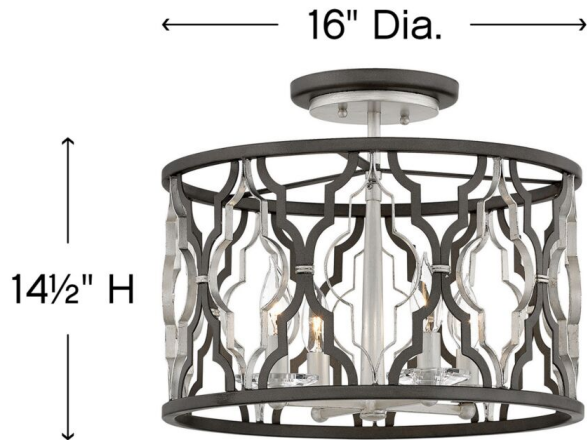

## 3063GG

### MEDIUM SEMI-FLUSH MOUNT

The Portico pendant highlights the medallion, a classic design element, by fusing this antique pattern with on-trend mixed metal finishes in Glacial and Metallic Matte Bronze to reveal a modern symmetry. Delicate crystal candle cups, an elegantly tapered center column and two-tone canopy ensure refined details emanate throughout Portico's sophisticated design.

DETAILS	
FINISH:	Glacial
MATERIAL:	Steel
DIMMABLE:	YES - WITH DIMMABLE LAMP (NOT INCLUDED)

DIMENSIONS	
WIDTH:	16"
HEIGHT:	14.5"
WEIGHT:	6lb

LIGHT SOURCE	
LIGHT SOURCE:	Socketed
WATTAGE:	4-5w Cand. LED, 60w Equiv.
VOLTAGE:	120v

#### PRODUCT DETAILS:

- Suitable for use in dry (indoor) locations as defined by NEC and CEC. Meets United States UL Underwriters Laboratories & CSA Canadian Standards Association Product Safety Standards.
- This fixture includes multiple down stems in various lengths to customize the installation height of the fixture, including one 6" stem and two 12" stems
- Height when mounted as pendant is 9.5"
- Merging the best of traditional and modern elements with a sophisticated and streamlined look